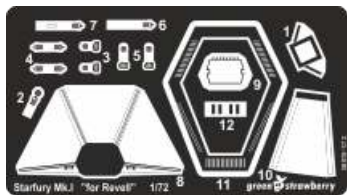

**remove
odstranit**

This set contain metal detail parts for upgrading scale plastic models.
When upgrading the model some cutting or corrections may be necessary
for parts to fit accurately.

WARNING!

This set may contain small and sharp parts. Work carefully in a ventilated and
well-lit room. Safety glasses are recommended. This product is not suitable
for children less than 14 years old.