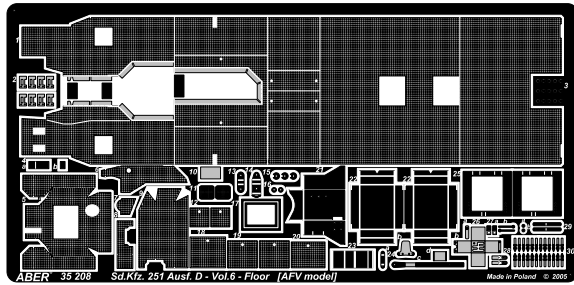

Armoured Personnel Carrier Sd.Kfz. 251/1 Ausf. D

Vol.6 -Additional set Floor

cz. 6 - zestaw dodatkowy - podłoga
1/35 scale update for AFV Club model

ABER
WWW.ABER.NET.PL

35 208

Made in Poland © 2006

ABER 35 208 Sd.Kfz. 251 Ausf. D - Vol.6 - Floor [AFV model] Made in Poland © 2006