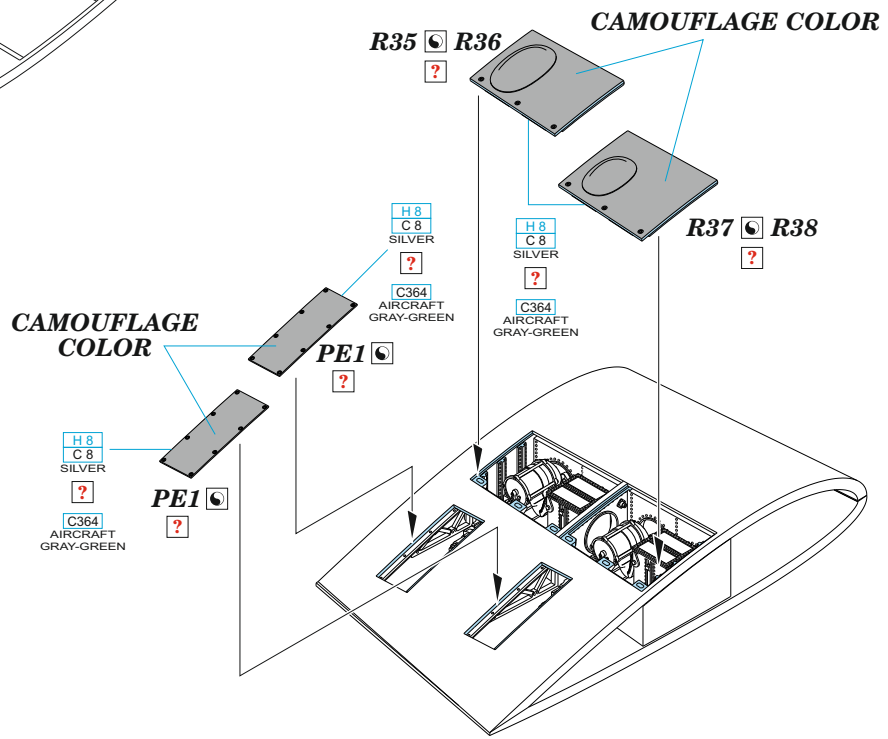

- | | | | |
|--|---|--|---------------------|
| | REMOVE
ODSTRANIT | | BEND
OHNOUT |
| | GRIND
OBROUSIT | | OPTION
VOLBA |
| | DRILL HOLE
VRTAT OTVOR | | REPLACE
NAHRADIT |
| | SYMMETRICAL ASSEMBLY
SYMETRICKÁ MONTÁŽ | | |
| | SCRIBE THE PANEL AND HOLES
RYTI | | |
| | REVERSE SIDE
OTOČIT | | |

5 = STEP 2

plastic part

6

plastic part

plastic part

7

CAMOUFLAGE COLOR

CAMOUFLAGE COLOR