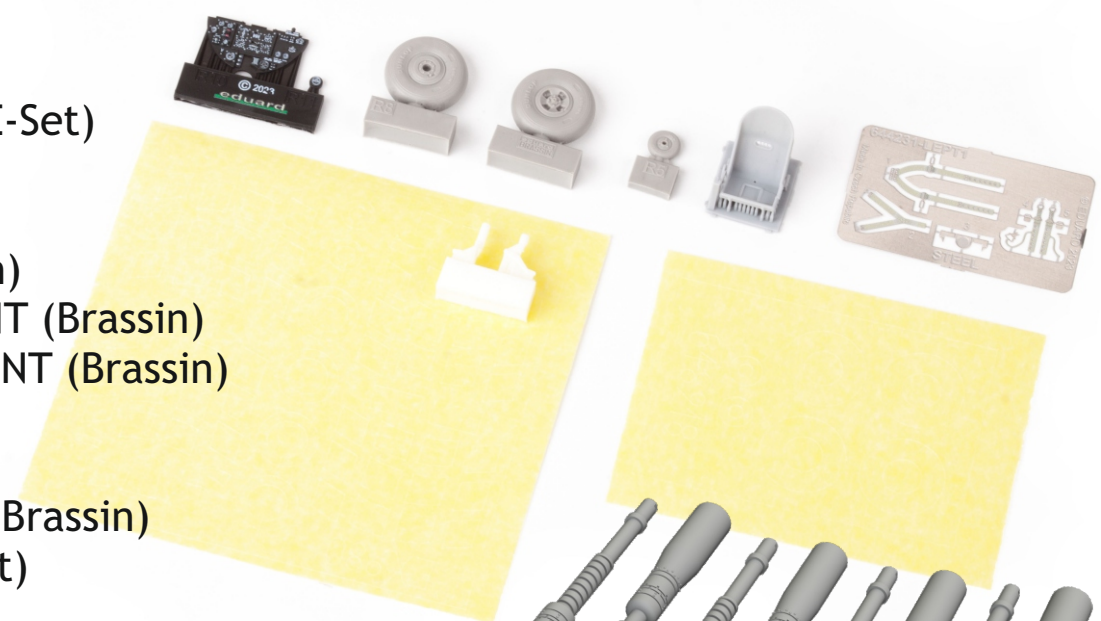

RELATED PRODUCTS

- 491382 Hurricane Mk.IIc (PE-Set)
- FE1382 Hurricane Mk.IIc (PE-Set)
- FE1383 Hurricane Mk.IIc seatbelts STEEL (PE-Set)
- 644231 Hurricane Mk.II LööK (Brassin)
- 644235 Hurricane Mk.II LööKplus (Brassin)
- 648925 Hurricane Mk.IIc gun barrels (Brassin)
- 648916 Hurricane Mk.II exhaust fishtail PRINT (Brassin)
- 648917 Hurricane Mk.II exhaust rounded PRINT (Brassin)
- 648918 Hurricane Mk.II wheels (Brassin)
- 648924 Hurricane Mk.II seat PRINT (Brassin)
- 648929 Hurricane Mk.II cockpit door PRINT (Brassin)
- 3DL48136 Hurricane Mk.IIc SPACE (3D Decal Set)
- EX980 Hurricane Mk.IIc TFace (Mask)

#648929