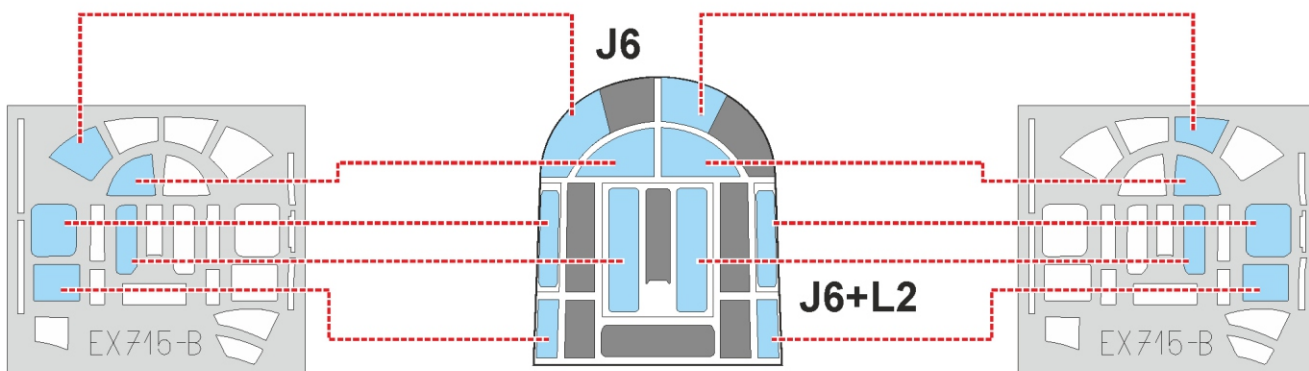

B-25D TFace

EX 715

for kit **REVELL**

scale **1/48**

INSIDE

INSIDE

LIQUID MASK

OUTSIDE