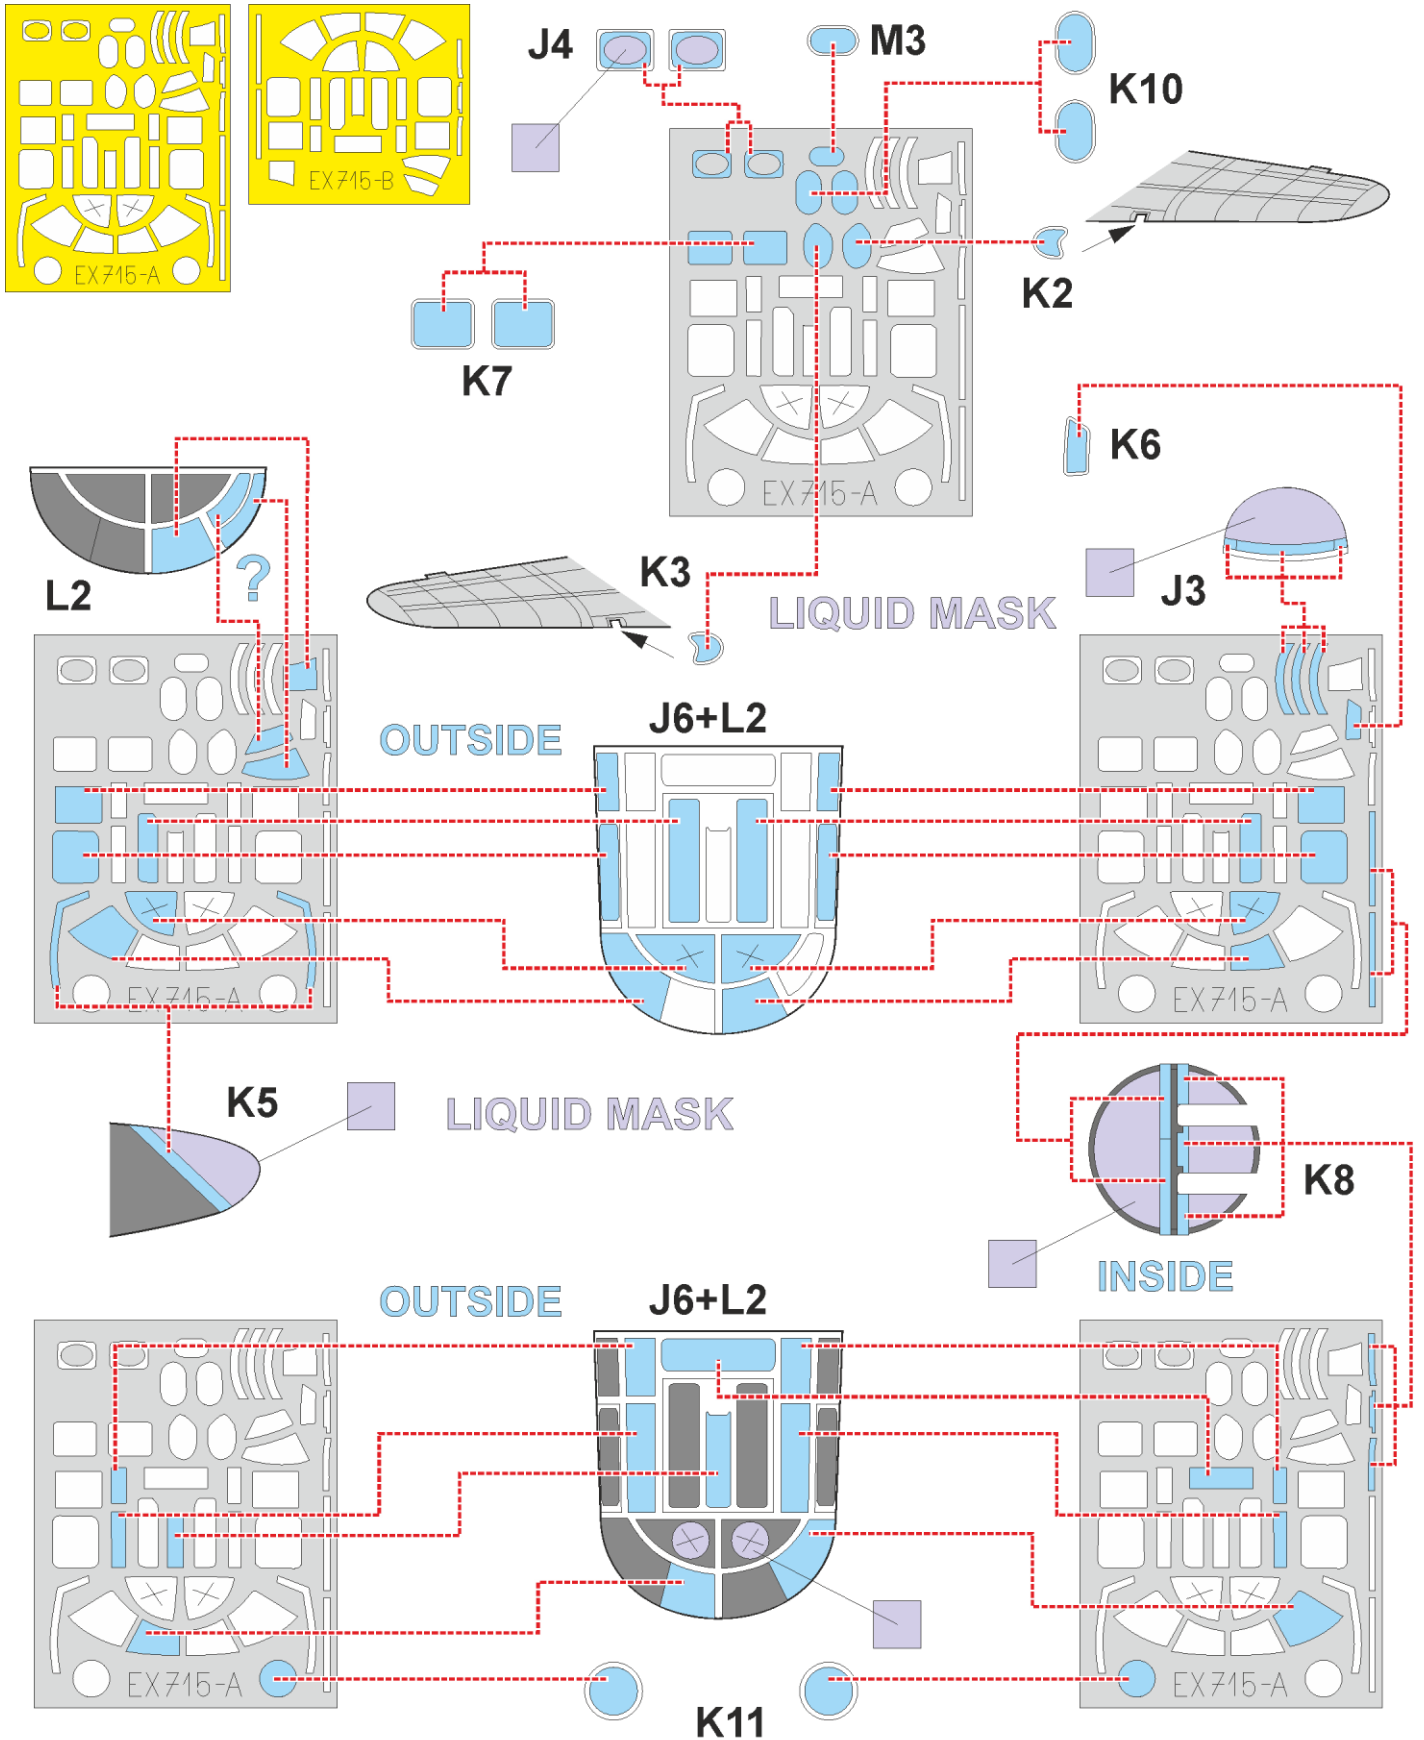

B-25D TFace

EX 715

for kit **REVELL**

scale **1/48**

INSIDE

INSIDE

LIQUID MASK

OUTSIDE