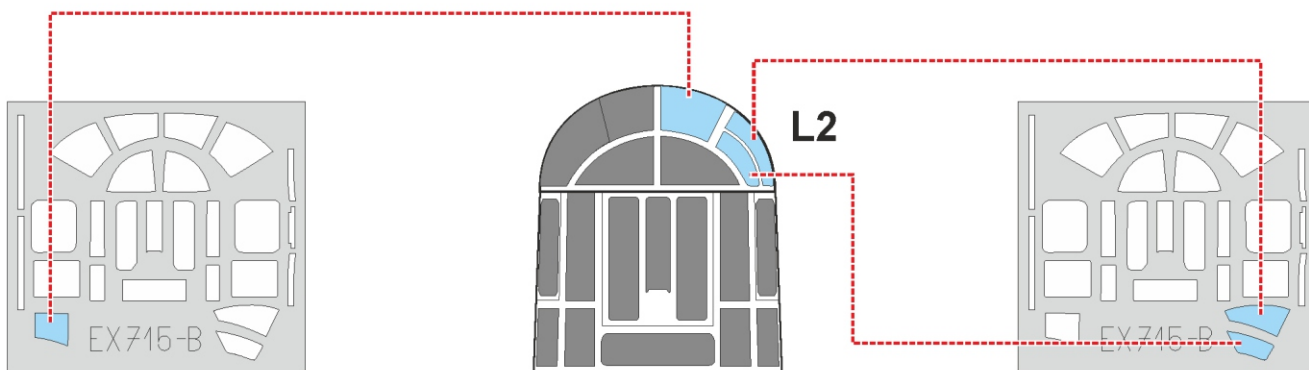

B-25D TFace

EX 715

for kit **REVELL**

scale **1/48**

INSIDE

INSIDE

LIQUID MASK

OUTSIDE