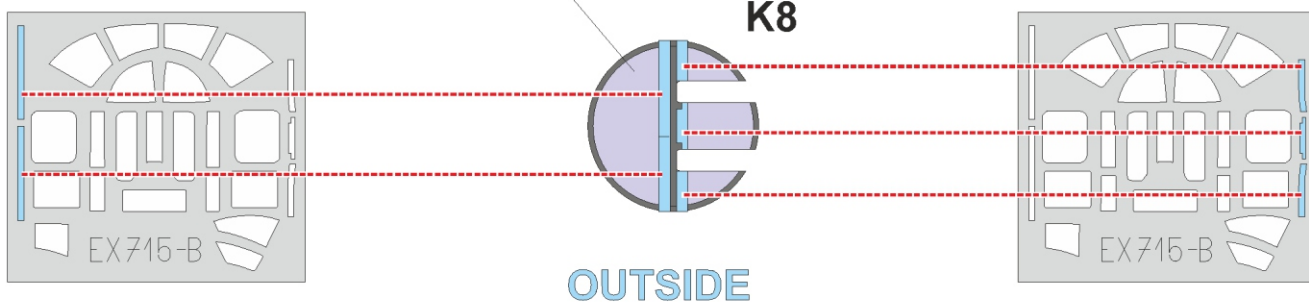

B-25D TFace

EX 715

for kit **REVELL**

scale **1/48**

INSIDE

INSIDE

LIQUID MASK

OUTSIDE