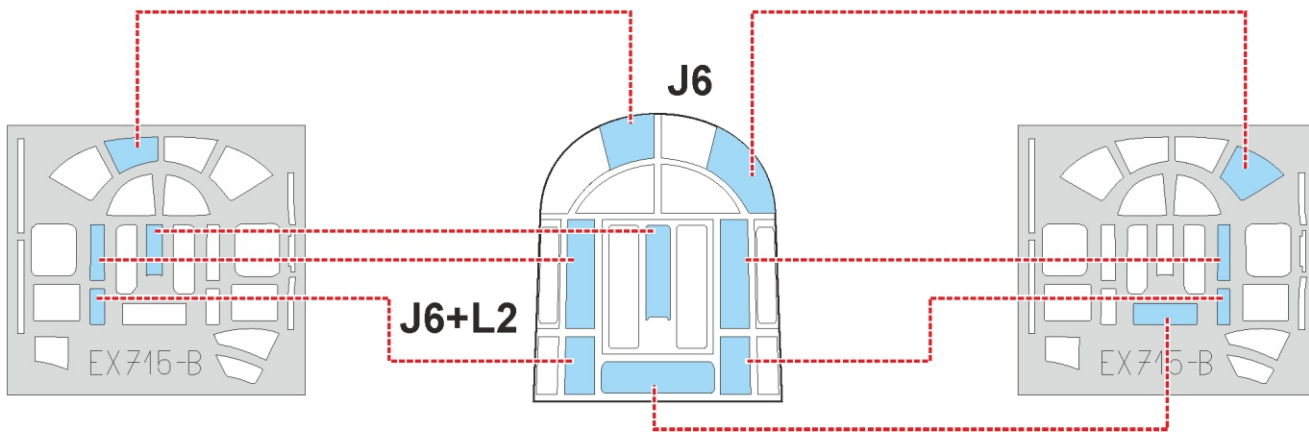

B-25D TFace

EX 715

for kit **REVELL**

scale **1/48**

INSIDE

INSIDE

LIQUID MASK

OUTSIDE