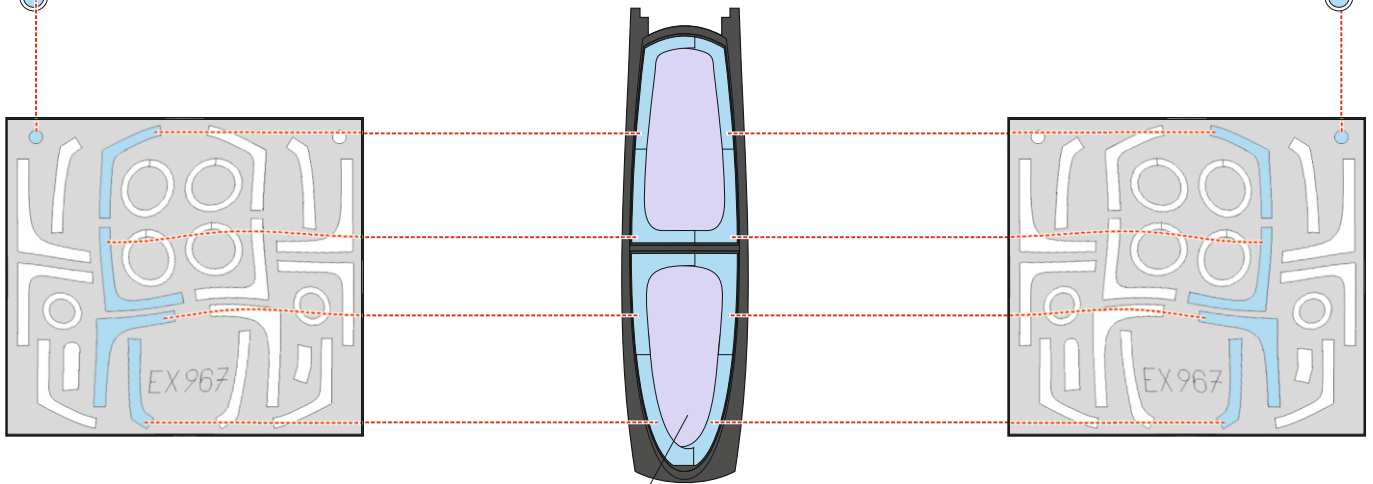

# F-16D Block 30/40/50 TFace

for kit **KINETIC**

scale **1/48**

LIQUID MASK 

G19 

G22 

G9 

G9 

LIQUID MASK  G23