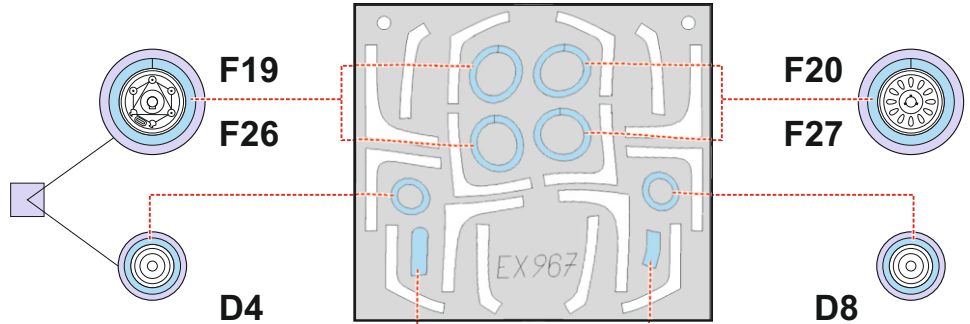

# F-16D Block 30/40/50 TFace

for kit **KINETIC**

scale **1/48**

LIQUID MASK 

G19 

G22 

G9 

G9 