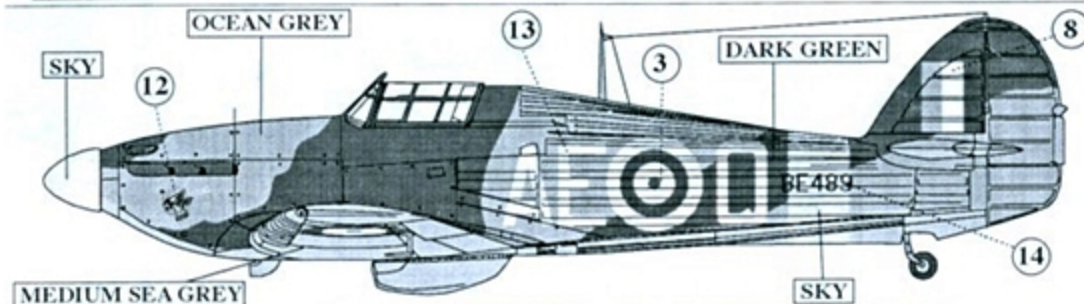

IMPORTANT: ALL SINGLE COLOUR AND ALL CAMOUFLAGE SCHEMES ARE ONLY SUGGESTED. SOME SOURCES SUGGEST OTHER SCHEMES. MODELLER MUST USE HIS OWN SOURCE

HURRICANE Mk. IIc, s/n BE581, n° 1 Sqn. pilot F/L K.M. KUTTLEWASCHER, Redhill, May 1942