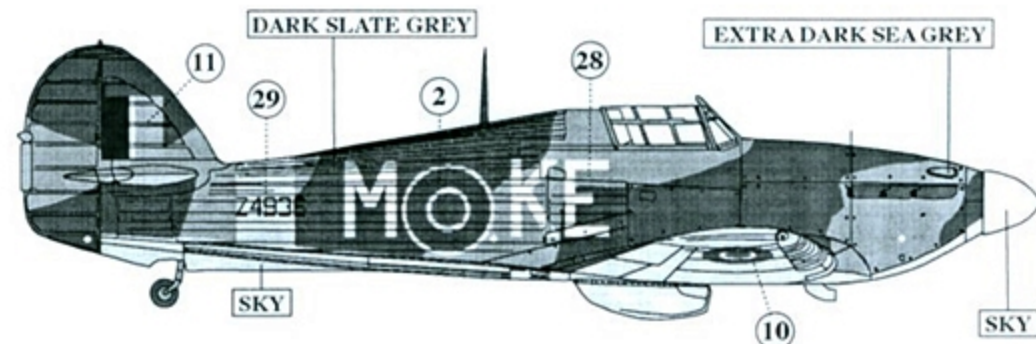

A SCHEME

EXTRA DARK SEA GREY

MIDDLE STONE

DARK EARTH

A SCHEME

EXTRA DARK SEA GREY