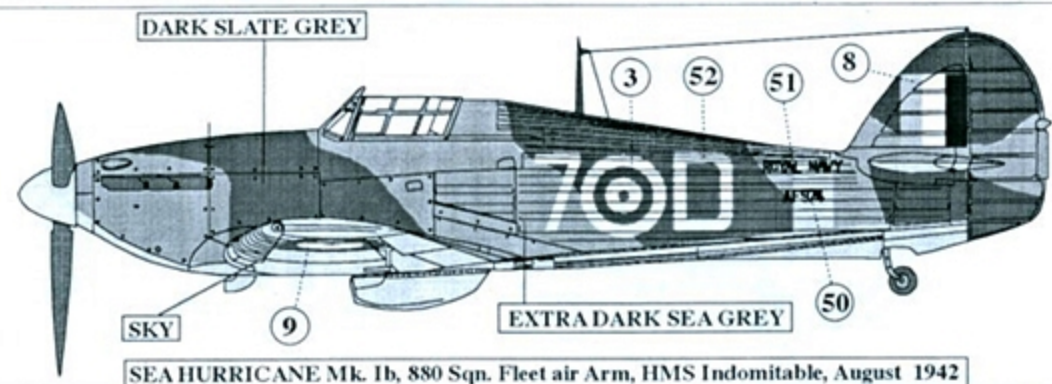

IMPORTANT: ALL SINGLE COLOUR AND ALL CAMOUFLAGE SCHEMES ARE ONLY SUGGESTED, SOME SOURCES SUGGEST OTHER SCHEMES. MODELLER MUST USE HIS OWN SOURCES

A SCHEME PATTERN

"B" Scheme is a mirror image of "A"

TEMPERATE LAND SCHEME

B SCHEME PATTERN