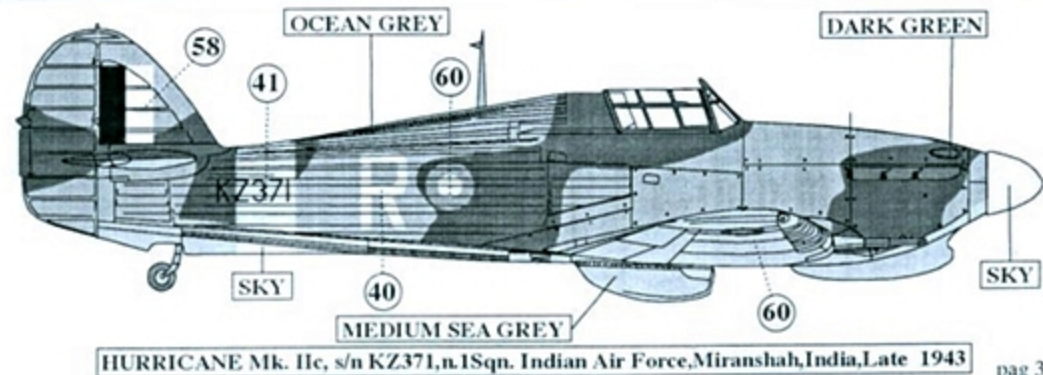

IMPORTANT: ALL SINGLE COLOUR AND ALL CAMOUFLAGE SCHEMES ARE ONLY SUGGESTED. SOME SOURCES SUGGEST OTHER SCHEMES. MODELLER MUST USE HIS OWN SOURCE

HURRICANE Mk. IIc, s/n BE581, n° 1 Sqn. pilot F/L K.M. KUTTLEWASCHER, Redhill, May 1942

HURRICANE Mk. IIb, n° 402 Sqn, pilot F/Sgt Butch Handy, Digby, Late 1941

HURRICANE Mk. IIa, s/n Z2703, n° 615 Sqn, Kenley, May 1941

IMPORTANT: ALL SINGLE COLOUR AND ALL CAMOUFLAGE SCHEMES ARE ONLY SUGGESTED, SOME SOURCES SUGGEST OTHER SCHEMES. MODELLER MUST USE HIS OWN SOURCES

A SCHEME PATTERN

"B" Scheme is a mirror image of "A"

TEMPERATE LAND SCHEME

B SCHEME PATTERN

SEA HURRICANE Mk I, Merchant Ship Fighter Unit, aboard CAM ship, late 1941

A SCHEME

EXTRA DARK SEA GREY

SEA HURRICANE Mk I, Merchant Ship Fighter Unit, aboard CAM ship Empire Tide, late 1941