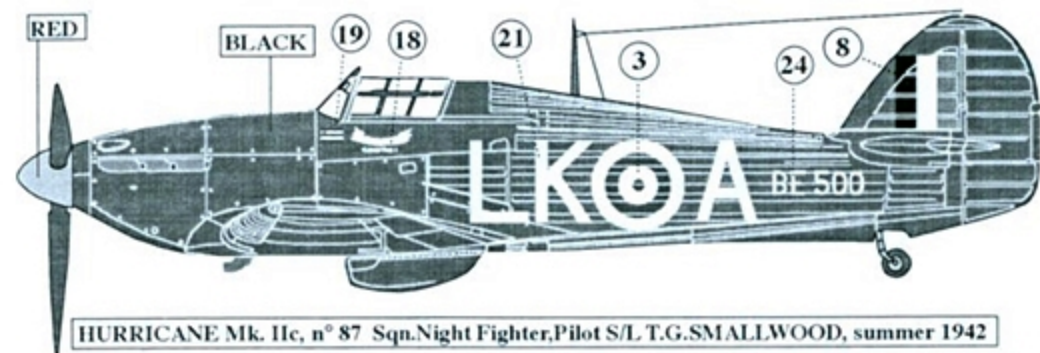

A SCHEME PATTERN

"B" Scheme is a mirror image of "A"

TEMPERATE LAND SCHEME

B SCHEME PATTERN

SEA HURRICANE Mk I, Merchant Ship Fighter Unit, aboard CAM ship, late 1941

A SCHEME

EXTRA DARK SEA GREY

SEA HURRICANE Mk I, Merchant Ship Fighter Unit, aboard CAM ship Empire Tide, late 1941