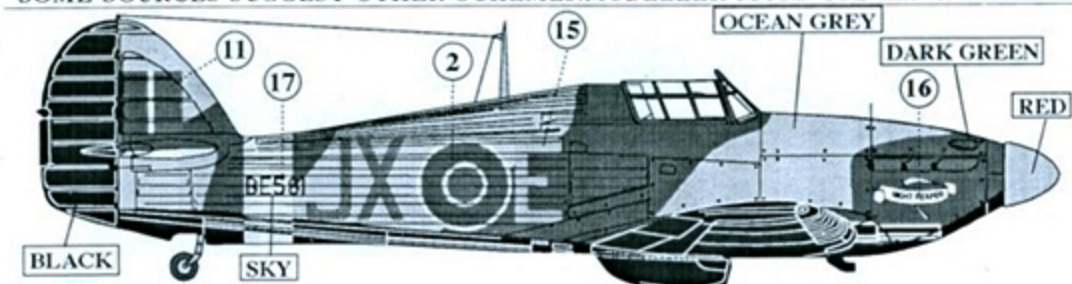

IMPORTANT: ALL SINGLE COLOUR AND ALL CAMOUFLAGE SCHEMES ARE ONLY SUGGESTED. SOME SOURCES SUGGEST OTHER SCHEMES. MODELLER MUST USE HIS OWN SOURCE

HURRICANE Mk. IIc, s/n BE581, n° 1 Sqn. pilot F/L K.M. KUTTLEWASCHER, Redhill, May 1942