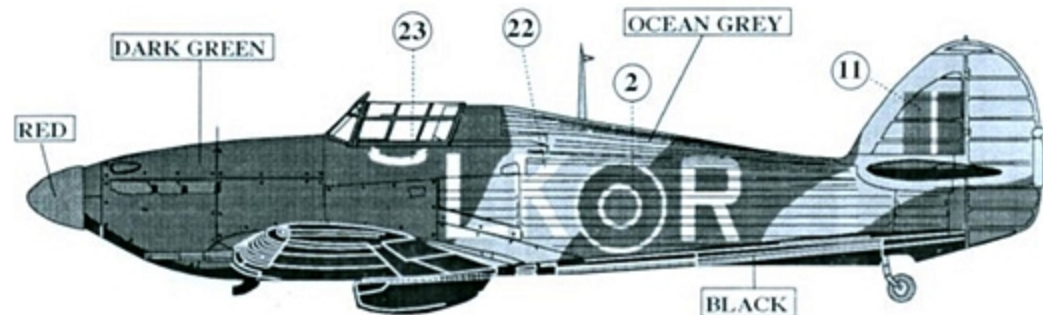

HURRICANE Mk. IIc, n° 87 Sqn. Night Fighter, September 1942