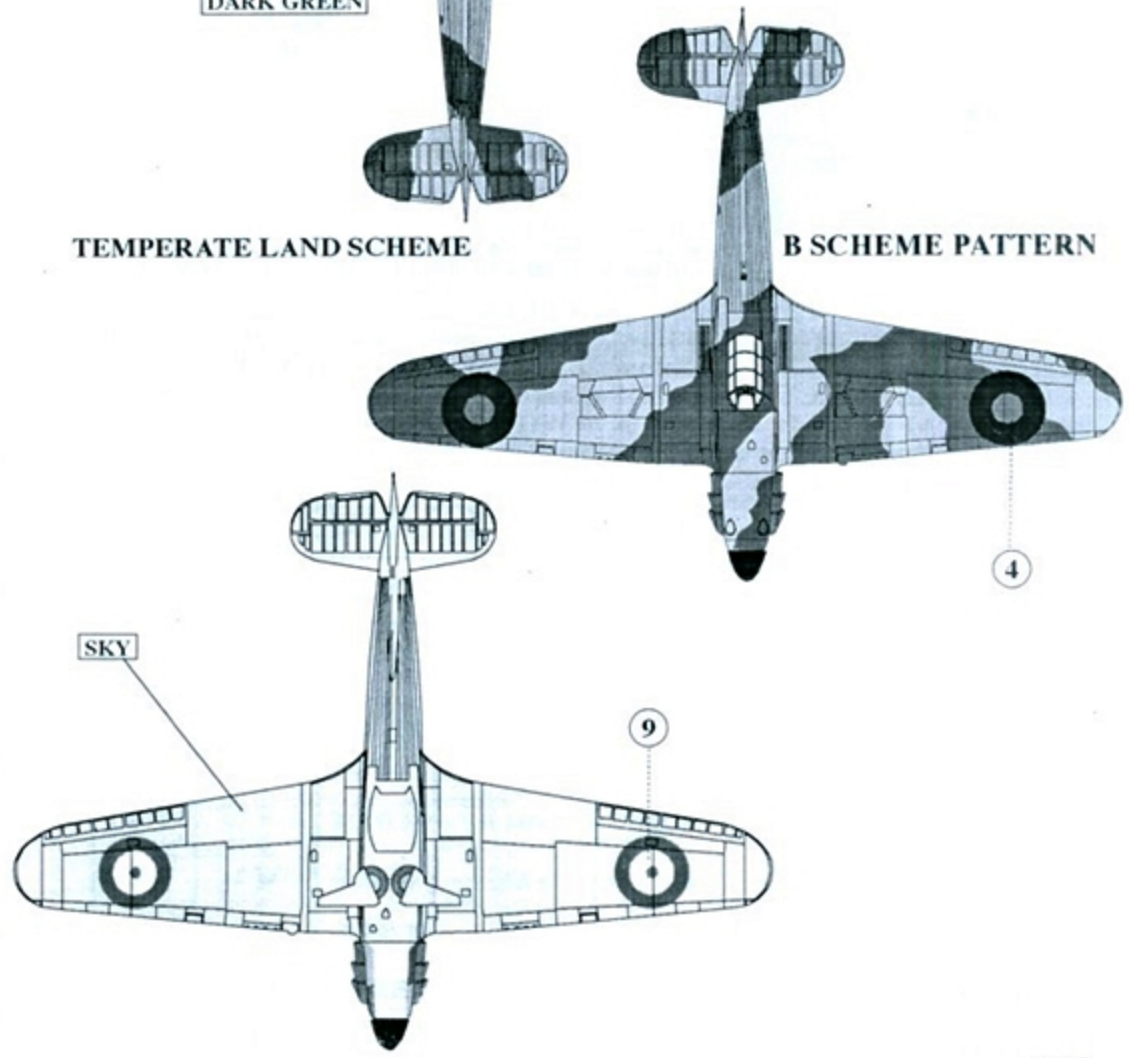

IMPORTANT: ALL SINGLE COLOUR AND ALL CAMOUFLAGE SCHEMES ARE ONLY SUGGESTED. SOME SOURCES SUGGEST OTHER SCHEMES. MODELLER MUST USE HIS OWN SOURCE

HURRICANE Mk. IIc, s/n BE581, n° 1 Sqn. pilot F/L K.M. KUTTLEWASCHER, Redhill, May 1942

HURRICANE Mk. IIb, n° 402 Sqn, pilot F/Sgt Butch Handy, Digby, Late 1941

HURRICANE Mk. IIa, s/n Z2703, n° 615 Sqn, Kenley, May 1941

IMPORTANT: ALL SINGLE COLOUR AND ALL CAMOUFLAGE SCHEMES ARE ONLY SUGGESTED, SOME SOURCES SUGGEST OTHER SCHEMES. MODELLER MUST USE HIS OWN SOURCES

A SCHEME PATTERN

"B" Scheme is a mirror image of "A"

TEMPERATE LAND SCHEME

B SCHEME PATTERN

SEA HURRICANE Mk I, Merchant Ship Fighter Unit, aboard CAM ship, late 1941

A SCHEME

EXTRA DARK SEA GREY

SEA HURRICANE Mk I, Merchant Ship Fighter Unit, aboard CAM ship Empire Tide, late 1941