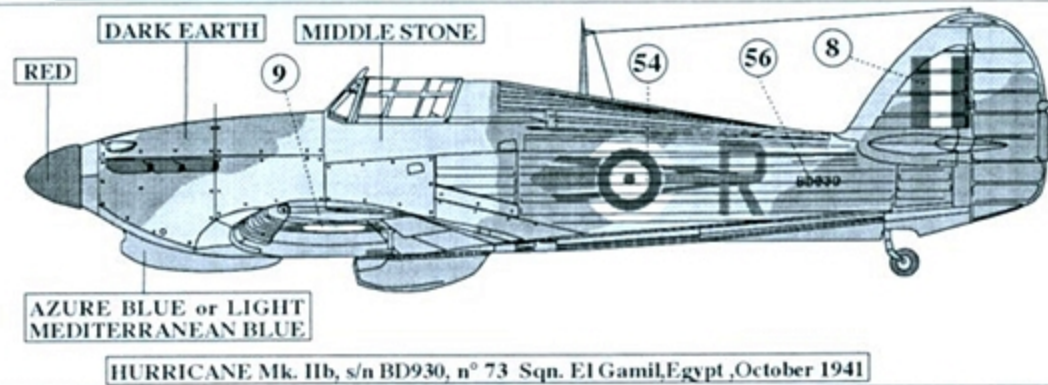

A SCHEME PATTERN

"B" Scheme is a mirror image of "A"

TEMPERATE LAND SCHEME

B SCHEME PATTERN

SEA HURRICANE Mk I, Merchant Ship Fighter Unit, aboard CAM ship, late 1941

A SCHEME

EXTRA DARK SEA GREY

SEA HURRICANE Mk I, Merchant Ship Fighter Unit, aboard CAM ship Empire Tide, late 1941