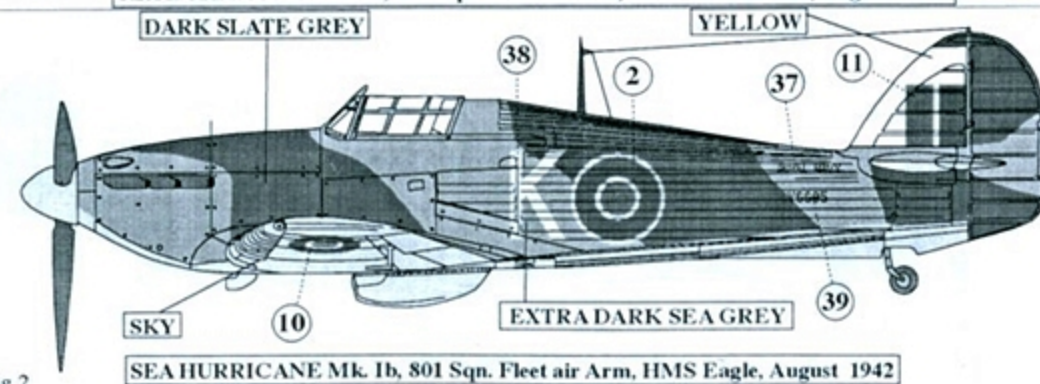

IMPORTANT: ALL SINGLE COLOUR AND ALL CAMOUFLAGE SCHEMES ARE ONLY SUGGESTED, SOME SOURCES SUGGEST OTHER SCHEMES. MODELLER MUST USE HIS OWN SOURCES

A SCHEME PATTERN

"B" Scheme is a mirror image of "A"

TEMPERATE LAND SCHEME

B SCHEME PATTERN