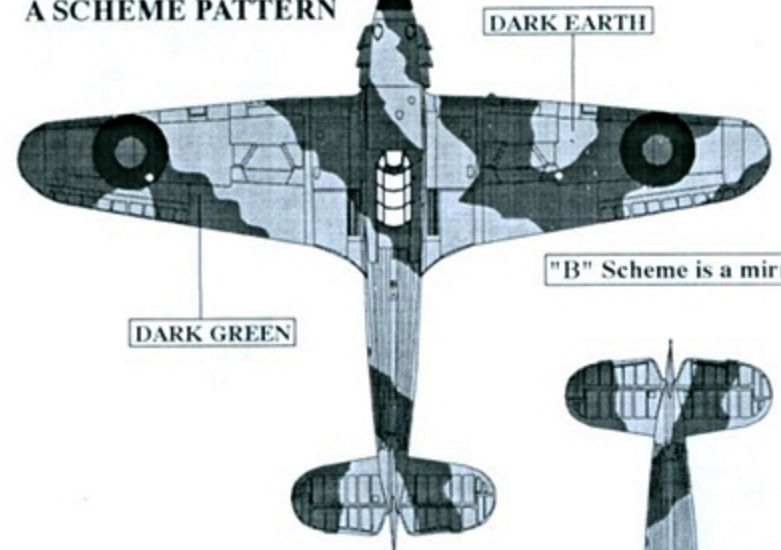

A SCHEME PATTERN