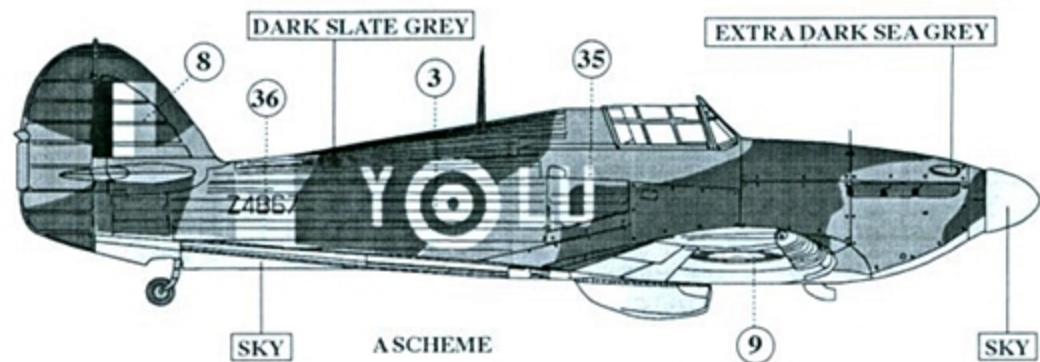

A SCHEME PATTERN

"B" Scheme is a mirror image of "A"

TEMPERATE LAND SCHEME

B SCHEME PATTERN

SEA HURRICANE Mk I, Merchant Ship Fighter Unit, aboard CAM ship, late 1941

A SCHEME

EXTRA DARK SEA GREY

SEA HURRICANE Mk I, Merchant Ship Fighter Unit, aboard CAM ship Empire Tide, late 1941