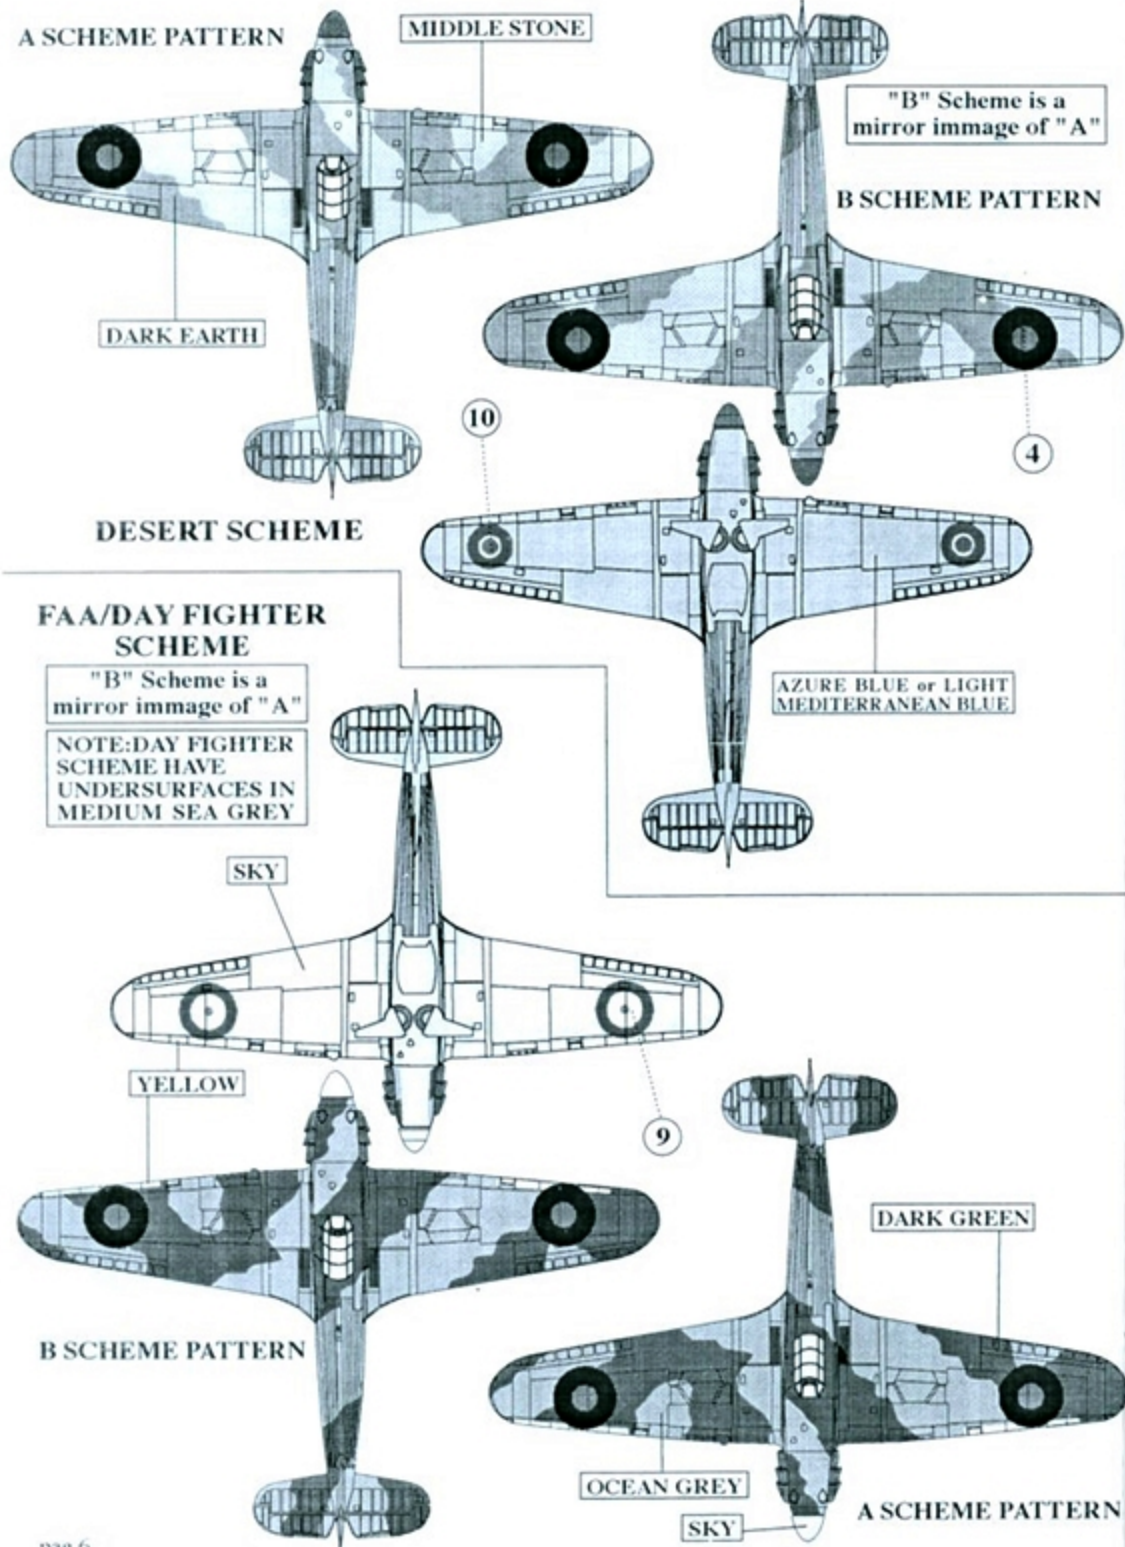

SOURCES

PROFILE PUBLICATIONS- the Hawker Hurricane; - Famous airplanes i the World, n.28;- SAM Colours, Combat Colours n 2 and 4; - OSPREY, Hurricane aces; ; HURRICANE IN ACTION, nr. 72, Squadron signal; - LEGENDS of The AIR n. 4; RAF & RCAF Aircraft nose art in WWII, of C.Simonsen, Hikoki Publications ; - Scale Aviation Modeller, various number; REPLIC various number; Scale Aircraft Modelling, various number.

IMPORTANT: ALL SINGLE COLOUR AND ALL CAMOUFLAGE SCHEMES ARE ONLY SUGGESTED. SOME SOURCES SUGGEST OTHER SCHEMES. MODELLER MUST USE HIS OWN SOURCE

HURRICANE Mk. IIc, s/n BE581, n° 1 Sqn. pilot F/L K.M. KUTTLEWASCHER, Redhill, May 1942

HURRICANE Mk. IIb, n° 402 Sqn, pilot F/Sgt Butch Handy, Digby, Late 1941

HURRICANE Mk. IIa, s/n Z2703, n° 615 Sqn, Kenley, May 1941

IMPORTANT: ALL SINGLE COLOUR AND ALL CAMOUFLAGE SCHEMES ARE ONLY SUGGESTED, SOME SOURCES SUGGEST OTHER SCHEMES. MODELLER MUST USE HIS OWN SOURCES

A SCHEME PATTERN

"B" Scheme is a mirror image of "A"

TEMPERATE LAND SCHEME

B SCHEME PATTERN

SEA HURRICANE Mk I, Merchant Ship Fighter Unit, aboard CAM ship, late 1941

A SCHEME

EXTRA DARK SEA GREY

SEA HURRICANE Mk I, Merchant Ship Fighter Unit, aboard CAM ship Empire Tide, late 1941