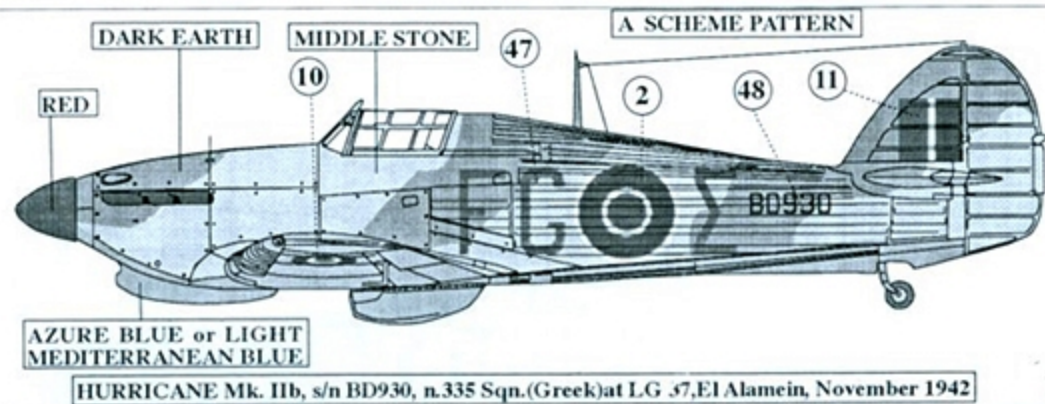

A SCHEME PATTERN

"B" Scheme is a mirror image of "A"

TEMPERATE LAND SCHEME

B SCHEME PATTERN

SEA HURRICANE Mk I, Merchant Ship Fighter Unit, aboard CAM ship, late 1941

A SCHEME

EXTRA DARK SEA GREY

SEA HURRICANE Mk I, Merchant Ship Fighter Unit, aboard CAM ship Empire Tide, late 1941