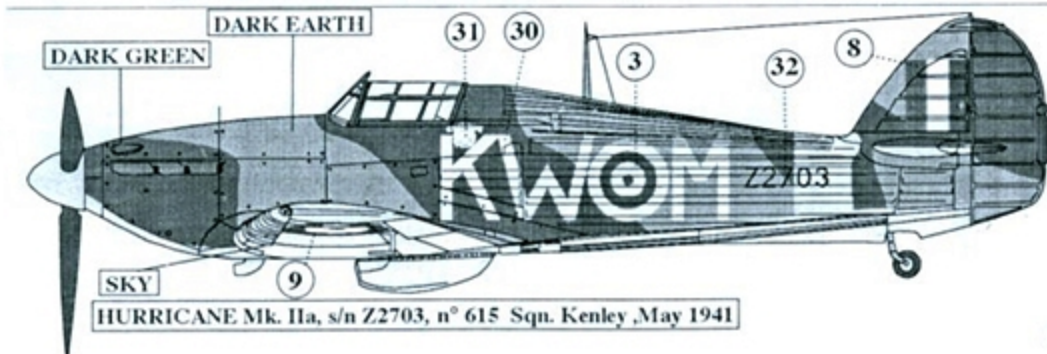

HURRICANE Mk. IIa, s/n Z2703, n° 615 Sqn, Kenley, May 1941