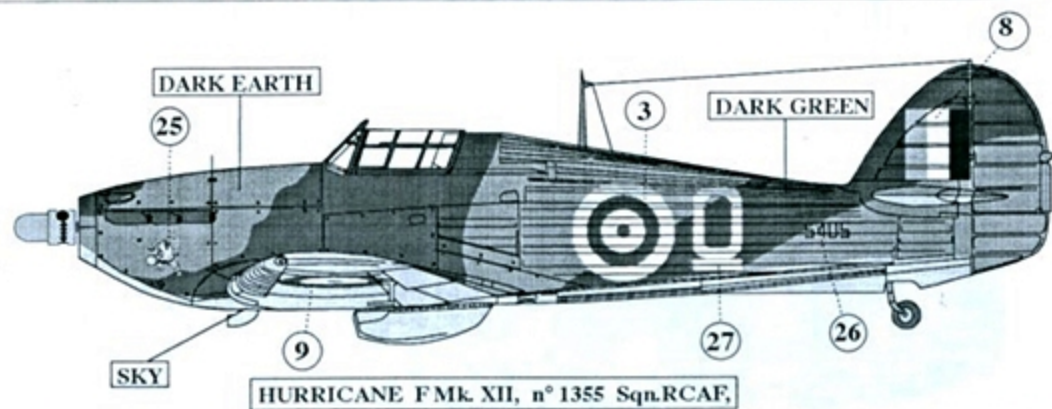

IMPORTANT: ALL SINGLE COLOUR AND ALL CAMOUFLAGE SCHEMES ARE ONLY SUGGESTED, SOME SOURCES SUGGEST OTHER SCHEMES. MODELLER MUST USE HIS OWN SOURCES

A SCHEME PATTERN

"B" Scheme is a mirror image of "A"

TEMPERATE LAND SCHEME

B SCHEME PATTERN