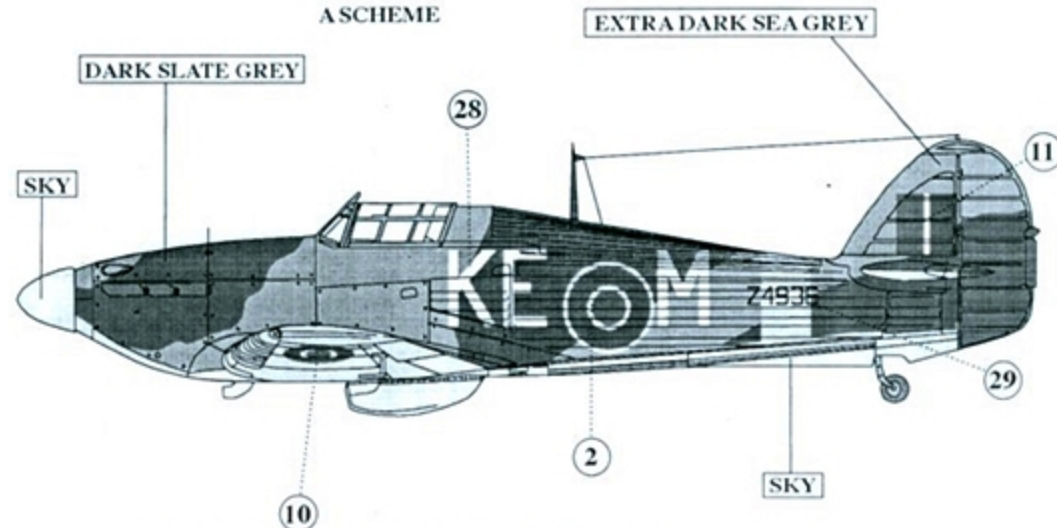

IMPORTANT: ALL SINGLE COLOUR AND ALL CAMOUFLAGE SCHEMES ARE ONLY SUGGESTED. SOME SOURCES SUGGEST OTHER SCHEMES. MODELLER MUST USE HIS OWN SOURCE

HURRICANE Mk. IIc, s/n BE581, n° 1 Sqn. pilot F/L K.M. KUTTLEWASCHER, Redhill, May 1942

A SCHEME PATTERN

"B" Scheme is a mirror image of "A"

TEMPERATE LAND SCHEME

B SCHEME PATTERN

SEA HURRICANE Mk I, Merchant Ship Fighter Unit, aboard CAM ship, late 1941

A SCHEME

EXTRA DARK SEA GREY

SEA HURRICANE Mk I, Merchant Ship Fighter Unit, aboard CAM ship Empire Tide, late 1941

MIDDLE STONE

DARK EARTH

HURRICANE Mk. IIb, s/n Z4007, n° 335 (Greek) Sqn. Dekheila, Egypt, September 1942

A SCHEME

EXTRA DARK SEA GREY

SEA HURRICANE Mk. I, Merchant Ship Fighter Unit, Speke 1942

HURRICANE Mk. IIc, n° 87 Sqn. Night Fighter, September 1942