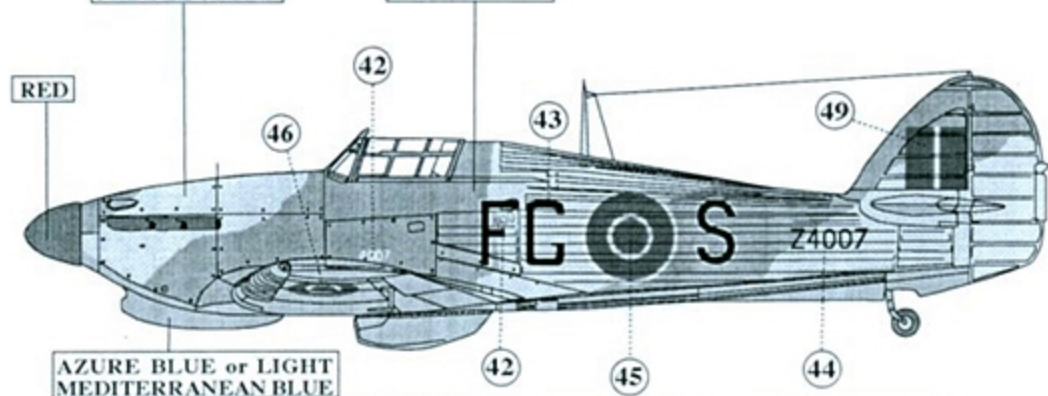

MIDDLE STONE

DARK EARTH

HURRICANE Mk. IIb, s/n Z4007, n° 335 (Greek) Sqn. Dekheila, Egypt, September 1942