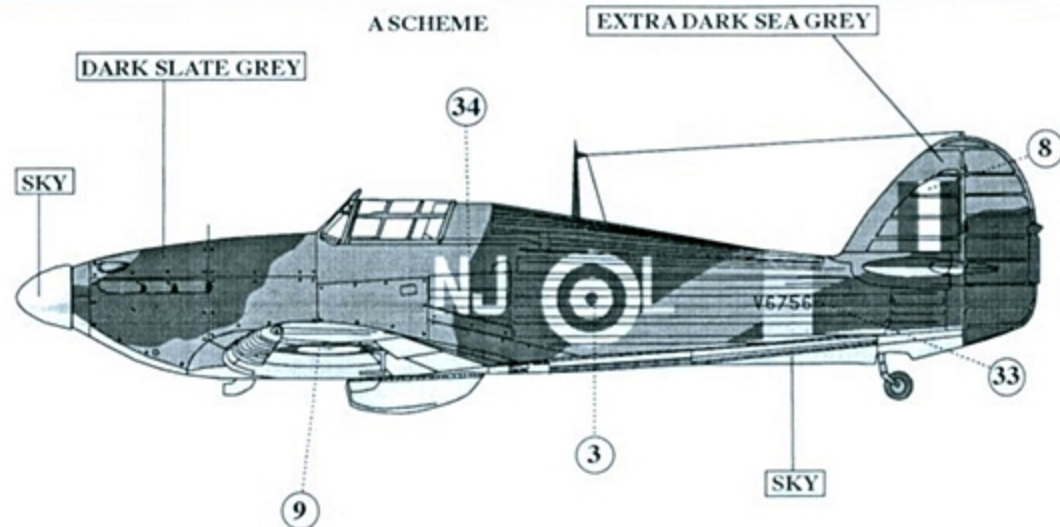

A SCHEME PATTERN

"B" Scheme is a mirror image of "A"

TEMPERATE LAND SCHEME

B SCHEME PATTERN

SEA HURRICANE Mk I, Merchant Ship Fighter Unit, aboard CAM ship, late 1941

A SCHEME

EXTRA DARK SEA GREY

SEA HURRICANE Mk I, Merchant Ship Fighter Unit, aboard CAM ship Empire Tide, late 1941