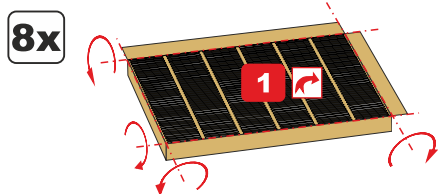

This set contain metal detail parts for upgrading scale plastic models.
When upgrading the model some cutting or corrections may be necessary for parts to fit accurately.

WARNING!

This set may contain small and sharp parts. Work carefully in a ventilated and well-lit room. Safety glasses are recommended. This product is not suitable for children less than 14 years old.

Tento set obsahuje kovové díly pro úpravu a vylepšení plastického modelu. Pro přesnou aplikaci dílů může být zapotřebí přizpůsobit díly upravovaného modelu.

VAROVÁNÍ!

Tento set může obsahovat malé a ostré díly. Pracujte ve větrané a dobře osvětlené místnosti. Doporučujeme použít ochranné brýle. Tento výrobek není vhodný pro děti mladší 14let.

remove
odstranit

option
volba

opposite side
protější strana

bend
ohnout

drill
vrtat

grind
brousit

fill
vytmelit

PE part
kovový díl

resin part
resinový díl

decals part
obtiskový díl

mask part
maska díl

01.