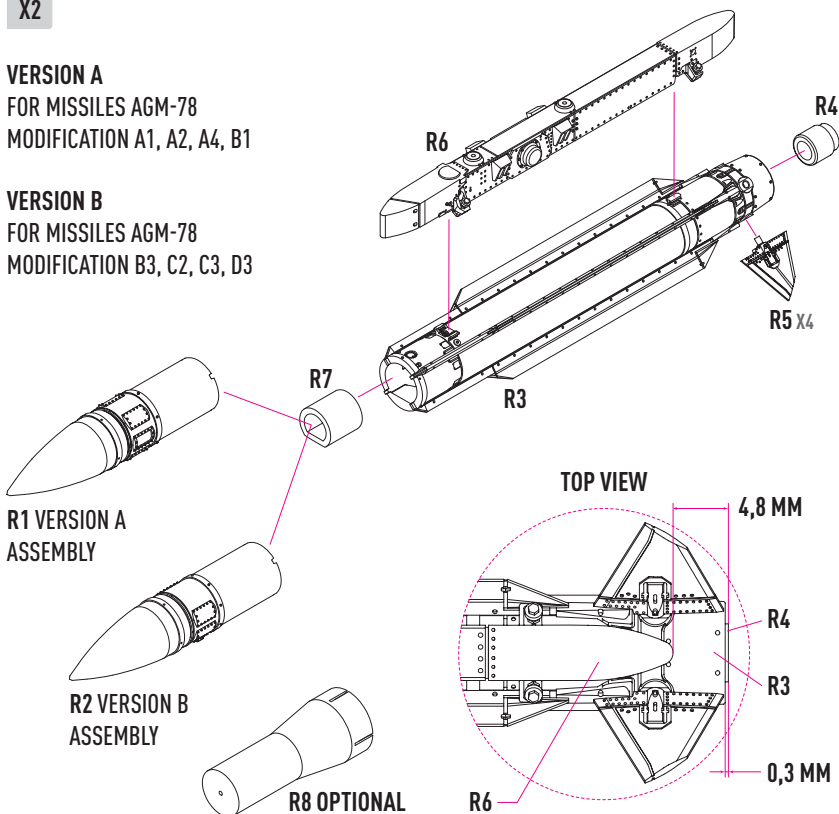

DETAILS AFTER REMOVAL FROM SPRUES

X2

VERSION A
FOR MISSILES AGM-78
MODIFICATION A1, A2, A4, B1

VERSION B
FOR MISSILES AGM-78
MODIFICATION B3, C2, C3, D3

COLORS	GUNZE / AODEUS	GUNZE / MR.COLOR
RED BROWN	H47	C41
WHITE	H316	C316
BROWN	H7	C7