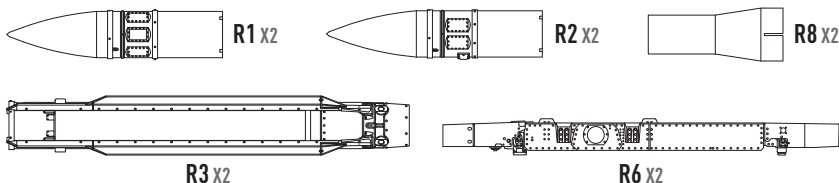

DETAILS AFTER REMOVAL FROM SPRUES

X2

VERSION A
FOR MISSILES AGM-78
MODIFICATION A1, A2, A4, B1

VERSION B
FOR MISSILES AGM-78
MODIFICATION B3, C2, C3, D3

COLORS	GUNZE / AODEUS	GUNZE / MR.COLOR
RED BROWN	H47	C41
WHITE	H316	C316
BROWN	H7	C7