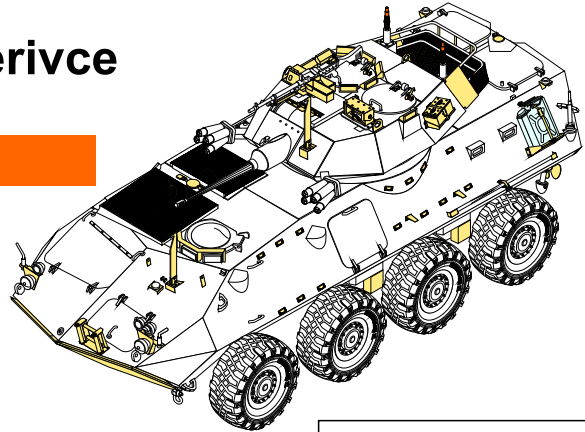

1/35 MILITARY MINIATURE VEHICLE UPGRADE SERIES PE35402

Modern USMC LAV-25 SLEP (Service Life Extension Program) basic

现代美军LAV-25 SLEP(延寿计划)改造件

[For TRUMPETER 01513]

推荐使用工具 RECOMMENDED TOOLS