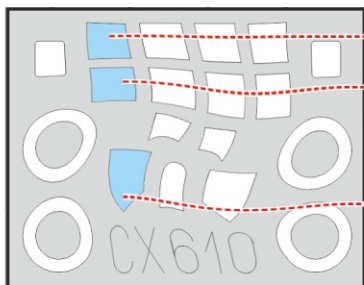

F4F-4

CX 610

for kit **ARMA HOBBY**

scale **1/72**

A34

LIQUID MASK

A35

T1

T2

T3

T3