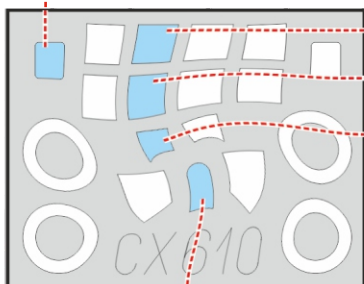

F4F-4

CX 610

for kit **ARMA HOBBY**

scale **1/72**

A34

LIQUID MASK

A35

T1

T2

T3

T3