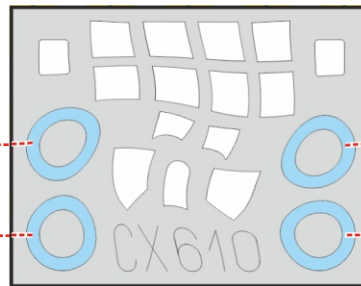

F4F-4

CX 610

for kit **ARMA HOBBY**

scale **1/72**

A34

LIQUID MASK

A35

T1

T2

T3

T3