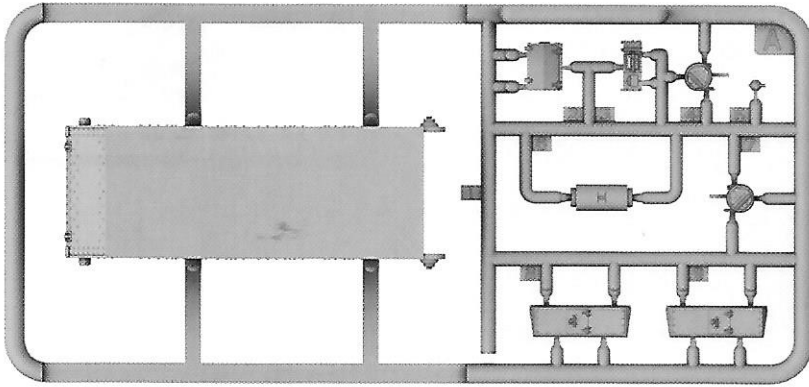

Elementy modelu
Elements of the model kit

Ramka A / Frame A