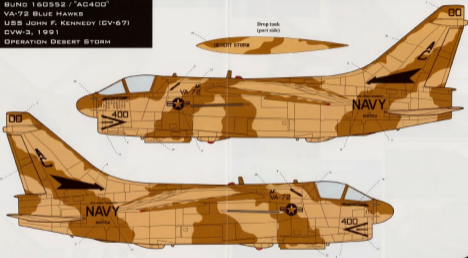

1/32
SCALE

VOUGHT A-7E CORSAIR II

BUNO 160552 / "AC400"
VA-72 BLUE HAWKS
USS JOHN F. KENNEDY (CV-67)
CVW-3, 1991
OPERATION DESERT STORM

COLOR GUIDE

FLAT TAN (approximately FS 3043)

FLAT BROWN (approximately FS 3024)

P32-002

CAMPRO
SERIES

©2000 AMT/BLISS INC. MADE IN USA

1/32
SCALE

P32-002

VOUGHT A-7E CORSAIR II

18-72 Blue Wings (1981) - Customary Series Edition

COLOR GUIDE

-  FL47 74N (approximately FS 1146)
-  FL47 289N (approximately FS 3020)

SOURCES

Photographs, US Navy

RECOMMENDED KITS

Trumpeter 1/32A-7E

CAMPro

SERIES

CUSTOM AERONAUTICAL MINIATURES