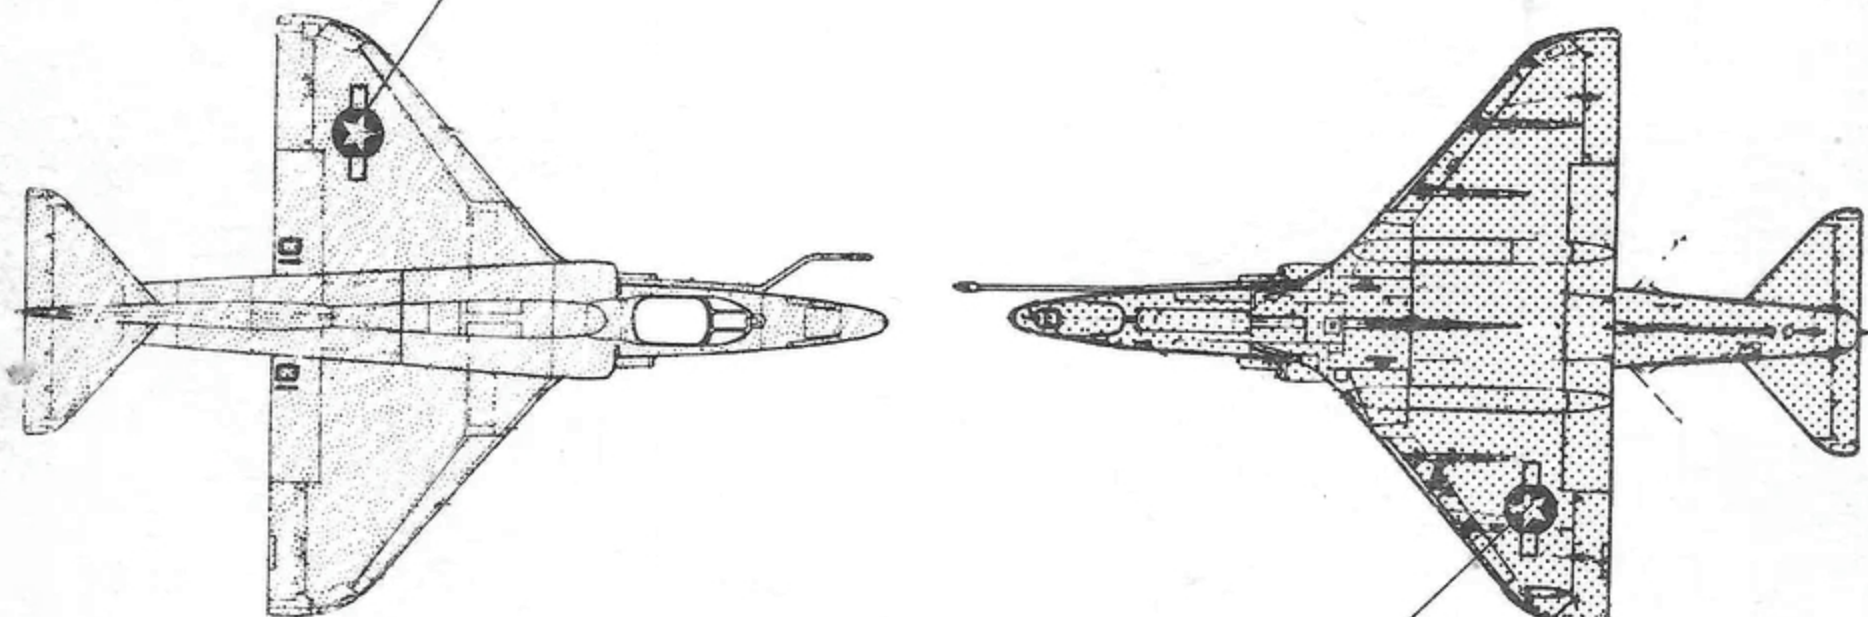

NATIONAL INSIGNIA FS 35237