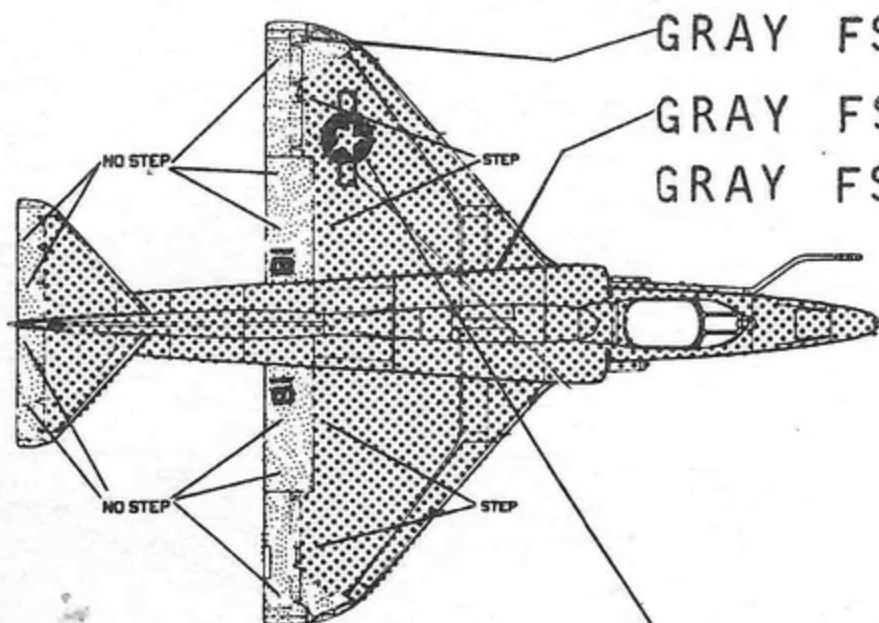

A-4M 159781
VMA-211 "WAKE ISLAND AVENGERS"
MOFFETT, CAL. MAY 1980

LT. COL. GREG MILLER PORT SIDE
NATIONAL INSIGNIA MIXED COLORS

GRAY FS36440

GRAY FS35237

GRAY FS36495

NATIONAL INSIGNIA FS36495

NATIONAL INSIGNIA FS35237

TA-4J 155094
13th FLEET COMPOSITE SQUADRON
THE TA-4J HAS THE SAME PAINT SCHEME
(UPPER AND LOWER VIEW) AS THE 159781 A-4M
DATA IS THE SAME AS THAT ON THE A-4Ms
EXCEPT IT USES THE DIFFERENT JET INTAKE.
11 ON UPPER WING SAME POSITION AS ON
THE A-4Ms.