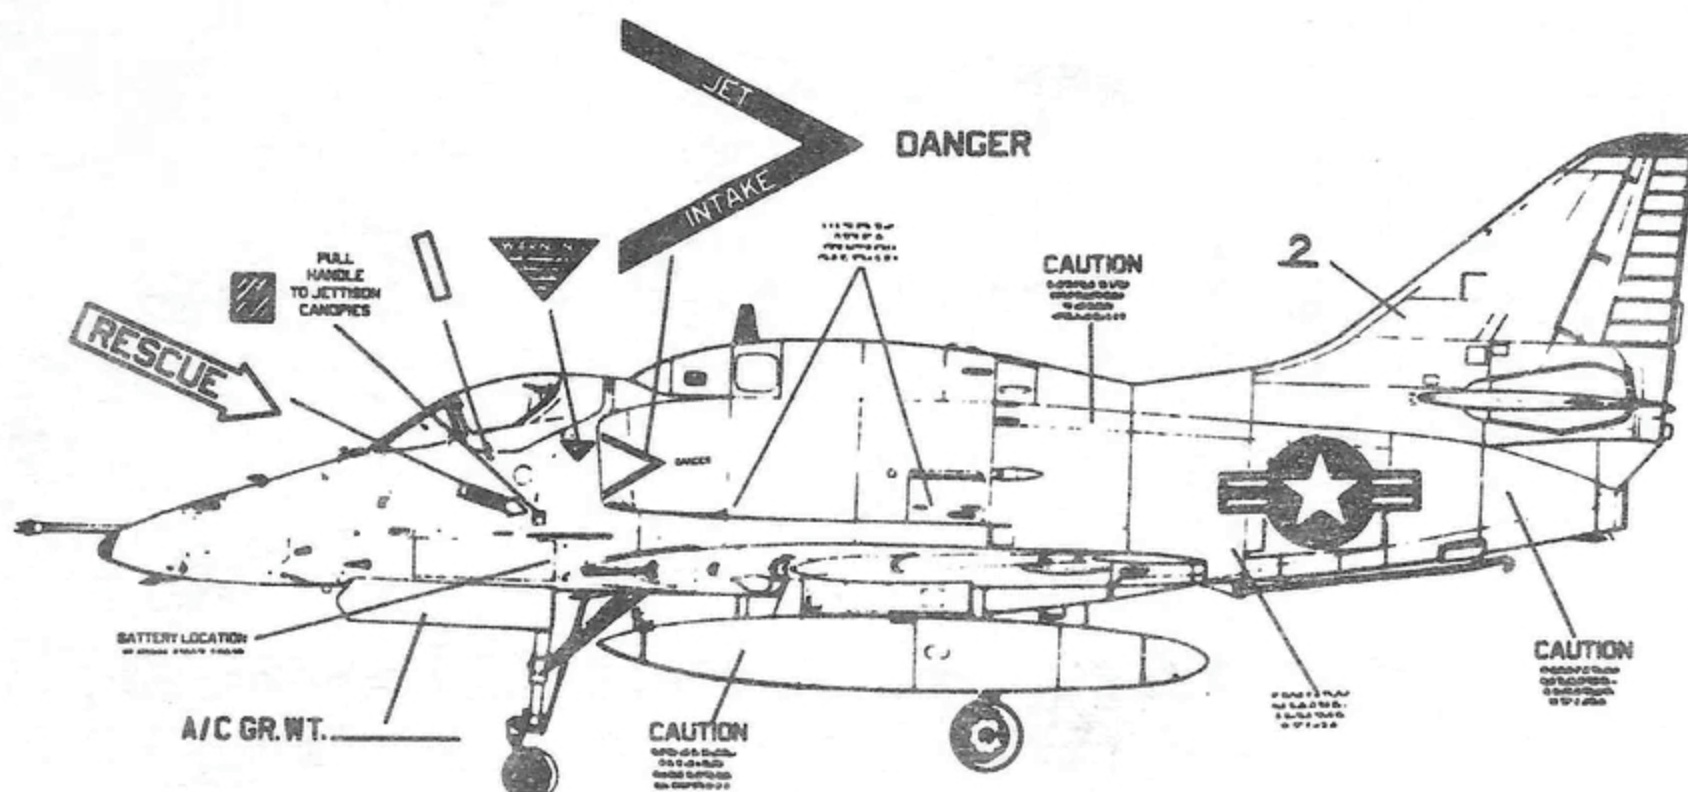

STANDARD A-4 DATA