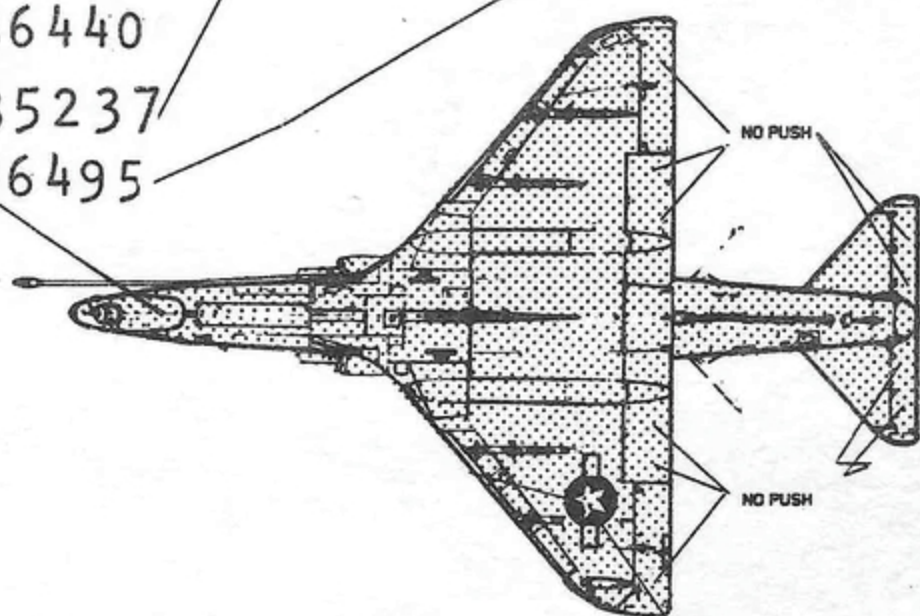

A-4M 159781  
 VMA-211 "WAKE ISLAND AVENGERS"  
 MOFFETT, CAL. MAY 1980

LT. COL. GREG MILLER PORT SIDE  
 NATIONAL INSIGNIA MIXED COLORS

GRAY FS36440

GRAY FS35237

GRAY FS36495

NATIONAL INSIGNIA FS36495

NATIONAL INSIGNIA FS35237

TA-4J 155094  
 13th FLEET COMPOSITE SQUADRON  
 THE TA-4J HAS THE SAME PAINT SCHEME  
 (UPPER AND LOWER VIEW) AS THE 159781 A-4M  
 DATA IS THE SAME AS THAT ON THE A-4Ms  
 EXCEPT IT USES THE DIFFERENT JET INTAKE.  
 11 ON UPPER WING SAME POSITION AS ON  
 THE A-4Ms.