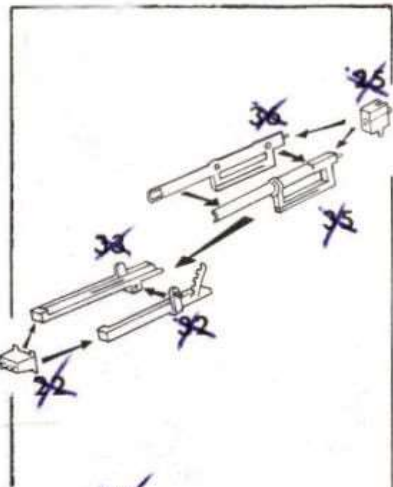

LENGTH: 563 cm

WIDTH: 276 cm

HEIGHT: 305 cm

COMBAT WEIGHT: 17.44 tons

ENGINE: A.E.C. - A 190

SPEED: 24 Km/h

RADIUS OF ACTION: 177 km.

GROUND PRESSURE: 1.55 Kg/cm²

ARMAMENT: 1 q.f. 25 pdr. (88 mm)

CREW: 4

2

3

4

+ + 532941 532941
 C C B B
F F F F 201 201
 D D F F

BB6/25_f A A
BB6/25_f C C A A

BB6/25_f A D A A