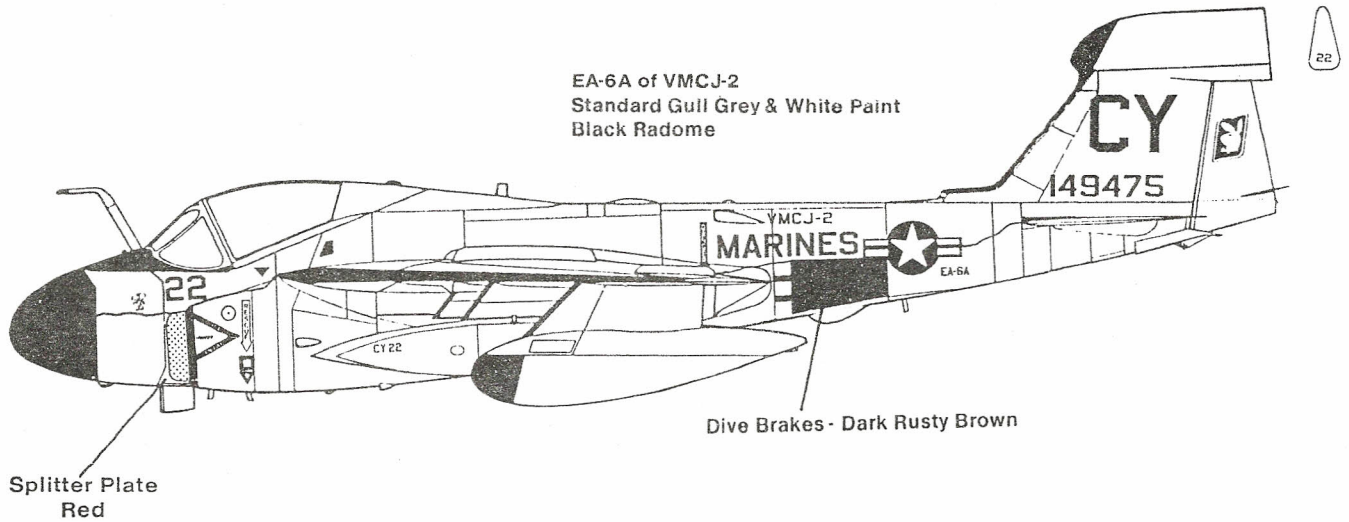

# SuperScale Decal No. 48-369 USMC EA-6As, VMCJ-1 & VMCJ-2

SuperScale Decal No. 48-369

- |                        |   |
|------------------------|---|
| Gull Grey              | All upper surfaces of fuselage, wings, tail, except flaps, ailerons, & rudder   |
| White                  | All under surfaces of fuselage, wings, horizontal stabilizers wheel wells, gear struts, fuel tanks and pylons. All upper surfaces of ailerons, flaps and rudder |
| Black                  | Antiglare panel & radomes where indicated   |
| Off-white              | Radome where indicated  |
| Bare metal             | Leading edges of wings, stabilizer and vertical fin   |
| Dark grey              | Walkways  |
| National Insig. Colors | Fuselage 28 in. Wings 36 in.<br>Gull Grey FS 36440 White FS 17875   |