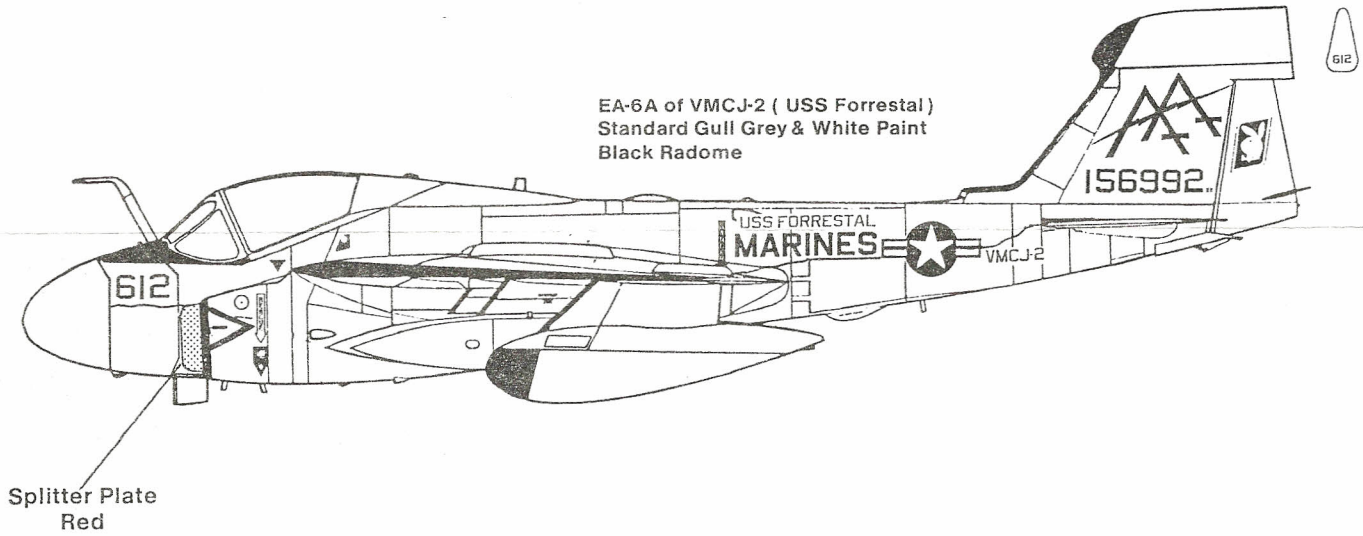

# SuperScale Decal No. 48-369 USMC EA-6As, VMCJ-1 & VMCJ-2

SuperScale Decal No. 48-369

- |                        |   |
|------------------------|---|
| Gull Grey              | All upper surfaces of fuselage, wings, tail, except flaps, ailerons, & rudder   |
| White                  | All under surfaces of fuselage, wings, horizontal stabilizers wheel wells, gear struts, fuel tanks and pylons. All upper surfaces of ailerons, flaps and rudder |
| Black                  | Antiglare panel & radomes where indicated   |
| Off-white              | Radome where indicated  |
| Bare metal             | Leading edges of wings, stabilizer and vertical fin   |
| Dark grey              | Walkways  |
| National Insig. Colors | Fuselage 28 in. Wings 36 in.<br>Gull Grey FS 36440 White FS 17875   |