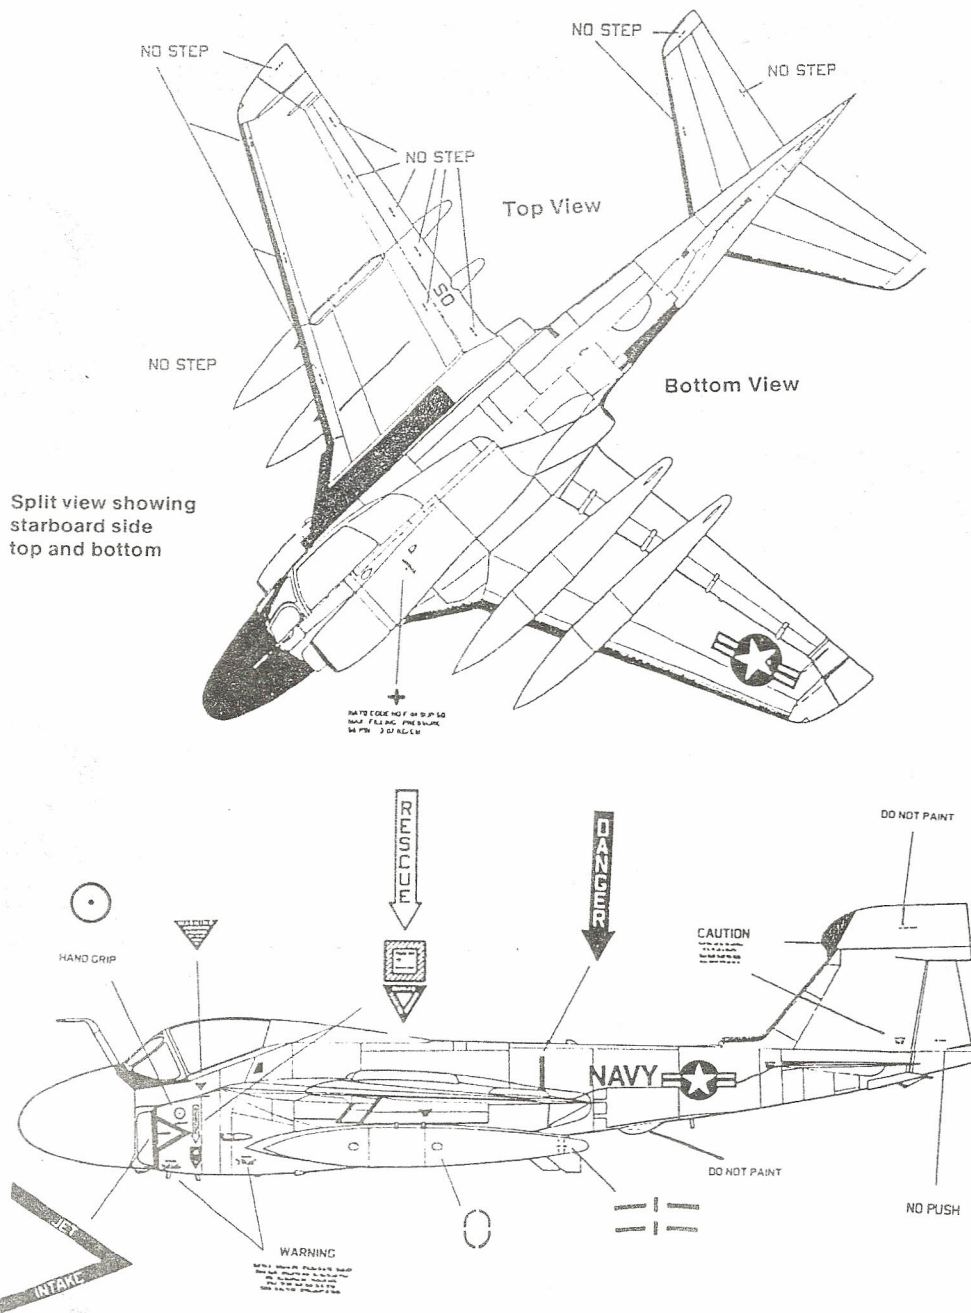

# SuperScale Decal No. 48-369 USMC EA-6As, VMCJ-1 & VMCJ-2

SuperScale Decal No. 48-369

- |                        |   |
|------------------------|---|
| Gull Grey              | All upper surfaces of fuselage, wings, tail, except flaps, ailerons, & rudder   |
| White                  | All under surfaces of fuselage, wings, horizontal stabilizers wheel wells, gear struts, fuel tanks and pylons. All upper surfaces of ailerons, flaps and rudder |
| Black                  | Antiglare panel & radomes where indicated   |
| Off-white              | Radome where indicated  |
| Bare metal             | Leading edges of wings, stabilizer and vertical fin   |
| Dark grey              | Walkways  |
| National Insig. Colors | Fuselage 28 in. Wings 36 in.<br>Gull Grey FS 36440 White FS 17875   |