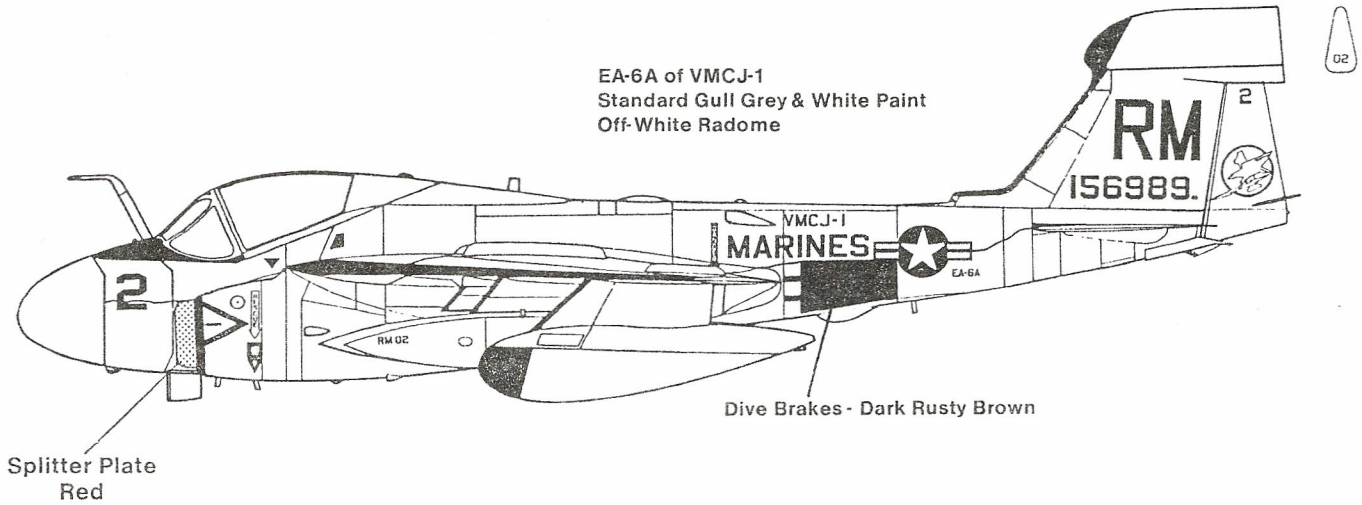

# SuperScale Decal No. 48-369 USMC EA-6As, VMCJ-1 & VMCJ-2

SuperScale Decal No. 48-369

- |                        |   |
|------------------------|---|
| Gull Grey              | All upper surfaces of fuselage, wings, tail, except flaps, ailerons, & rudder   |
| White                  | All under surfaces of fuselage, wings, horizontal stabilizers wheel wells, gear struts, fuel tanks and pylons. All upper surfaces of ailerons, flaps and rudder |
| Black                  | Antiglare panel & radomes where indicated   |
| Off-white              | Radome where indicated  |
| Bare metal             | Leading edges of wings, stabilizer and vertical fin   |
| Dark grey              | Walkways  |
| National Insig. Colors | Fuselage 28 in. Wings 36 in.<br>Gull Grey FS 36440 White FS 17875   |