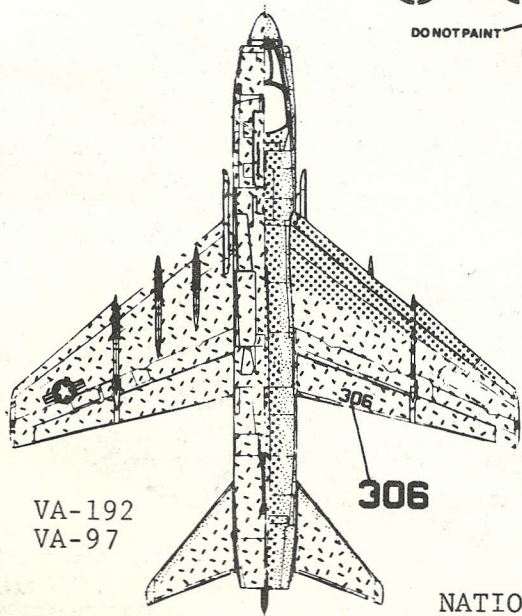

A-7E 156821 VA-97  
CORAL SEA OCT. 82  
FALLON N.A.S.

TACTICAL SCHEME

WING NATIONAL INSIGNIAS ARE FS36320

06 ON THE TAIL IS DK. BLUE

FS36320

A-7E 157494 VA-192

USS RANGER, MARCH 83

TACTICAL SCHEME

WING NATIONAL INSIGNIAS ARE FS36320

THE 306 ON THE NOSE AND WINGS AND

THE 06 ON THE TAIL ARE ALL BLACK

FS36495

FS36320

FS36440

FS36440

FS36495

48-206

STANDARD A-7 DATA

NATIONAL INSIGNIAS UPPER PORT AND LOWER STARBOARD WINGS