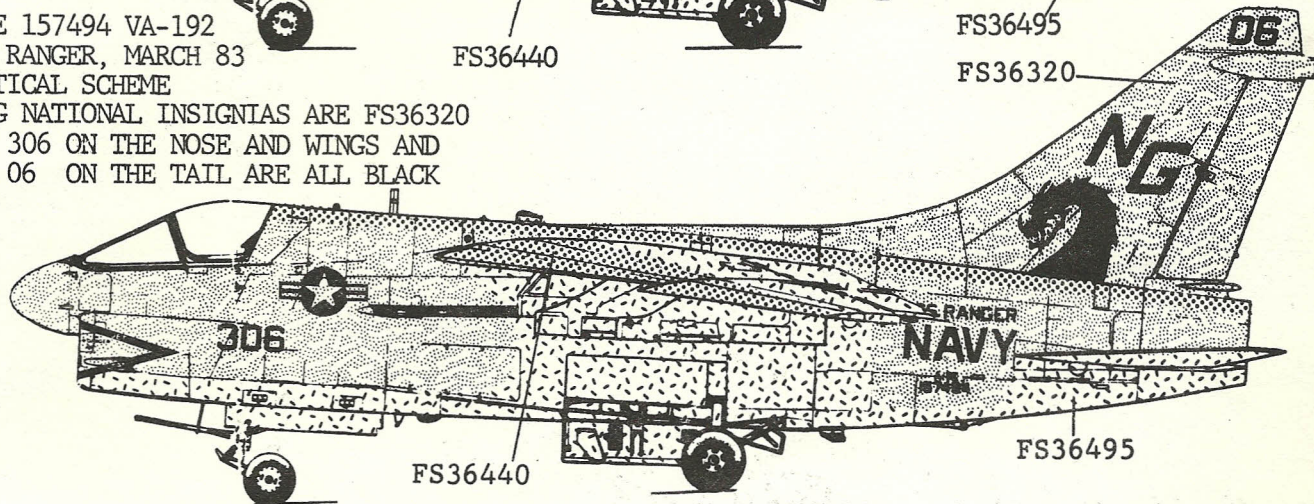

A-7E 156821 VA-97  
CORAL SEA OCT. 82  
FALLON N.A.S.

TACTICAL SCHEME

WING NATIONAL INSIGNIAS ARE FS36320

06 ON THE TAIL IS DK. BLUE

FS36320

A-7E 157494 VA-192

USS RANGER, MARCH 83

TACTICAL SCHEME

WING NATIONAL INSIGNIAS ARE FS36320

THE 306 ON THE NOSE AND WINGS AND

THE 06 ON THE TAIL ARE ALL BLACK

FS36495

FS36320

FS36440

FS36440

FS36495