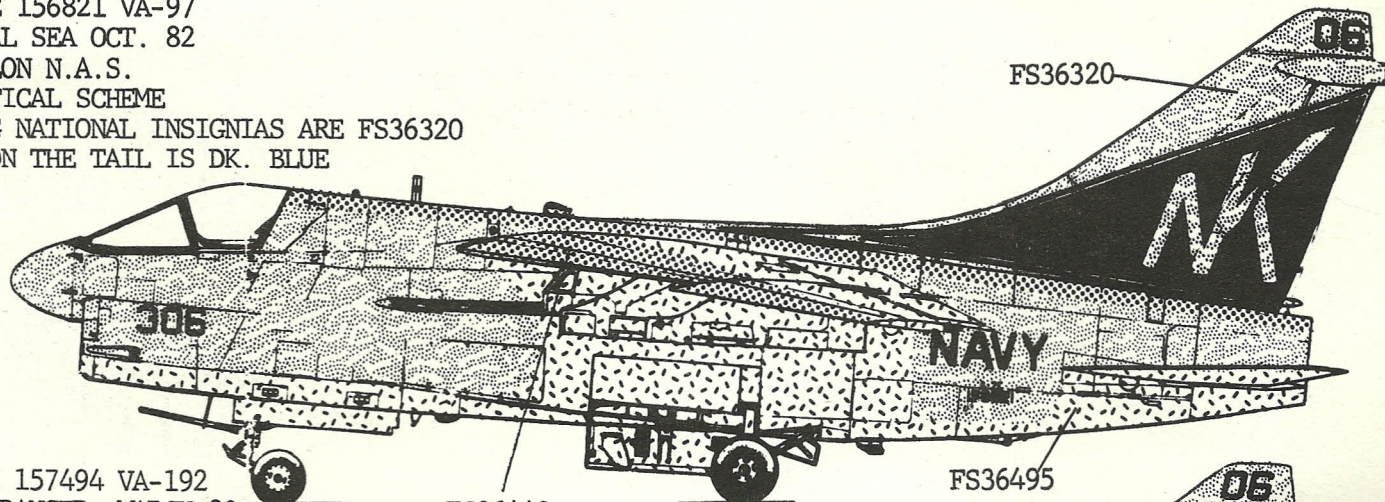

A-7E 156821 VA-97  
CORAL SEA OCT. 82  
FALLON N.A.S.

TACTICAL SCHEME

WING NATIONAL INSIGNIAS ARE FS36320

06 ON THE TAIL IS DK. BLUE

FS36320

A-7E 157494 VA-192

USS RANGER, MARCH 83

TACTICAL SCHEME

WING NATIONAL INSIGNIAS ARE FS36320

THE 306 ON THE NOSE AND WINGS AND

THE 06 ON THE TAIL ARE ALL BLACK

FS36495

FS36320

FS36440

FS36440

FS36495