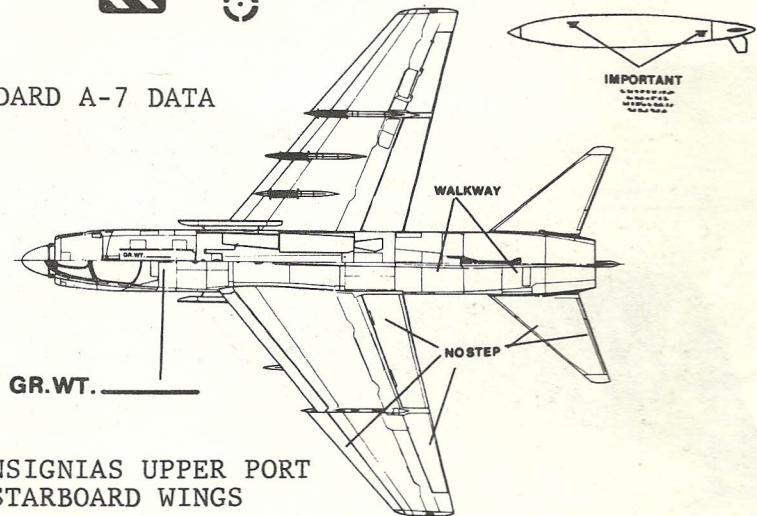

A-7E 156821 VA-97  
CORAL SEA OCT. 82  
FALLON N.A.S.

TACTICAL SCHEME

WING NATIONAL INSIGNIAS ARE FS36320

06 ON THE TAIL IS DK. BLUE

FS36320

A-7E 157494 VA-192

USS RANGER, MARCH 83

TACTICAL SCHEME

WING NATIONAL INSIGNIAS ARE FS36320

THE 306 ON THE NOSE AND WINGS AND

THE 06 ON THE TAIL ARE ALL BLACK

FS36495

FS36320

FS36440

FS36440

FS36495

48-206

STANDARD A-7 DATA

NATIONAL INSIGNIAS UPPER PORT AND LOWER STARBOARD WINGS