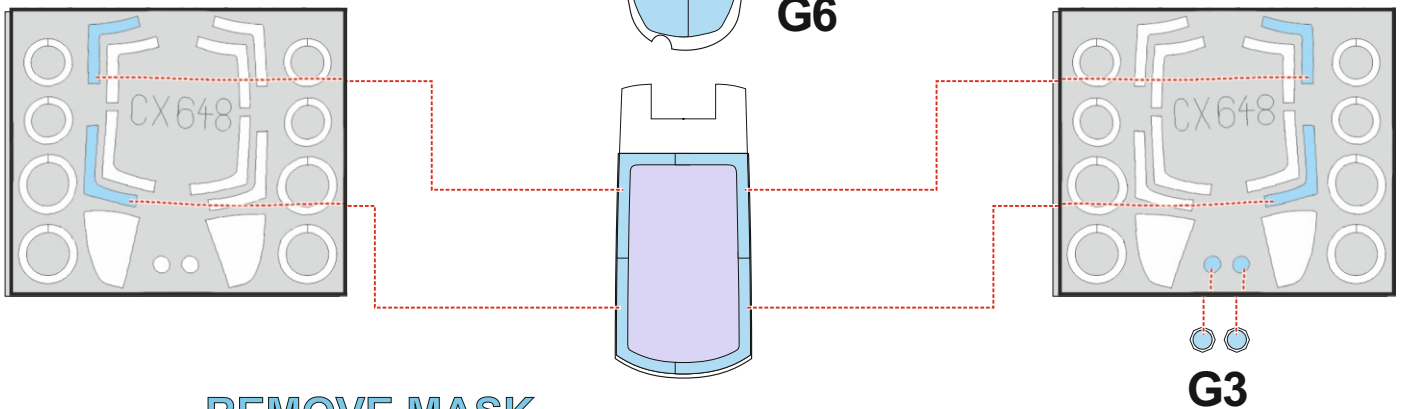

REMOVE MASK

3.) LIQUID MASK