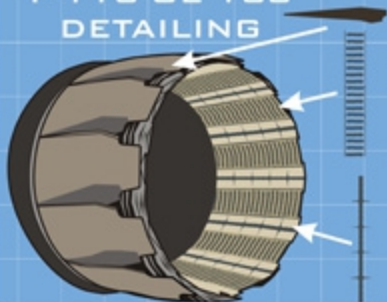

F-110-GE-100 DETAILING