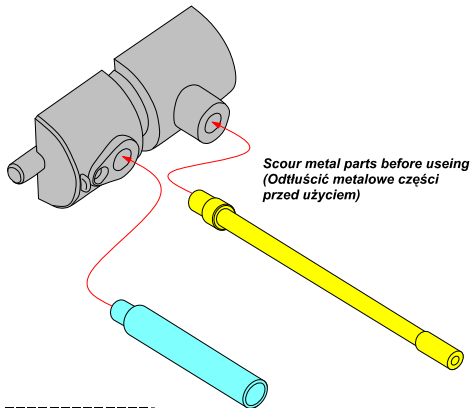

Armament for French Light Armoured Car

Panhard AML-60-20

Barrels for: 20mm Autocanon
& 90mm mortar Brandt CM60 A1

Lufy do: działka 20mm i moździerz 90mm do AML-60-20
1/35 scale update for TAKOM model

ABER[®]

35 L-273

WWW.ABER.NET.PL

Made in Poland © 2020

Scour metal parts before using
(Odfłuścić metalowe części
przed użyciem)

Use Cyanoacryl glue
(Kleić klejami
cyjanoakrylowymi)

WARNING

Any unauthorized copying, producing and reproducing of ABER company products, or any part thereof, is strictly prohibited and any such action establishes liability for a civil action and may give rise to criminal prosecution.