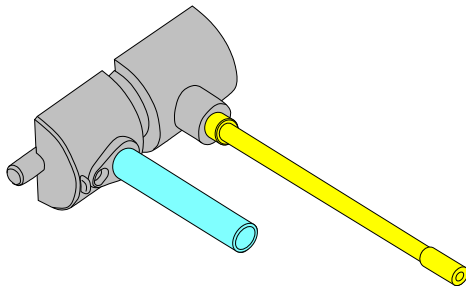

Please note that, for purpose of improvement ABER sets designs are subjects to change without notice.
Proszę mieć na uwadze fakt, że zestawy ABER mogą ulec zmianie ze względu na ulepszenia, bez powiadomienia.