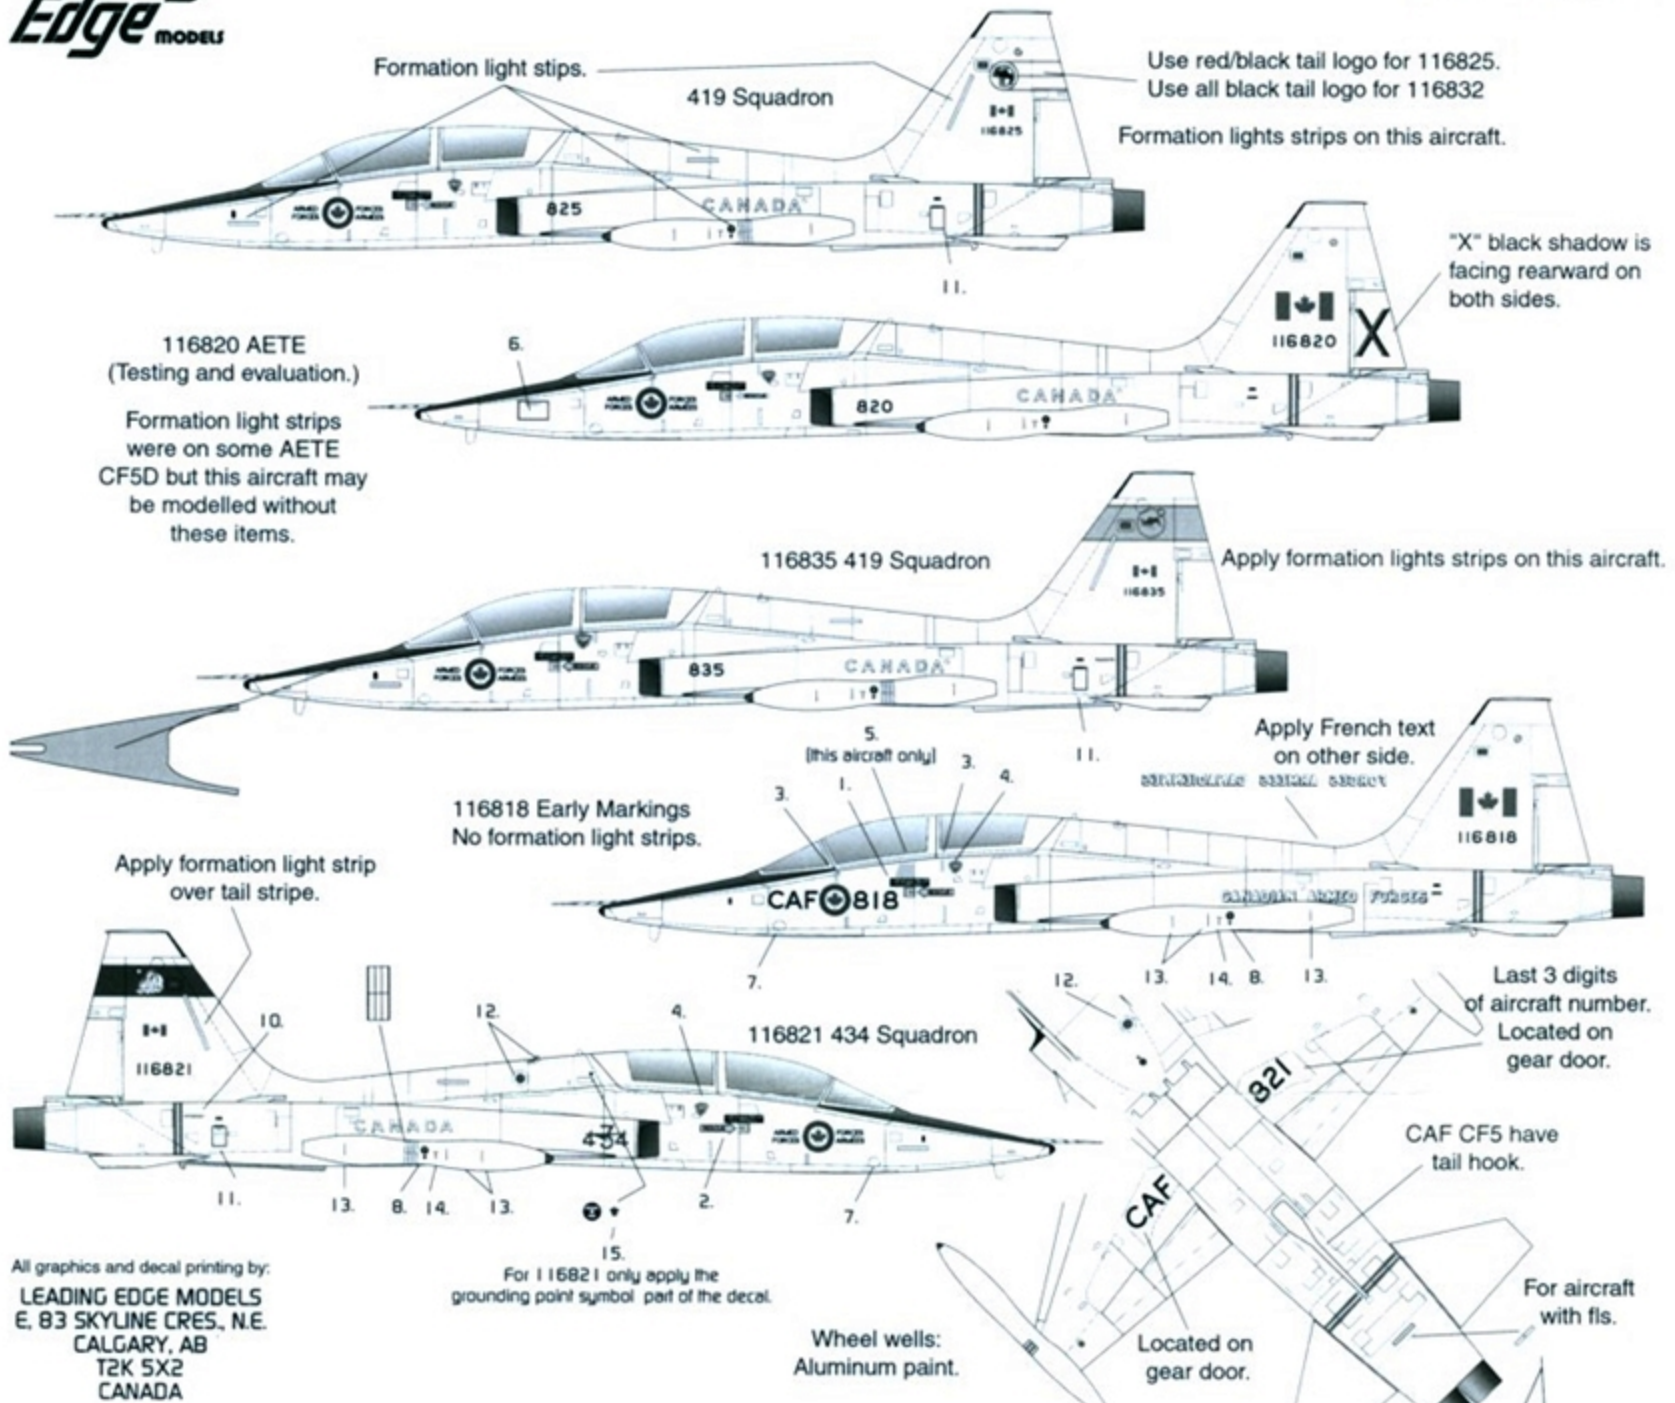

# CAF CF5d ALUMINUM PAINT / RED SCHEME

DECAL SET #72.50 1/72 SCALE  
#48.50 1/48 SCALE

Quality Model Decal

**Leading  
Edge** MODELS

All graphics and decal printing by:  
**LEADING EDGE MODELS**  
E. 83 SKYLINE CRES., N.E.  
CALGARY, AB  
T2K 5X2  
CANADA

For 116821 only apply the grounding point symbol part of the decal.

[www.lmdecal.com](http://www.lmdecal.com)

Option: Black stripes may be applied prior to the application of the roundels (remove black stripe that overlaps with the white of the roundel) or apply after the application of the roundel and trim away the black stripe along the edge of the roundel.

Black anti-glare paint is on the inner facing upper corner of the tip tank only.

For applying stripes first, remove black stripes in area where white background of roundel is located.

Special thanks to:  
Richard Girouard & Tony Stachiv  
for providing references.