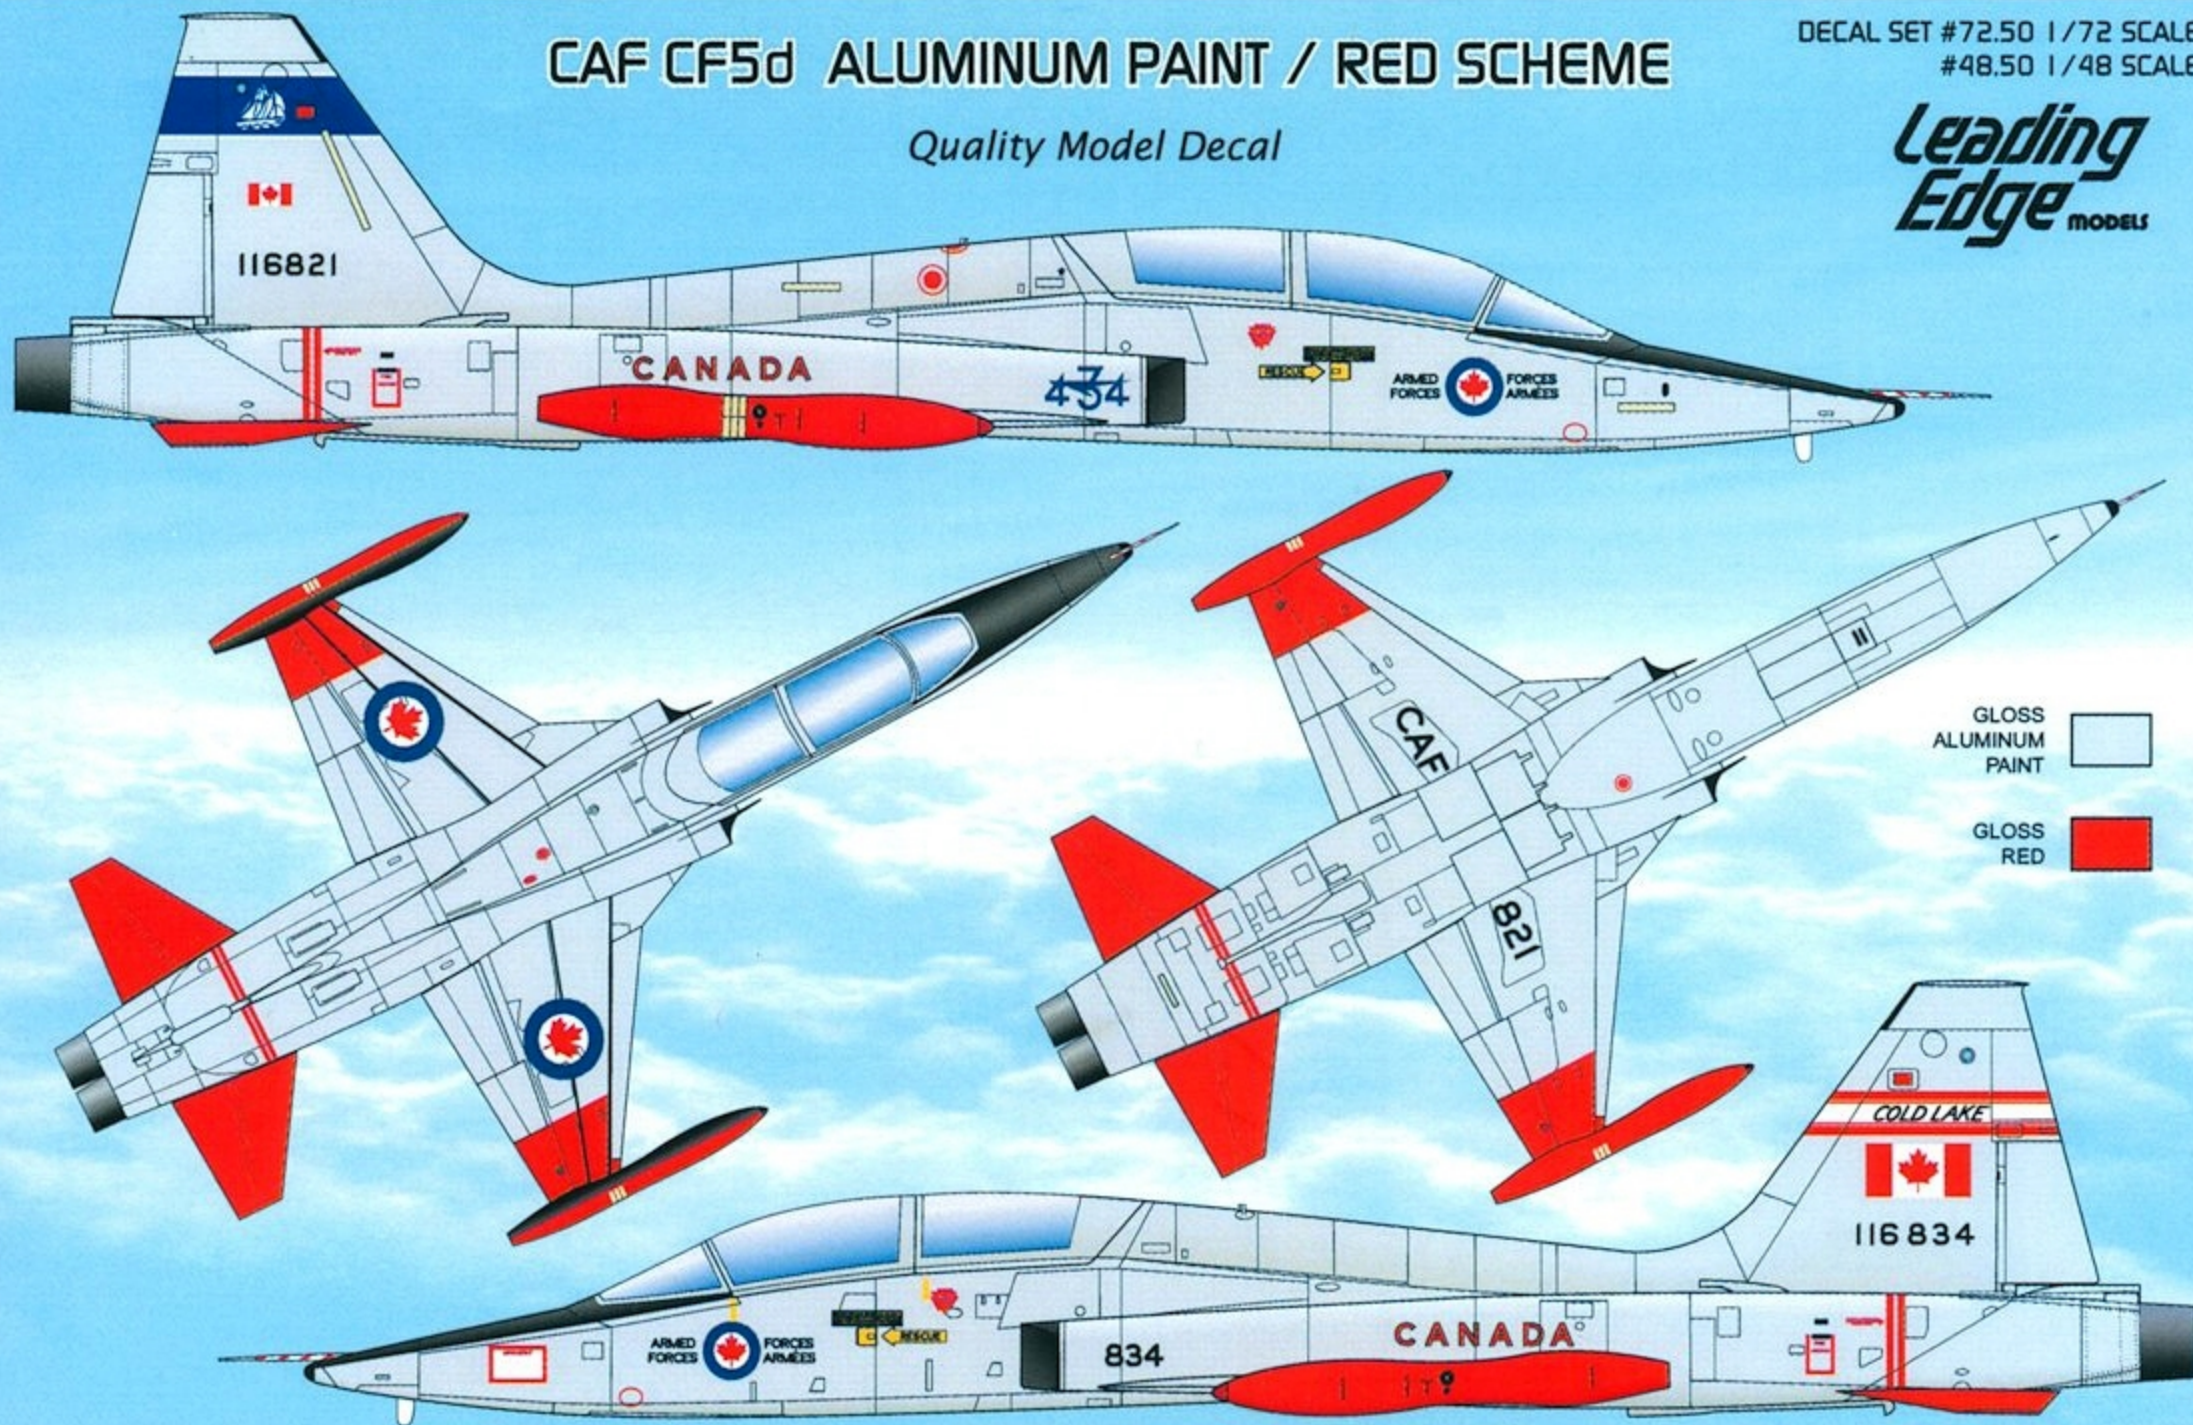

# CAF CF5d ALUMINUM PAINT / RED SCHEME

DECAL SET #72.50 1/72 SCALE  
#48.50 1/48 SCALE

Quality Model Decal

**Leading  
Edge** MODELS

All graphics and decal printing by:  
**LEADING EDGE MODELS**  
E. 83 SKYLINE CRES., N.E.  
CALGARY, AB  
T2K 5X2  
CANADA

For 116821 only apply the grounding point symbol part of the decal.

[www.lmdecal.com](http://www.lmdecal.com)

Option: Black stripes may be applied prior to the application of the roundels (remove black stripe that overlaps with the white of the roundel) or apply after the application of the roundel and trim away the black stripe along the edge of the roundel.

Black anti-glare paint is on the inner facing upper corner of the tip tank only.

For applying stripes first, remove black stripes in area where white background of roundel is located.

Special thanks to:  
Richard Girouard & Tony Stachiv  
for providing references.