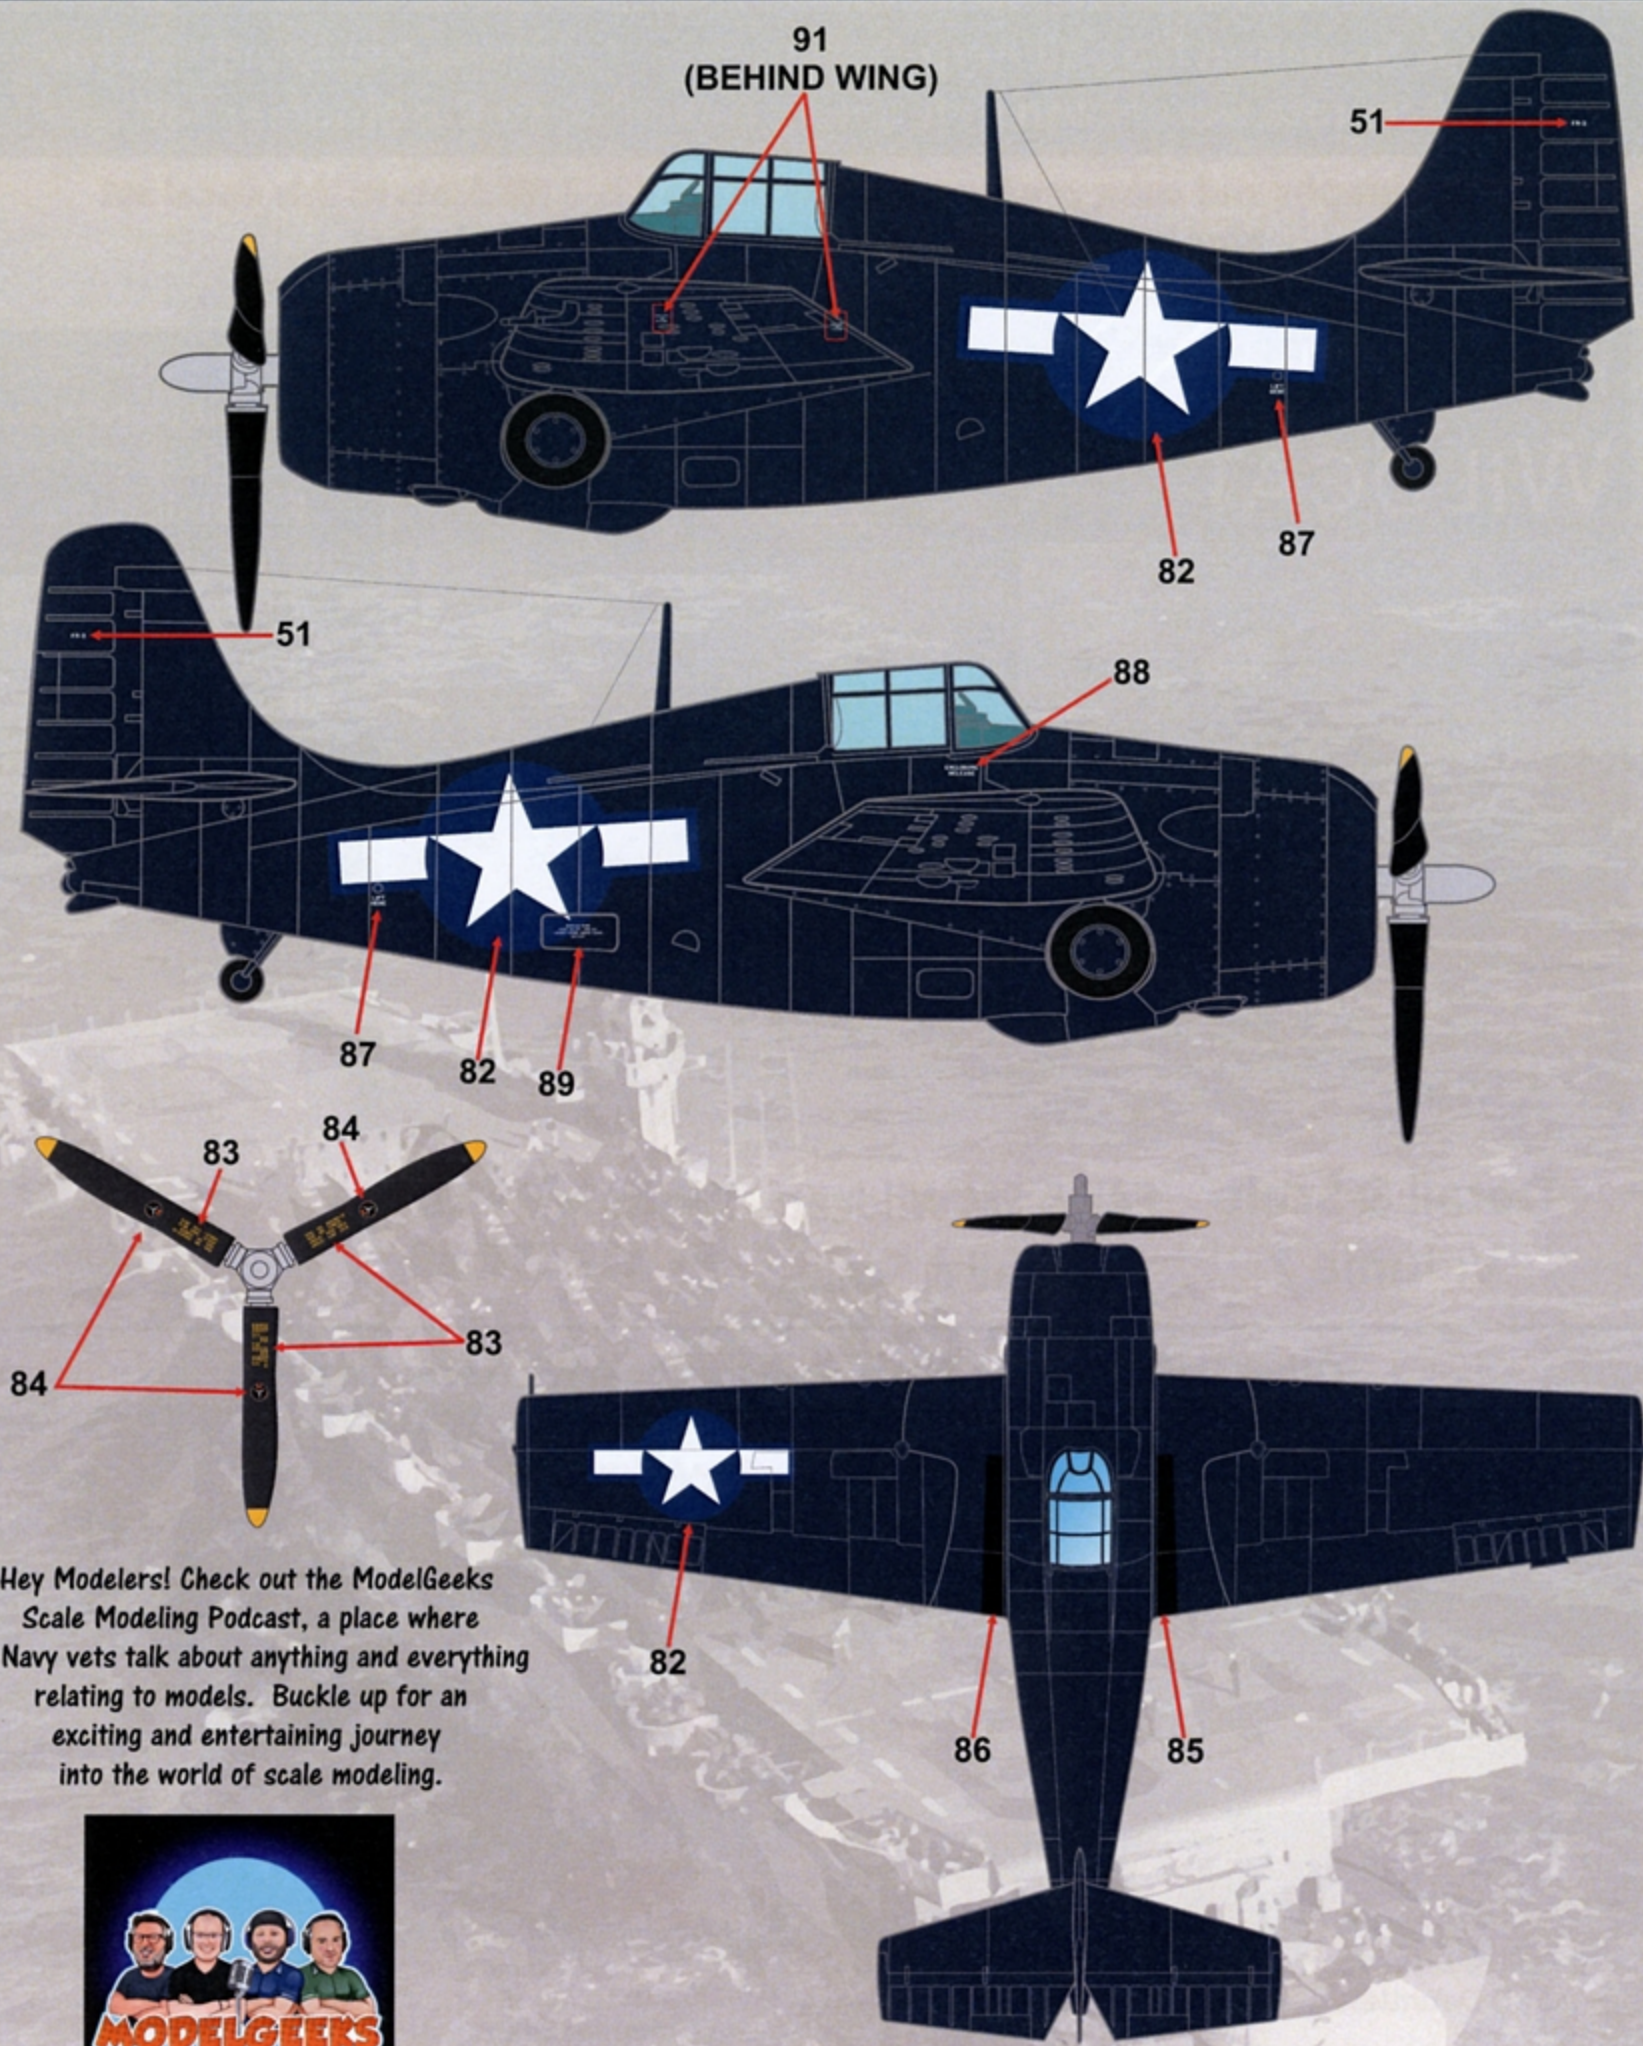

Hey Modelers! Check out the ModelGeeks Scale Modeling Podcast, a place where 4 Navy vets talk about anything and everything relating to models. Buckle up for an exciting and entertaining journey into the world of scale modeling.