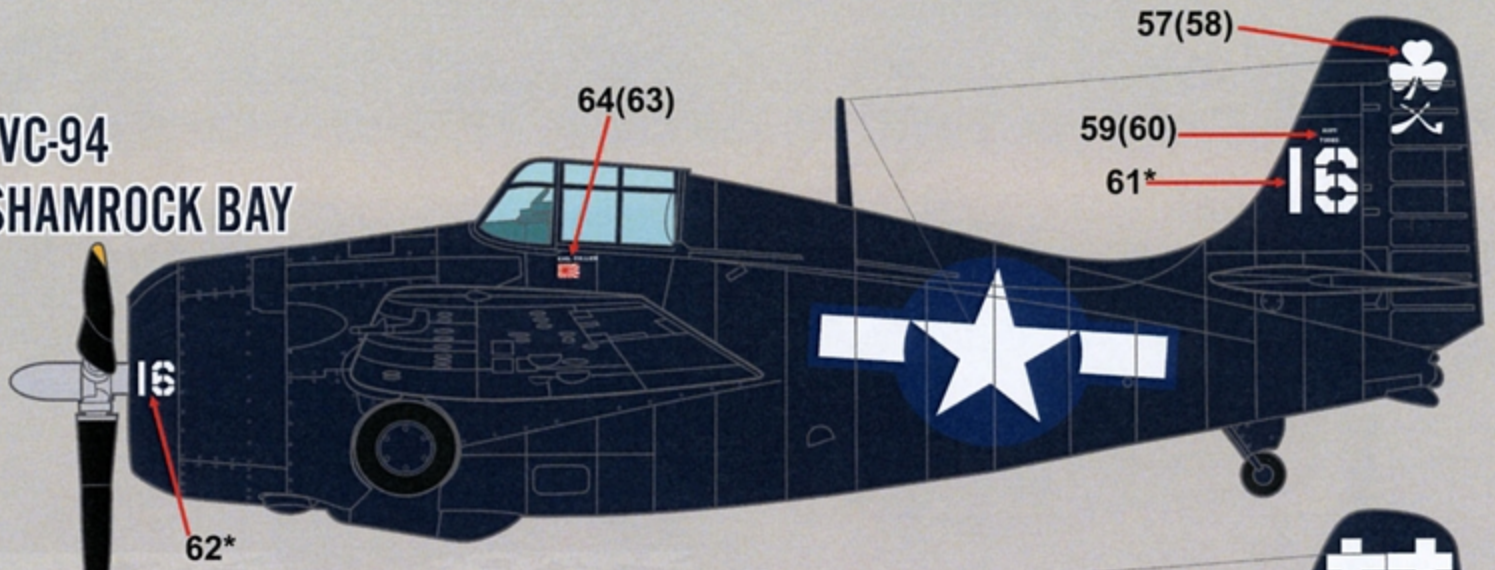

RESEARCH MATERIALS
 PROVIDED BY
DETAIL & SCALE
www.detailandscale.com

FM-2 VC-4
USS KANDASAN BAY
1944

FM-2 VC-4
USS WHITE PLAINS
1944

FM-2 VC-8
USS NEHENTA BAY
1945

FM-2 VC-27
USS SAVO ISLAND
1945

24(25)

**NOTE: DECAL NUMBERS WITH AN "*" INDICATE REPEATED PLACEMENT ON THE RIGHT SIDE.
**DECAL NUMBERS MARKED IN () INDICATE PLACEMENT ON THE RIGHT SIDE

GLOSSY SEA BLUE FS 15042 GLOSS WHITE FS 17875

FM-2 VC-79
USS SARGENT BAY
1945

FM-2 VC-88
USS HOGGATT BAY
1945

FM-2 VC-88
USS SAGINAW BAY
1945

FM-2 VC-93
USS PETROF BAY
1945

"NOTE: DECAL NUMBERS WITH AN "*" INDICATE REPEATED PLACEMENT ON THE RIGHT SIDE.
"DECAL NUMBERS MARKED IN () INDICATE PLACEMENT ON THE RIGHT SIDE

GLOSSY SEA BLUE FS 15042 **GLOSS WHITE** FS 17875

FM-2 VC-94
USS SHAMROCK BAY
1945

FM-2 VC-96
USS RUDYERD BAY
1945

FM-2 VC-97
USS MAKASSAT STRAIT
1945

FM-2 VC-99
USS HOGGATT BAY
1944

78* 81* **NOTE: DECAL NUMBERS WITH AN "*" INDICATE REPEATED PLACEMENT ON THE RIGHT SIDE. **DECAL NUMBERS MARKED IN () INDICATE PLACEMENT ON THE RIGHT SIDE