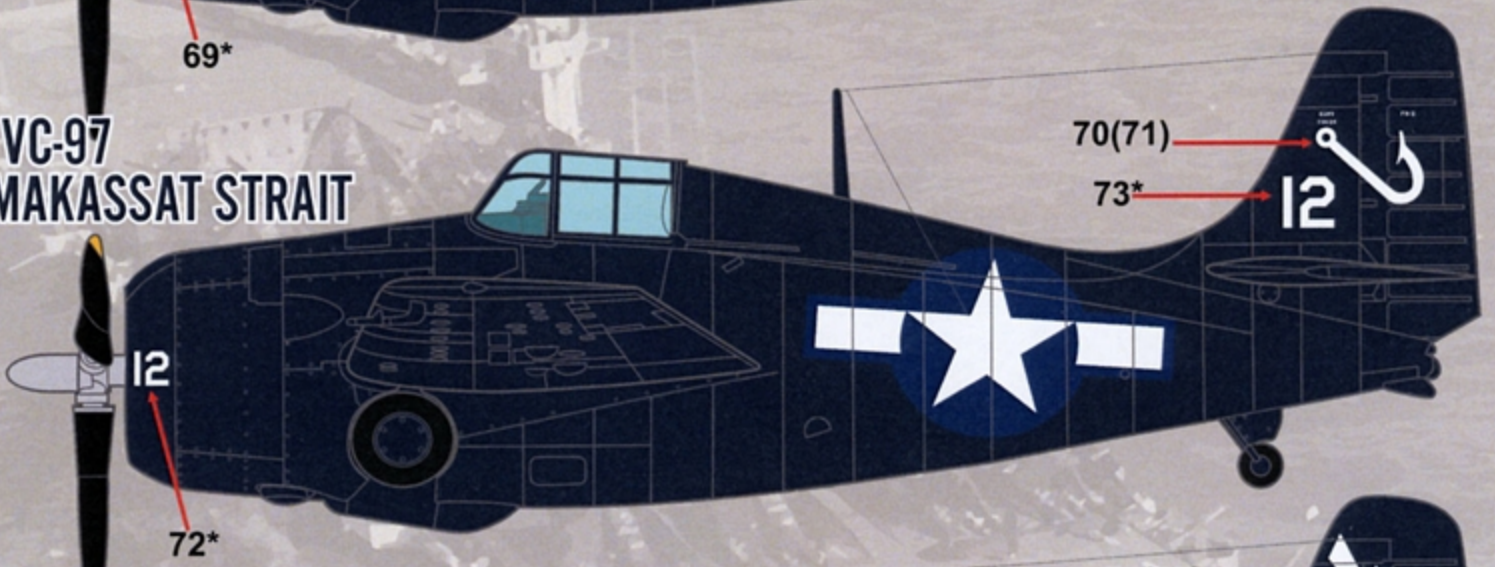

GLOSSY SEA BLUE FS 15042 **GLOSS WHITE** FS 17875

FM-2 VC-94
USS SHAMROCK BAY
1945

FM-2 VC-96
USS RUDYERD BAY
1945

FM-2 VC-97
USS MAKASSAT STRAIT
1945

FM-2 VC-99
USS HOGGATT BAY
1944

78* 81* **NOTE: DECAL NUMBERS WITH AN "*" INDICATE REPEATED PLACEMENT ON THE RIGHT SIDE. **DECAL NUMBERS MARKED IN () INDICATE PLACEMENT ON THE RIGHT SIDE