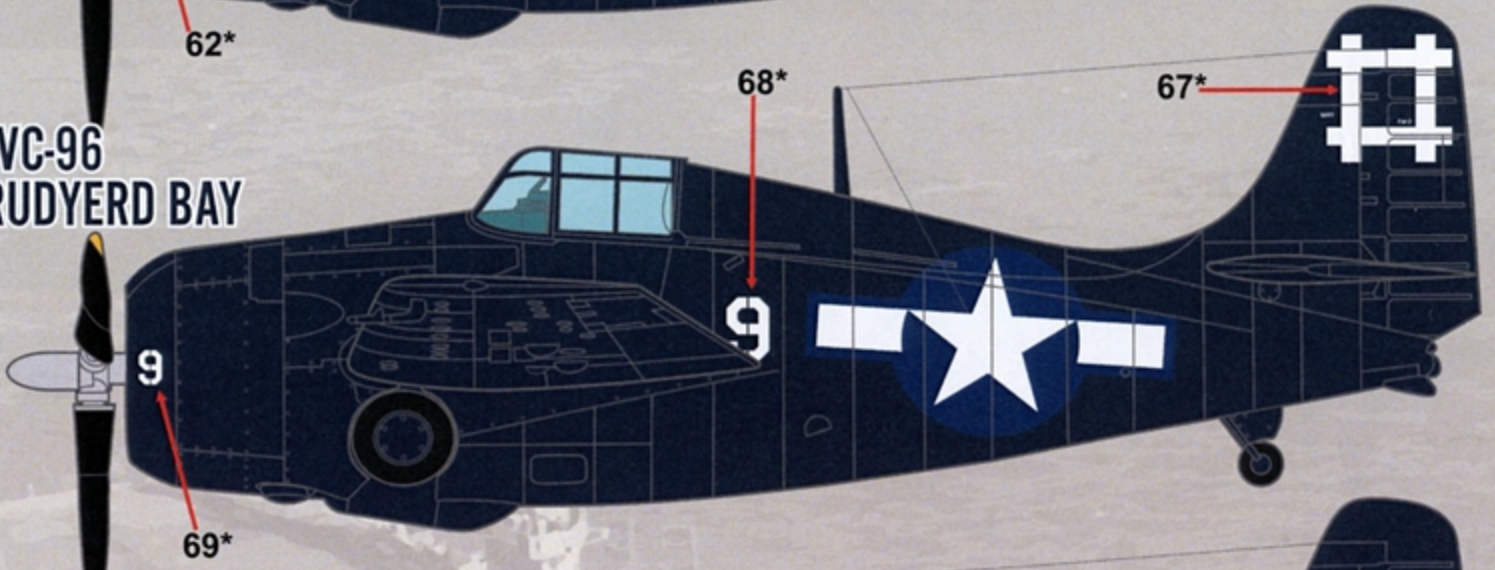

RESEARCH MATERIALS
 PROVIDED BY
DETAIL & SCALE
www.detailandscale.com

FM-2 VC-4
USS KANDASAN BAY
1944

FM-2 VC-4
USS WHITE PLAINS
1944

FM-2 VC-8
USS NEHENTA BAY
1945

FM-2 VC-27
USS SAVO ISLAND
1945

24(25)

**NOTE: DECAL NUMBERS WITH AN "*" INDICATE REPEATED PLACEMENT ON THE RIGHT SIDE.
**DECAL NUMBERS MARKED IN () INDICATE PLACEMENT ON THE RIGHT SIDE

GLOSSY SEA BLUE FS 15042 GLOSS WHITE FS 17875

FM-2 VC-79
USS SARGENT BAY
1945

FM-2 VC-88
USS HOGGATT BAY
1945

FM-2 VC-88
USS SAGINAW BAY
1945

FM-2 VC-93
USS PETROF BAY
1945

"NOTE: DECAL NUMBERS WITH AN "*" INDICATE REPEATED PLACEMENT ON THE RIGHT SIDE.
"DECAL NUMBERS MARKED IN () INDICATE PLACEMENT ON THE RIGHT SIDE

GLOSSY SEA BLUE FS 15042 **GLOSS WHITE** FS 17875

FM-2 VC-94
USS SHAMROCK BAY
1945

FM-2 VC-96
USS RUDYERD BAY
1945

FM-2 VC-97
USS MAKASSAT STRAIT
1945

FM-2 VC-99
USS HOGGATT BAY
1944

78* 81* **NOTE: DECAL NUMBERS WITH AN "*" INDICATE REPEATED PLACEMENT ON THE RIGHT SIDE. **DECAL NUMBERS MARKED IN () INDICATE PLACEMENT ON THE RIGHT SIDE