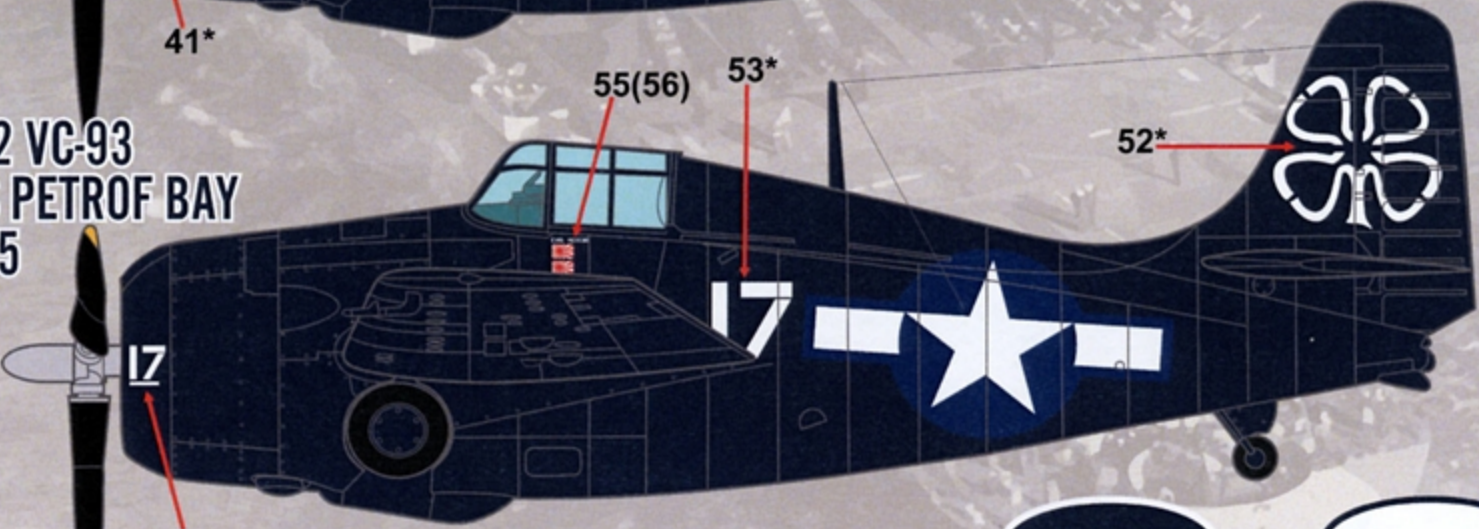

RESEARCH MATERIALS
 PROVIDED BY
DETAIL & SCALE
www.detailandscale.com

FM-2 VC-4
USS KANDASAN BAY
1944

FM-2 VC-4
USS WHITE PLAINS
1944

FM-2 VC-8
USS NEHENTA BAY
1945

FM-2 VC-27
USS SAVO ISLAND
1945

24(25)

**NOTE: DECAL NUMBERS WITH AN "*" INDICATE REPEATED PLACEMENT ON THE RIGHT SIDE.
**DECAL NUMBERS MARKED IN () INDICATE PLACEMENT ON THE RIGHT SIDE

GLOSSY SEA BLUE FS 15042 GLOSS WHITE FS 17875

FM-2 VC-79
USS SARGENT BAY
1945

FM-2 VC-88
USS HOGGATT BAY
1945

FM-2 VC-88
USS SAGINAW BAY
1945

FM-2 VC-93
USS PETROF BAY
1945

"NOTE: DECAL NUMBERS WITH AN "*" INDICATE REPEATED PLACEMENT ON THE RIGHT SIDE.
"DECAL NUMBERS MARKED IN () INDICATE PLACEMENT ON THE RIGHT SIDE

GLOSSY SEA BLUE FS 15042 **GLOSS WHITE** FS 17875

FM-2 VC-94
USS SHAMROCK BAY
1945

FM-2 VC-96
USS RUDYERD BAY
1945

FM-2 VC-97
USS MAKASSAT STRAIT
1945

FM-2 VC-99
USS HOGGATT BAY
1944

78* 81* **NOTE: DECAL NUMBERS WITH AN "*" INDICATE REPEATED PLACEMENT ON THE RIGHT SIDE. **DECAL NUMBERS MARKED IN () INDICATE PLACEMENT ON THE RIGHT SIDE