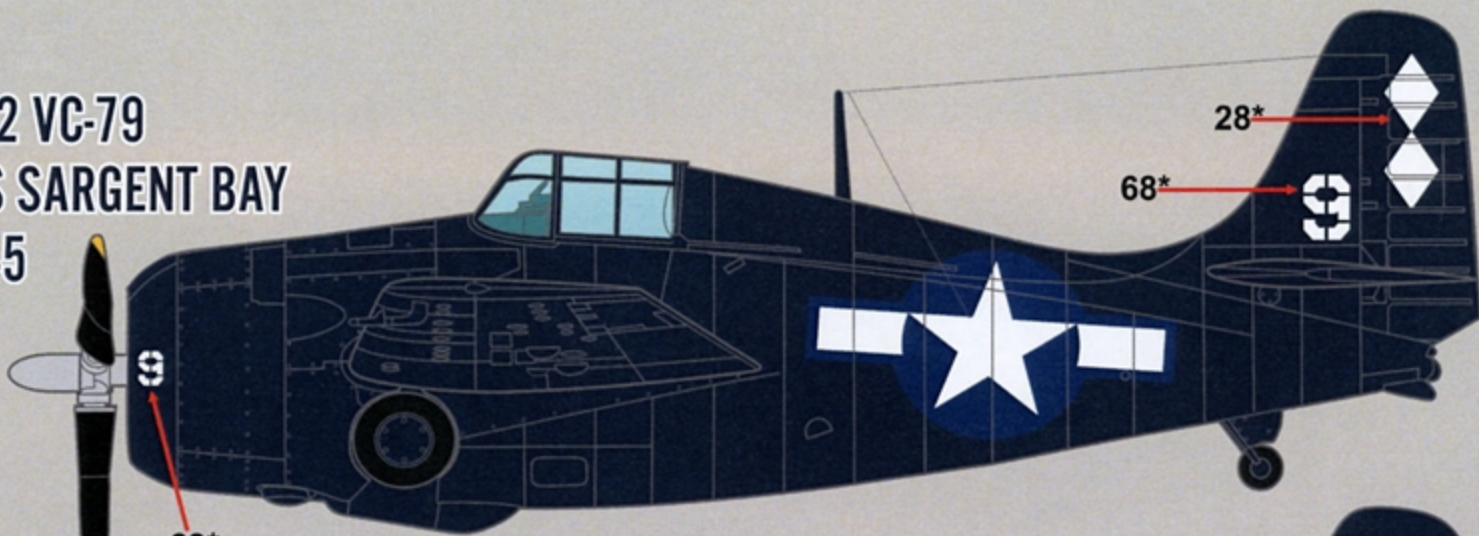

RESEARCH MATERIALS
 PROVIDED BY
DETAIL & SCALE
www.detailandscale.com

FM-2 VC-4
USS KANDASAN BAY
1944

FM-2 VC-4
USS WHITE PLAINS
1944

FM-2 VC-8
USS NEHENTA BAY
1945

FM-2 VC-27
USS SAVO ISLAND
1945

24(25)

**NOTE: DECAL NUMBERS WITH AN "*" INDICATE REPEATED PLACEMENT ON THE RIGHT SIDE.
**DECAL NUMBERS MARKED IN () INDICATE PLACEMENT ON THE RIGHT SIDE

GLOSSY SEA BLUE FS 15042 GLOSS WHITE FS 17875

FM-2 VC-79
USS SARGENT BAY
1945

FM-2 VC-88
USS HOGGATT BAY
1945

FM-2 VC-88
USS SAGINAW BAY
1945

FM-2 VC-93
USS PETROF BAY
1945

"NOTE: DECAL NUMBERS WITH AN "*" INDICATE REPEATED PLACEMENT ON THE RIGHT SIDE.
"DECAL NUMBERS MARKED IN () INDICATE PLACEMENT ON THE RIGHT SIDE