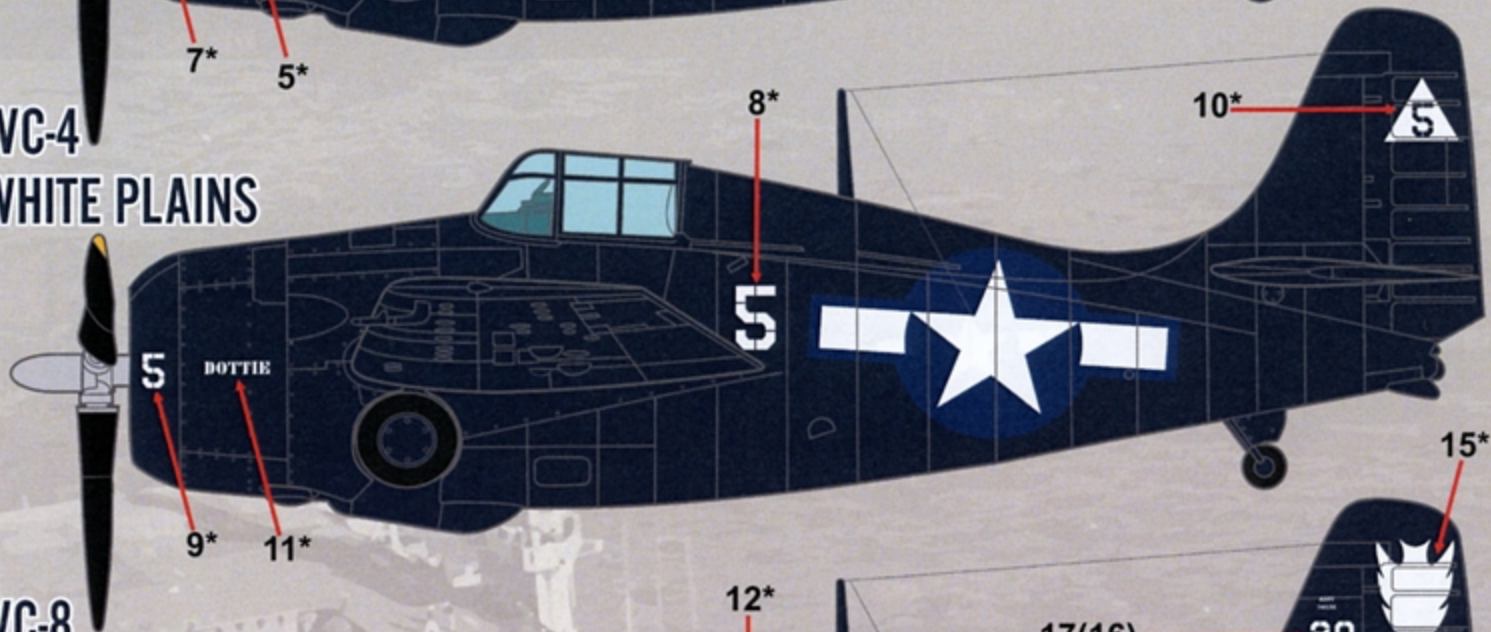

FURBALL
 *** AERO-DESIGN ***
DETAIL & SCALE

COLORS & MARKINGS OF US NAVY WILDCATS

DECALS PRINTED BY
cartograf

F/D&S-4822

**OPTIONS FOR 12
 FM-2 WILDCATS**

DECALS SIZED TO
 WORK BEST WITH
 THE HOBBY BOSS KIT

RESEARCH MATERIALS
 PROVIDED BY
DETAIL & SCALE
www.detailandscale.com

FM-2 VC-4
USS KANDASAN BAY
1944

FM-2 VC-4
USS WHITE PLAINS
1944

FM-2 VC-8
USS NEHENTA BAY
1945

FM-2 VC-27
USS SAVO ISLAND
1945

24(25)

**NOTE: DECAL NUMBERS WITH AN "*" INDICATE REPEATED PLACEMENT ON THE RIGHT SIDE.
**DECAL NUMBERS MARKED IN () INDICATE PLACEMENT ON THE RIGHT SIDE

GLOSSY SEA BLUE FS 15042 GLOSS WHITE FS 17875

FM-2 VC-79
USS SARGENT BAY
1945

FM-2 VC-88
USS HOGGATT BAY
1945

FM-2 VC-88
USS SAGINAW BAY
1945

FM-2 VC-93
USS PETROF BAY
1945

"NOTE: DECAL NUMBERS WITH AN "*" INDICATE REPEATED PLACEMENT ON THE RIGHT SIDE.
"DECAL NUMBERS MARKED IN () INDICATE PLACEMENT ON THE RIGHT SIDE