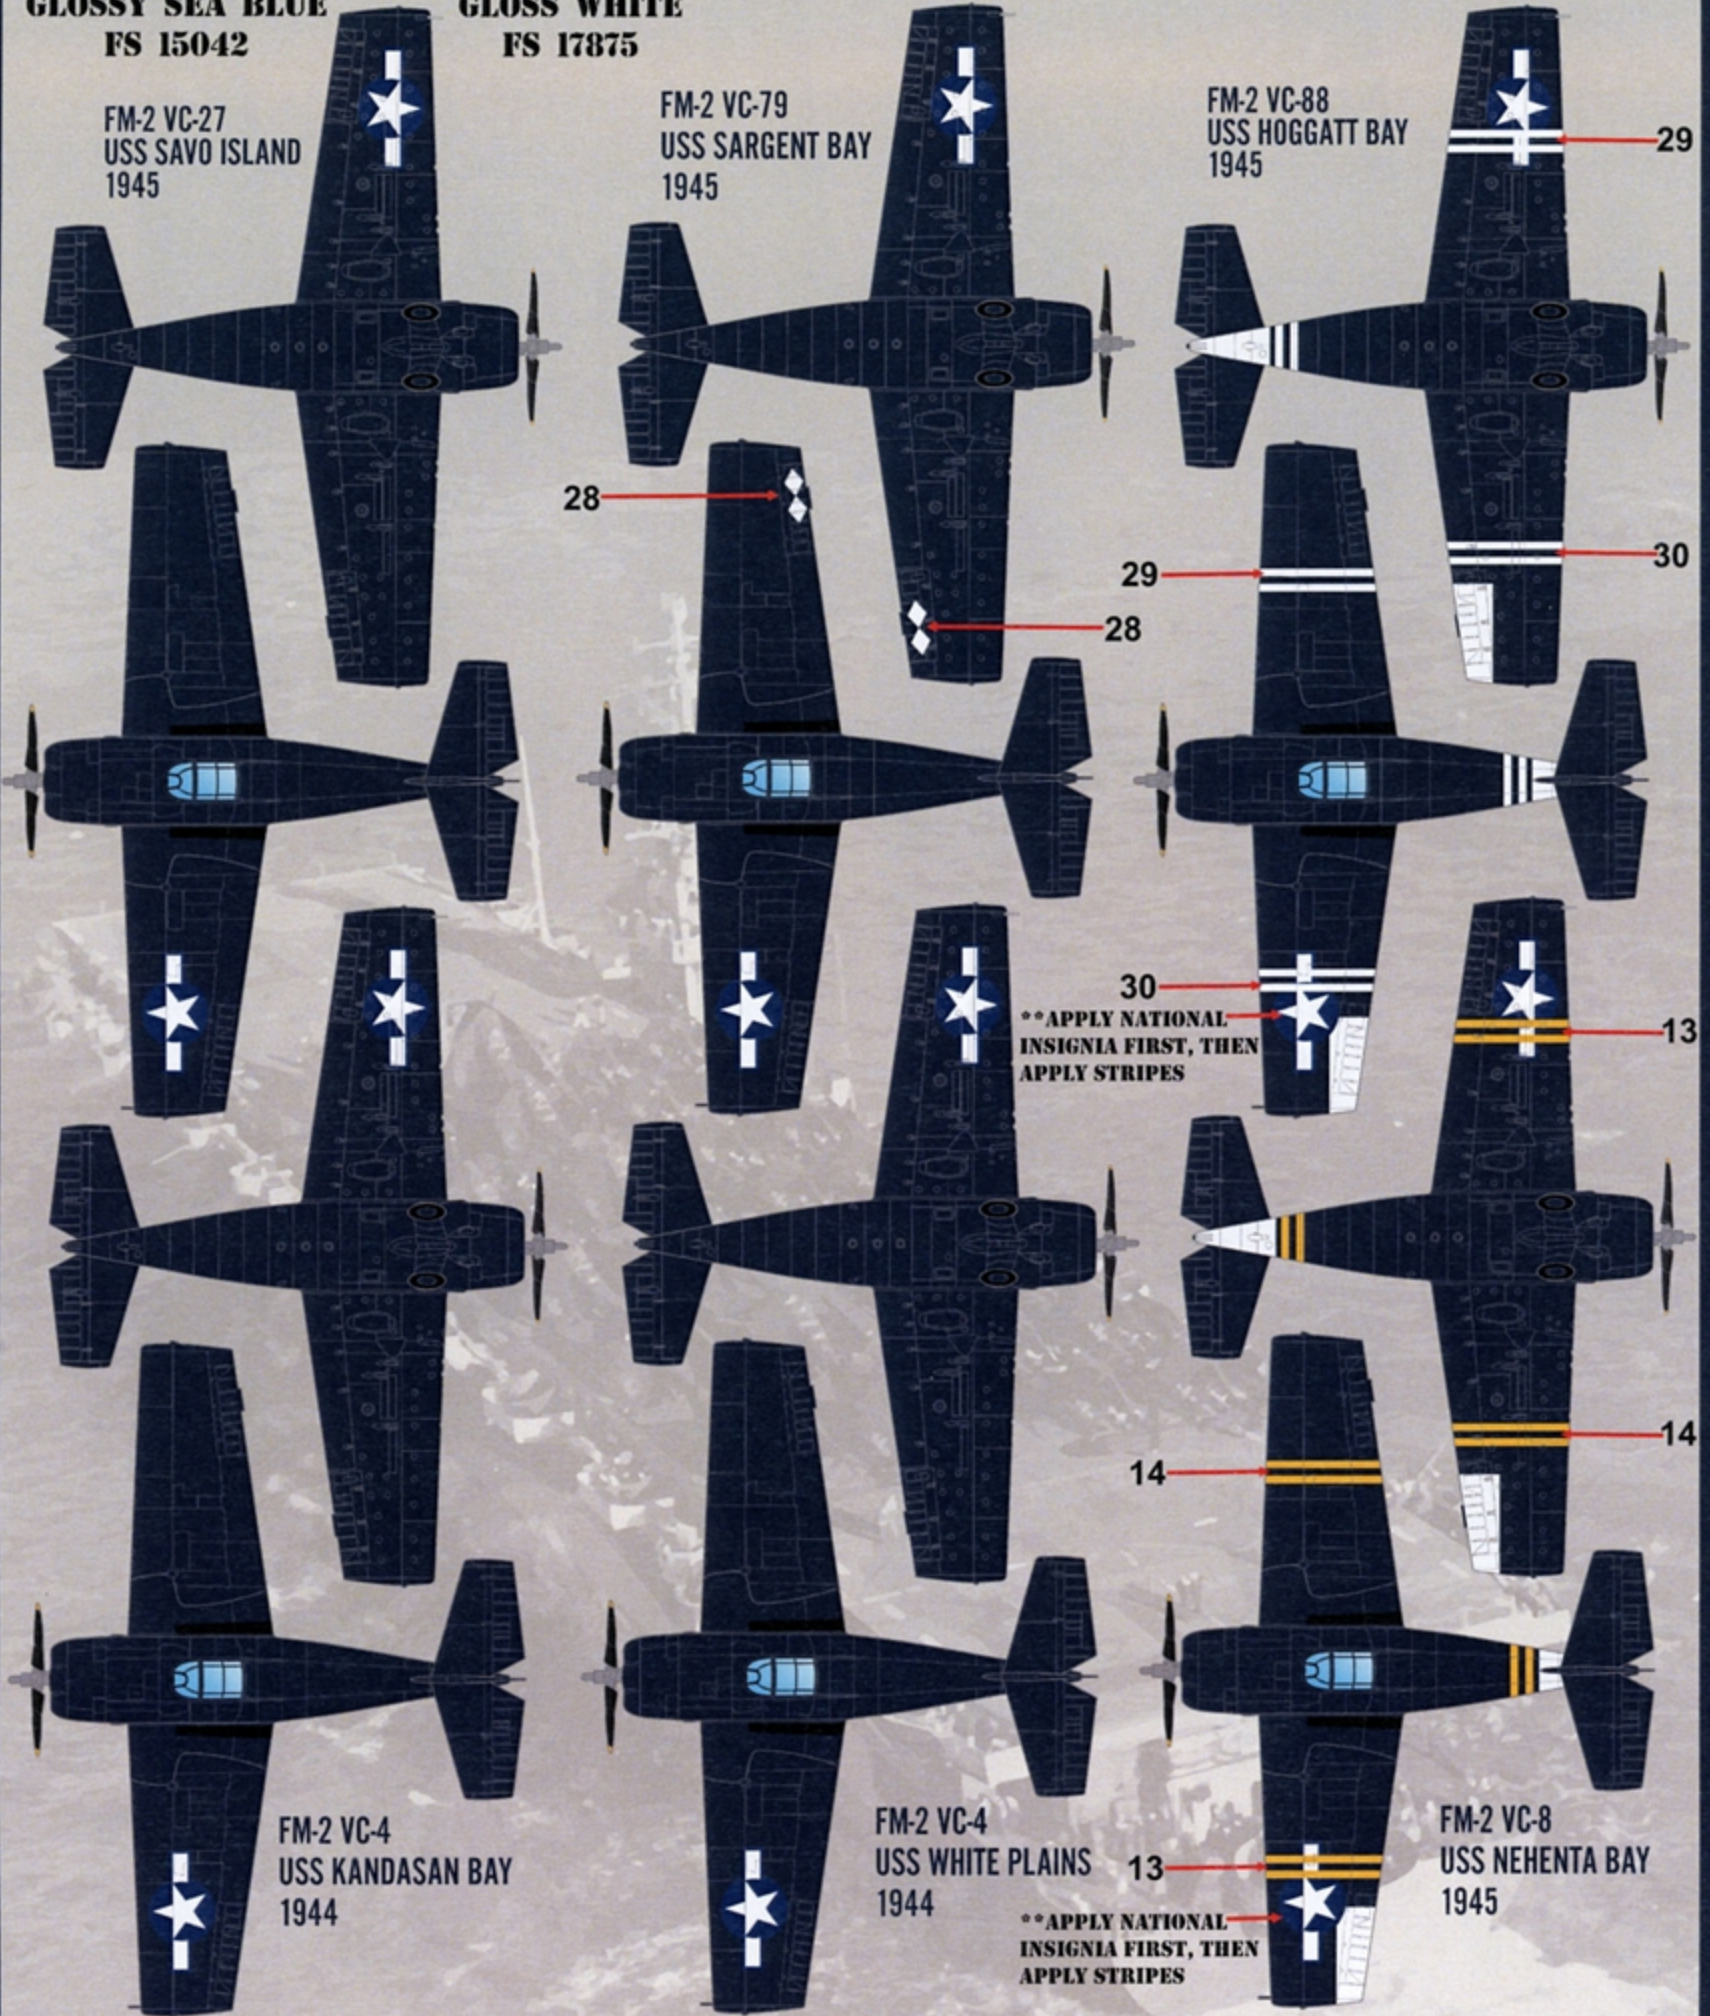

RESEARCH MATERIALS
 PROVIDED BY
DETAIL & SCALE
www.detailandscale.com

FM-2 VC-4
USS KANDASAN BAY
1944

FM-2 VC-4
USS WHITE PLAINS
1944

FM-2 VC-8
USS NEHENTA BAY
1945

FM-2 VC-27
USS SAVO ISLAND
1945

24(25)

**NOTE: DECAL NUMBERS WITH AN "*" INDICATE REPEATED PLACEMENT ON THE RIGHT SIDE.
**DECAL NUMBERS MARKED IN () INDICATE PLACEMENT ON THE RIGHT SIDE

GLOSSY SEA BLUE FS 15042 **GLOSS WHITE** FS 17875

FM-2 VC-94
USS SHAMROCK BAY
1945

FM-2 VC-96
USS RUDYERD BAY
1945

FM-2 VC-97
USS MAKASSAT STRAIT
1945

FM-2 VC-99
USS HOGGATT BAY
1944

78* 81* **NOTE: DECAL NUMBERS WITH AN "*" INDICATE REPEATED PLACEMENT ON THE RIGHT SIDE. **DECAL NUMBERS MARKED IN () INDICATE PLACEMENT ON THE RIGHT SIDE

GLOSSY SEA BLUE GLOSS WHITE
FS 15042 FS 17875

GLOSSY SEA BLUE
FS 15042

GLOSS WHITE
FS 17875

FM-2 VC-27
USS SAVO ISLAND
1945

FM-2 VC-79
USS SARGENT BAY
1945

FM-2 VC-88
USS HOGGATT BAY
1945

**APPLY NATIONAL
INSIGNIA FIRST, THEN
APPLY STRIPES

**APPLY NATIONAL
INSIGNIA FIRST, THEN
APPLY STRIPES

FM-2 VC-4
USS KANDASAN BAY
1944

FM-2 VC-4
USS WHITE PLAINS
1944

FM-2 VC-8
USS NEHENTA BAY
1945

**GLOSSY SEA BLUE
FS 15042**

FM-2 VC-96
USS RUDYERD BAY
1945