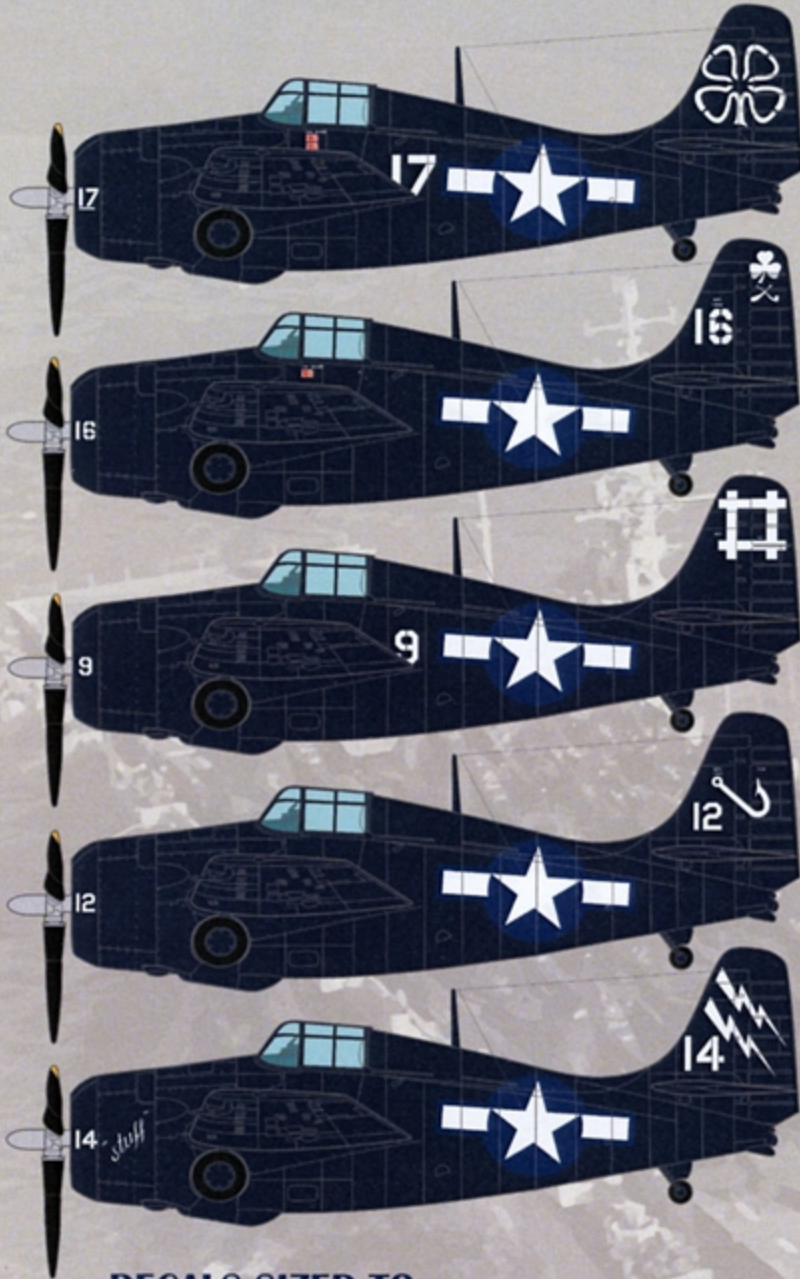

FURBALL
 *** AERO-DESIGN ***
DETAIL & SCALE

COLORS & MARKINGS OF US NAVY WILDCATS

DECALS PRINTED BY
cartograf

F/D&S-4822

**OPTIONS FOR 12
 FM-2 WILDCATS**

DECALS SIZED TO
 WORK BEST WITH
 THE HOBBY BOSS KIT

RESEARCH MATERIALS
 PROVIDED BY
DETAIL & SCALE
www.detailandscale.com

FM-2 VC-4
USS KANDASAN BAY
1944

FM-2 VC-4
USS WHITE PLAINS
1944

FM-2 VC-8
USS NEHENTA BAY
1945

FM-2 VC-27
USS SAVO ISLAND
1945

24(25)

**NOTE: DECAL NUMBERS WITH AN "*" INDICATE REPEATED PLACEMENT ON THE RIGHT SIDE.
**DECAL NUMBERS MARKED IN () INDICATE PLACEMENT ON THE RIGHT SIDE

GLOSSY SEA BLUE FS 15042 GLOSS WHITE FS 17875

FM-2 VC-79
USS SARGENT BAY
1945

FM-2 VC-88
USS HOGGATT BAY
1945

FM-2 VC-88
USS SAGINAW BAY
1945

FM-2 VC-93
USS PETROF BAY
1945

"NOTE: DECAL NUMBERS WITH AN "*" INDICATE REPEATED PLACEMENT ON THE RIGHT SIDE.
"DECAL NUMBERS MARKED IN () INDICATE PLACEMENT ON THE RIGHT SIDE

**APPLY NATIONAL
INSIGNIA FIRST, THEN
APPLY STRIPES

FM-2 VC-4
USS KANDASAN BAY
1944

FM-2 VC-4
USS WHITE PLAINS
1944

FM-2 VC-8
USS NEHENTA BAY
1945

**GLOSSY SEA BLUE
FS 15042**

FM-2 VC-96
USS RUDYERD BAY
1945