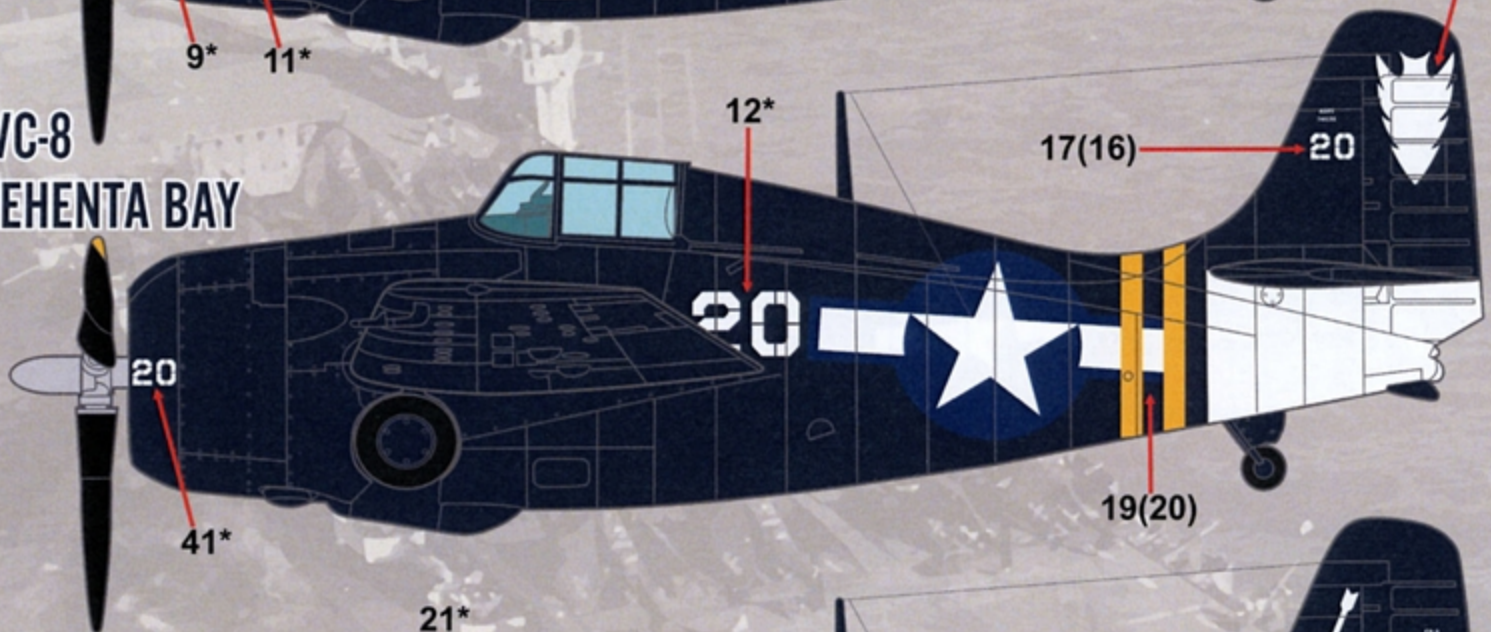

RESEARCH MATERIALS
 PROVIDED BY
DETAIL & SCALE
www.detailandscale.com

FM-2 VC-4
USS KANDASAN BAY
1944

FM-2 VC-4
USS WHITE PLAINS
1944

FM-2 VC-8
USS NEHENTA BAY
1945

FM-2 VC-27
USS SAVO ISLAND
1945

24(25)

**NOTE: DECAL NUMBERS WITH AN "*" INDICATE REPEATED PLACEMENT ON THE RIGHT SIDE.
**DECAL NUMBERS MARKED IN () INDICATE PLACEMENT ON THE RIGHT SIDE

GLOSSY SEA BLUE FS 15042 GLOSS WHITE FS 17875

FM-2 VC-79
USS SARGENT BAY
1945

FM-2 VC-88
USS HOGGATT BAY
1945

FM-2 VC-88
USS SAGINAW BAY
1945

FM-2 VC-93
USS PETROF BAY
1945

"NOTE: DECAL NUMBERS WITH AN "*" INDICATE REPEATED PLACEMENT ON THE RIGHT SIDE.
"DECAL NUMBERS MARKED IN () INDICATE PLACEMENT ON THE RIGHT SIDE

GLOSSY SEA BLUE FS 15042 **GLOSS WHITE** FS 17875

FM-2 VC-94
USS SHAMROCK BAY
1945

FM-2 VC-96
USS RUDYERD BAY
1945

FM-2 VC-97
USS MAKASSAT STRAIT
1945

FM-2 VC-99
USS HOGGATT BAY
1944

78* 81* **NOTE: DECAL NUMBERS WITH AN "*" INDICATE REPEATED PLACEMENT ON THE RIGHT SIDE. **DECAL NUMBERS MARKED IN () INDICATE PLACEMENT ON THE RIGHT SIDE