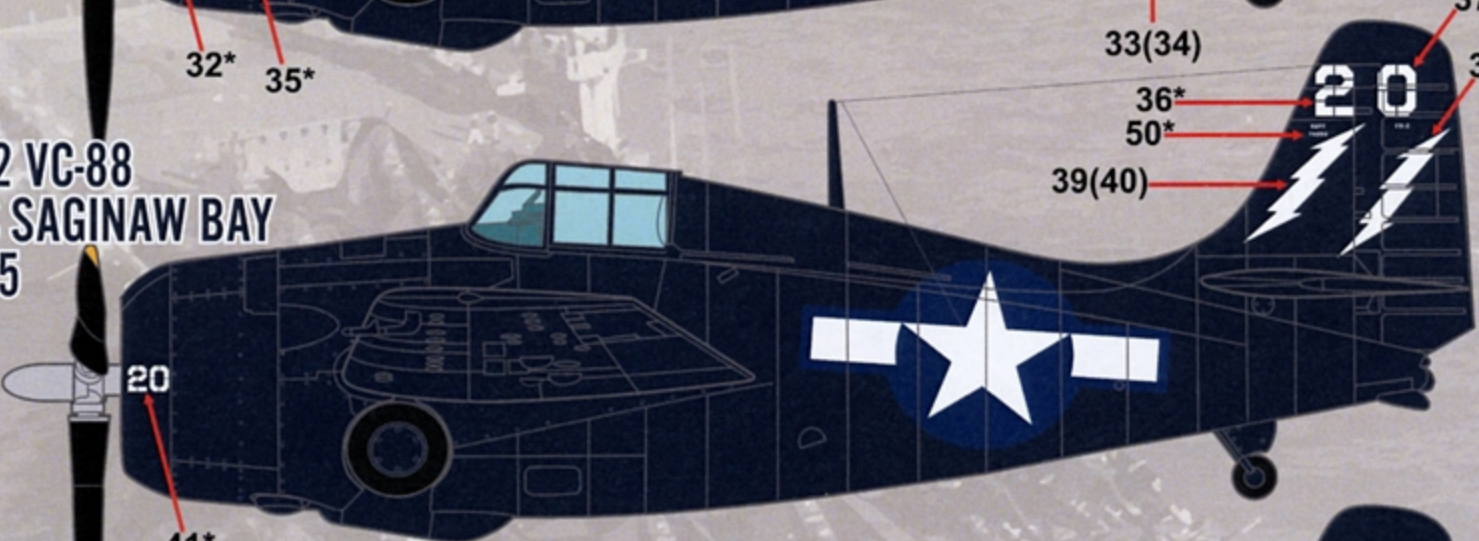

RESEARCH MATERIALS
 PROVIDED BY
DETAIL & SCALE
www.detailandscale.com

FM-2 VC-4
USS KANDASAN BAY
1944

FM-2 VC-4
USS WHITE PLAINS
1944

FM-2 VC-8
USS NEHENTA BAY
1945

FM-2 VC-27
USS SAVO ISLAND
1945

24(25)

**NOTE: DECAL NUMBERS WITH AN "*" INDICATE REPEATED PLACEMENT ON THE RIGHT SIDE.
**DECAL NUMBERS MARKED IN () INDICATE PLACEMENT ON THE RIGHT SIDE

GLOSSY SEA BLUE FS 15042 GLOSS WHITE FS 17875

FM-2 VC-79
USS SARGENT BAY
1945

FM-2 VC-88
USS HOGGATT BAY
1945

FM-2 VC-88
USS SAGINAW BAY
1945

FM-2 VC-93
USS PETROF BAY
1945

"NOTE: DECAL NUMBERS WITH AN "*" INDICATE REPEATED PLACEMENT ON THE RIGHT SIDE.
"DECAL NUMBERS MARKED IN () INDICATE PLACEMENT ON THE RIGHT SIDE

GLOSSY SEA BLUE FS 15042 **GLOSS WHITE** FS 17875

FM-2 VC-94
USS SHAMROCK BAY
1945

FM-2 VC-96
USS RUDYERD BAY
1945

FM-2 VC-97
USS MAKASSAT STRAIT
1945

FM-2 VC-99
USS HOGGATT BAY
1944

78* 81* **NOTE: DECAL NUMBERS WITH AN "*" INDICATE REPEATED PLACEMENT ON THE RIGHT SIDE. **DECAL NUMBERS MARKED IN () INDICATE PLACEMENT ON THE RIGHT SIDE

**APPLY NATIONAL
INSIGNIA FIRST, THEN
APPLY STRIPES

FM-2 VC-4
USS KANDASAN BAY
1944

FM-2 VC-4
USS WHITE PLAINS
1944

FM-2 VC-8
USS NEHENTA BAY
1945

**GLOSSY SEA BLUE
FS 15042**

FM-2 VC-96
USS RUDYERD BAY
1945