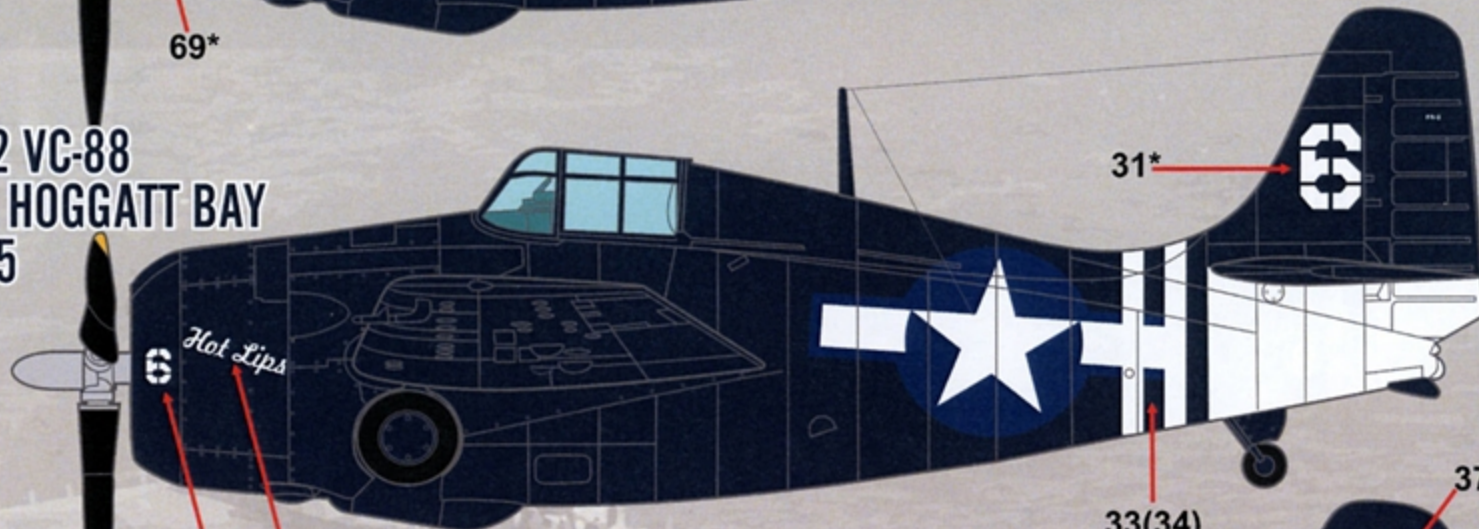

RESEARCH MATERIALS
 PROVIDED BY
DETAIL & SCALE
www.detailandscale.com

FM-2 VC-4
USS KANDASAN BAY
1944

FM-2 VC-4
USS WHITE PLAINS
1944

FM-2 VC-8
USS NEHENTA BAY
1945

FM-2 VC-27
USS SAVO ISLAND
1945

24(25)

**NOTE: DECAL NUMBERS WITH AN "*" INDICATE REPEATED PLACEMENT ON THE RIGHT SIDE.
**DECAL NUMBERS MARKED IN () INDICATE PLACEMENT ON THE RIGHT SIDE

GLOSSY SEA BLUE FS 15042 GLOSS WHITE FS 17875

FM-2 VC-79
USS SARGENT BAY
1945

FM-2 VC-88
USS HOGGATT BAY
1945

FM-2 VC-88
USS SAGINAW BAY
1945

FM-2 VC-93
USS PETROF BAY
1945

"NOTE: DECAL NUMBERS WITH AN "*" INDICATE REPEATED PLACEMENT ON THE RIGHT SIDE.
"DECAL NUMBERS MARKED IN () INDICATE PLACEMENT ON THE RIGHT SIDE