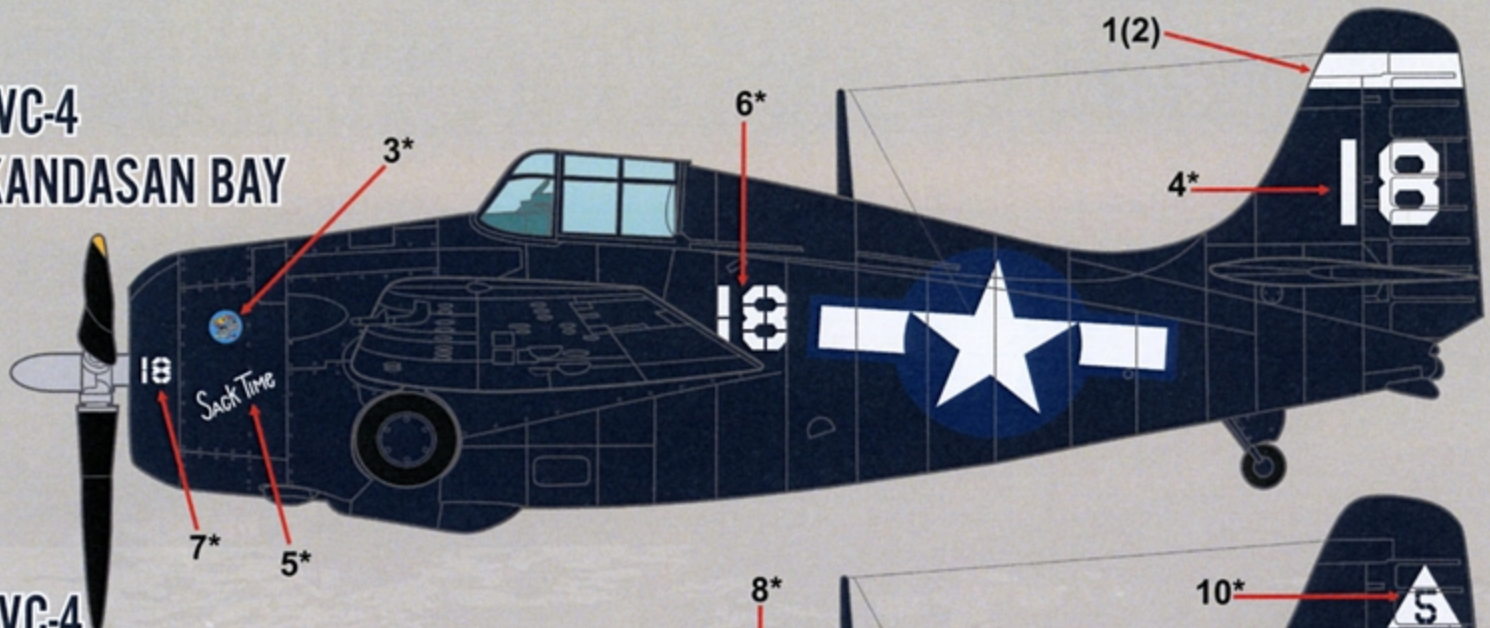

FURBALL
 *** AERO-DESIGN ***
DETAIL & SCALE

COLORS & MARKINGS OF US NAVY WILDCATS

DECALS PRINTED BY
cartograf

F/D&S-4822

**OPTIONS FOR 12
 FM-2 WILDCATS**

DECALS SIZED TO
 WORK BEST WITH
 THE HOBBY BOSS KIT

RESEARCH MATERIALS
 PROVIDED BY
DETAIL & SCALE
www.detailandscale.com

FM-2 VC-4
USS KANDASAN BAY
1944

FM-2 VC-4
USS WHITE PLAINS
1944

FM-2 VC-8
USS NEHENTA BAY
1945

FM-2 VC-27
USS SAVO ISLAND
1945

24(25)

**NOTE: DECAL NUMBERS WITH AN "*" INDICATE REPEATED PLACEMENT ON THE RIGHT SIDE.
**DECAL NUMBERS MARKED IN () INDICATE PLACEMENT ON THE RIGHT SIDE