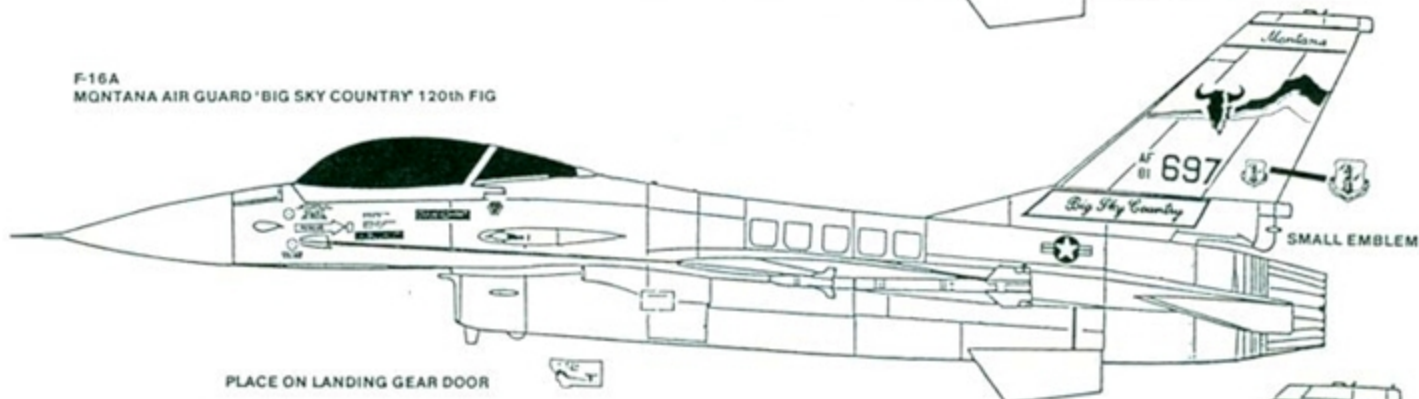

F-16As: KANSAS ANG., MONTANA ANG., TEXAS ANG.; F-16D: 52nd TFW, W. GERMANY

F-16A
COMMANDERS FALCON OF THE 184th TFG 'FLYING JAYHAWKS'
KANSAS ANG

F-16A
MONTANA AIR GUARD 'BIG SKY COUNTRY' 120th FIG

F-16A
182 TFS / 149 TFG TEXAS AIR GUARD

F-16D
COMMANDERS BIRD FROM THE 52 TFW SPRANGDEHELM A.B.,
W. GERMANY

F-16D

- FS 36118
- FS 36270
- FS 36375

RESEARCH BY
NORRIS GRASER

WHITE ANTI COLLISION BEACON

FS 16251

PORT LIGHT RED
STARBOARD LIGHT GREEN

WHITE NAVIGATIONAL LIGHT

FIGHTING FALCON

RESEARCH BY
MARK ANDERSON

ADDITIONAL DATA AVAILABLE ON SUPER SCALE SHEET NO. 48-281

SUPER SCALE DECAL