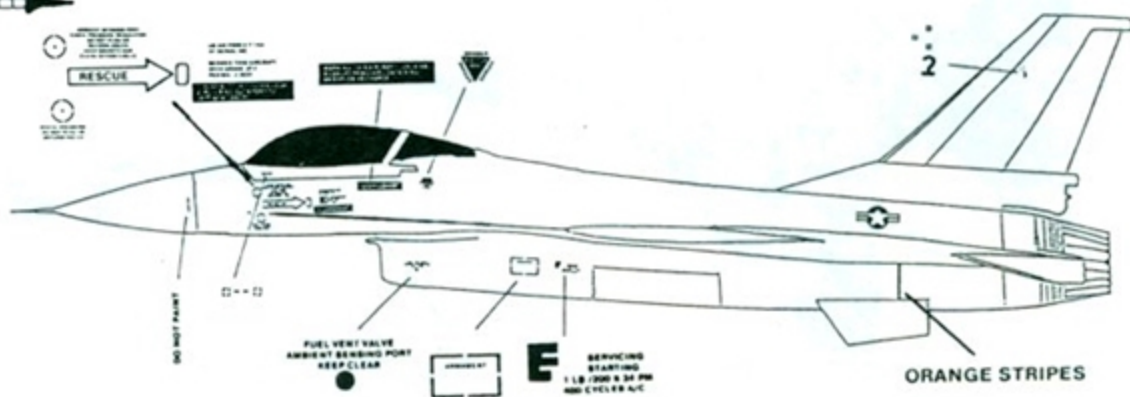

SUPER SCALE DECAL