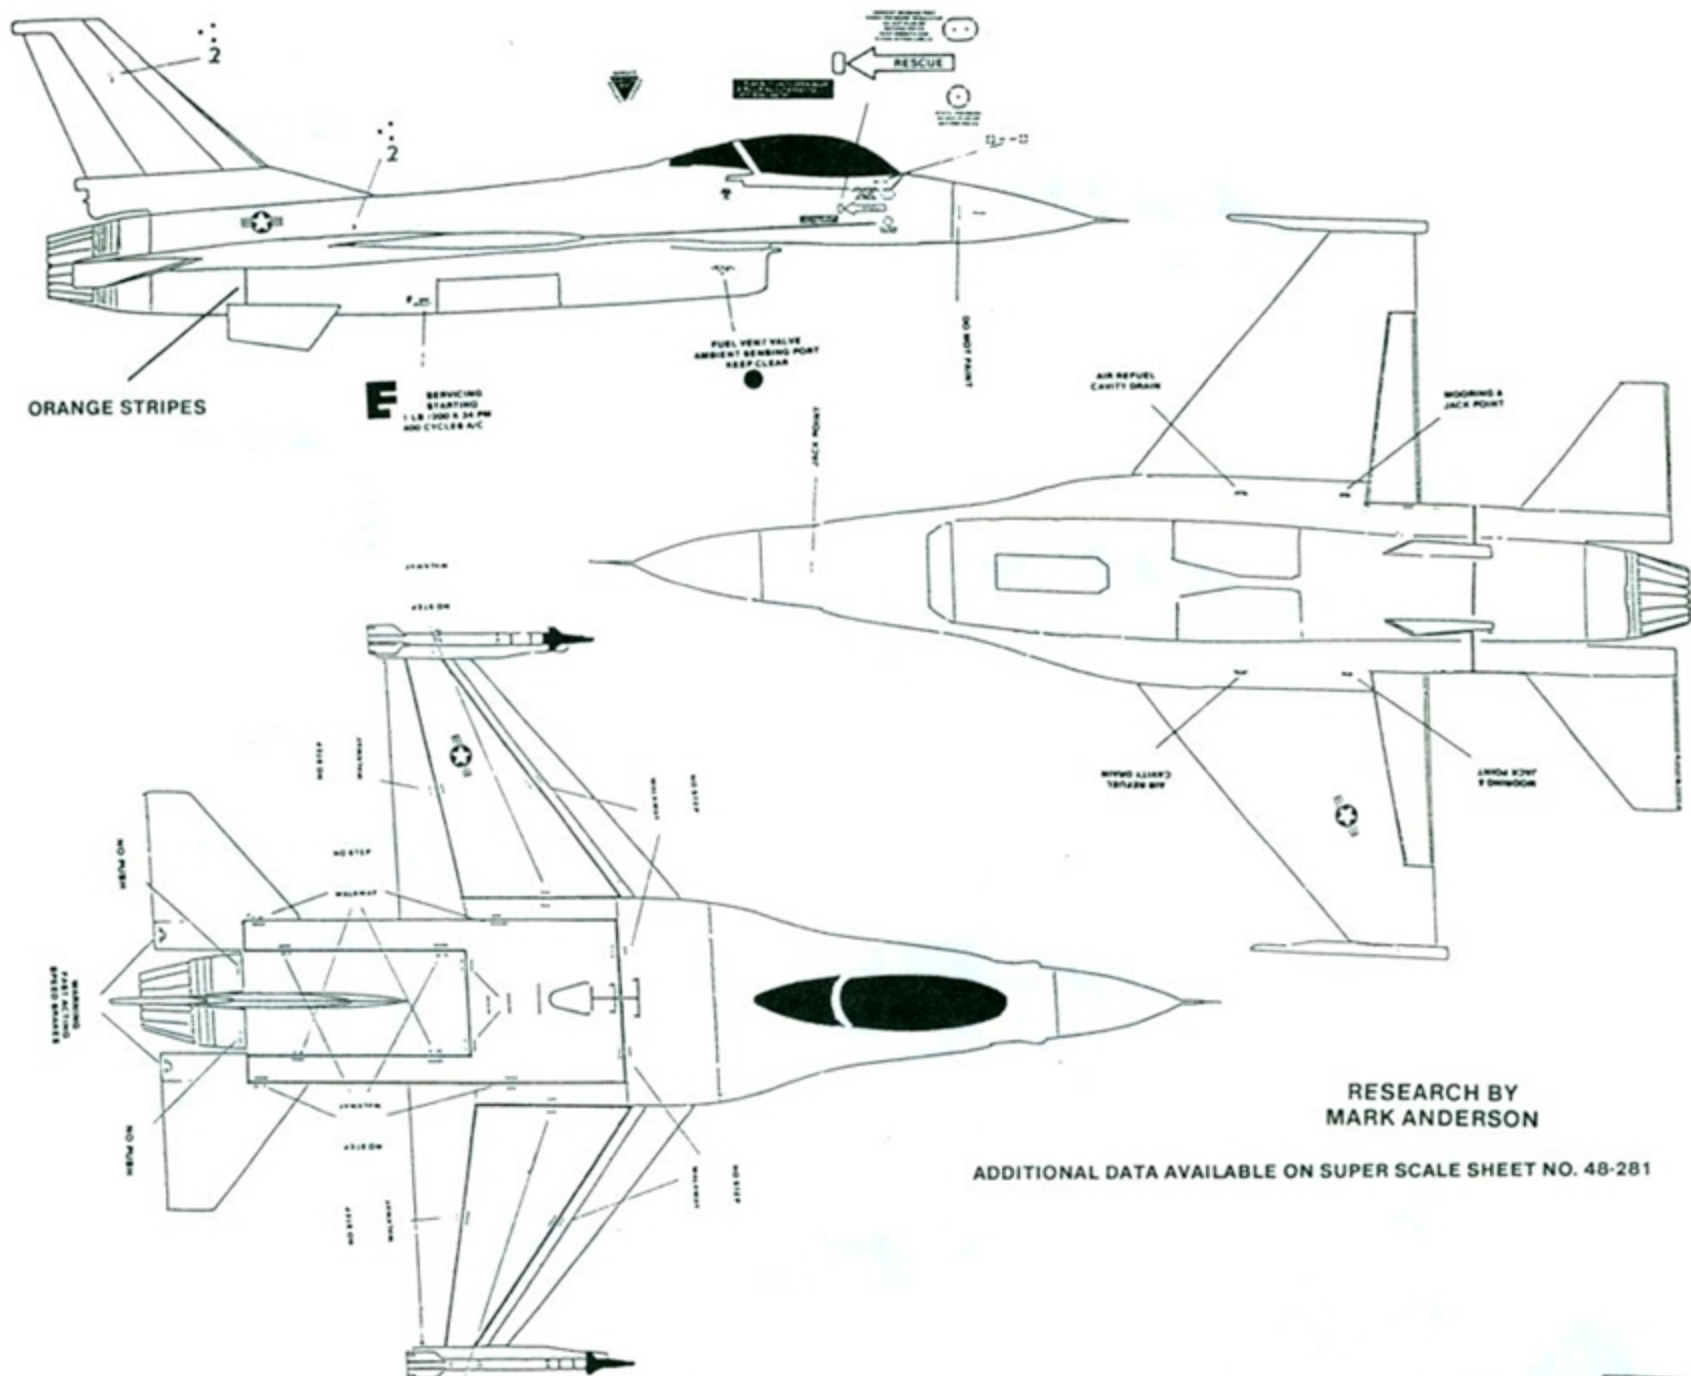

F-16As: KANSAS ANG., MONTANA ANG., TEXAS ANG.; F-16D: 52nd TFW, W. GERMANY

F-16A
COMMANDERS FALCON OF THE 184th TFG 'FLYING JAYHAWKS'
KANSAS ANG

F-16A
MONTANA AIR GUARD 'BIG SKY COUNTRY' 120th FIG

F-16A
182 TFS / 149 TFG TEXAS AIR GUARD

F-16D
COMMANDERS BIRD FROM THE 52 TFW SPRANGDEHELM A.B.,
W. GERMANY

F-16D

- FS 36118
- FS 36270
- FS 36375

RESEARCH BY
NORRIS GRASER

WHITE ANTI COLLISION BEACON

FS 16251

PORT LIGHT RED
STARBOARD LIGHT GREEN

WHITE NAVIGATIONAL LIGHT

FIGHTING FALCON

RESEARCH BY
MARK ANDERSON

ADDITIONAL DATA AVAILABLE ON SUPER SCALE SHEET NO. 48-281

SUPER SCALE DECAL