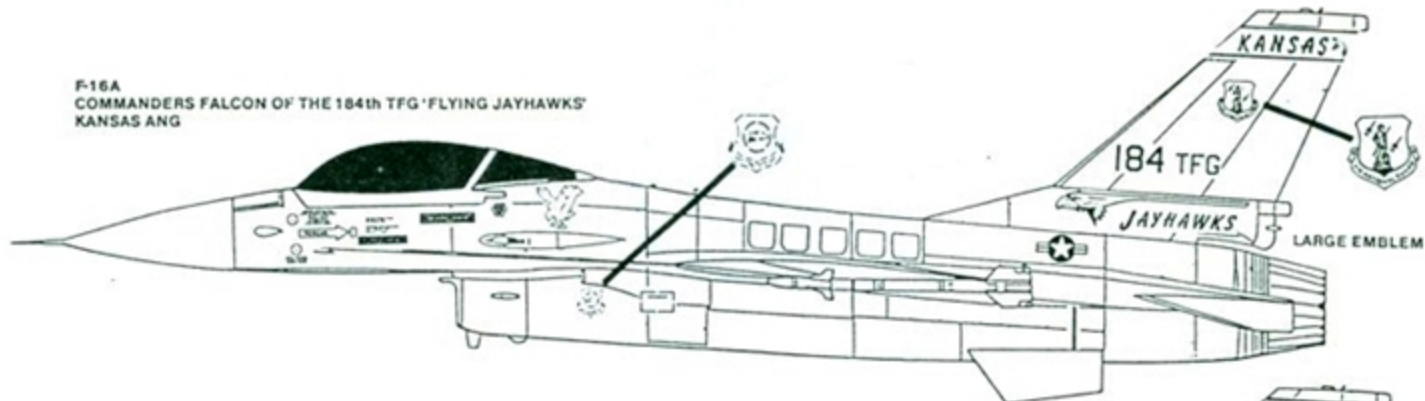

F-16As: KANSAS ANG., MONTANA ANG., TEXAS ANG.; F-16D: 52nd TFW, W. GERMANY

F-16A
COMMANDERS FALCON OF THE 184th TFG 'FLYING JAYHAWKS'
KANSAS ANG

F-16A
MONTANA AIR GUARD 'BIG SKY COUNTRY' 120th FIG

F-16A
182 TFS / 149 TFG TEXAS AIR GUARD

F-16D
COMMANDERS BIRD FROM THE 52 TFW SPRANGDEHELM A.B.,
W. GERMANY

F-16D

- FS 36118
- FS 36270
- FS 36375

RESEARCH BY
NORRIS GRASER

WHITE ANTI COLLISION BEACON

FS 16251

PORT LIGHT RED
STARBOARD LIGHT GREEN