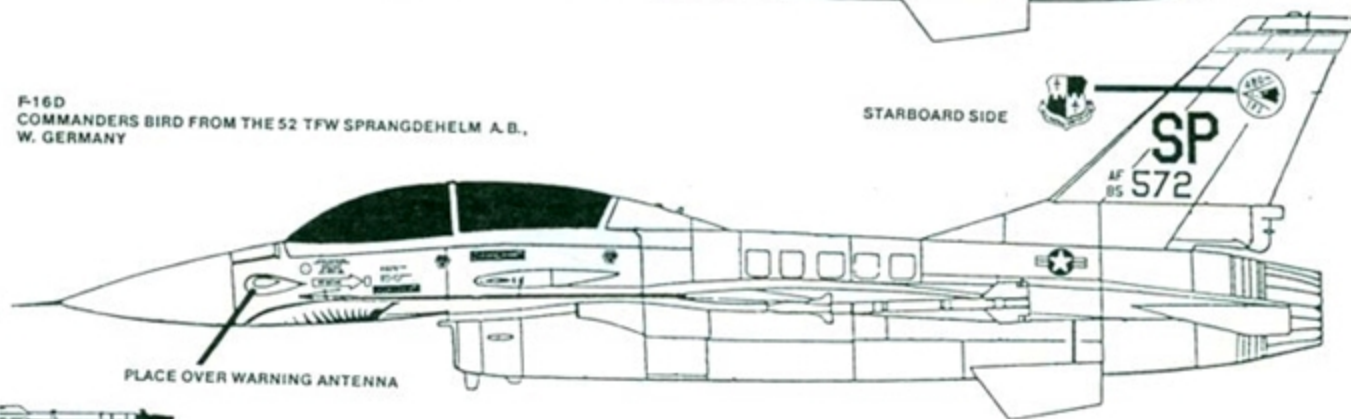

F-16As: KANSAS ANG., MONTANA ANG., TEXAS ANG.; F-16D: 52nd TFW, W. GERMANY

F-16A
COMMANDERS FALCON OF THE 184th TFG 'FLYING JAYHAWKS'
KANSAS ANG

F-16A
MONTANA AIR GUARD 'BIG SKY COUNTRY' 120th FIG

F-16A
182 TFS / 149 TFG TEXAS AIR GUARD

F-16D
COMMANDERS BIRD FROM THE 52 TFW SPRANGDEHELM A.B.,
W. GERMANY

F-16D

- FS 36118
- FS 36270
- FS 36375

RESEARCH BY
NORRIS GRASER

WHITE ANTI COLLISION BEACON

FS 16251

PORT LIGHT RED
STARBOARD LIGHT GREEN

WHITE NAVIGATIONAL LIGHT

FIGHTING FALCON

RESEARCH BY
MARK ANDERSON

ADDITIONAL DATA AVAILABLE ON SUPER SCALE SHEET NO. 48-281

SUPER SCALE DECAL