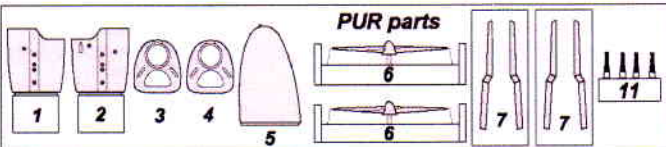

accessories
model kits

Fw 58 C Nachtjäger with four MG 17

AMLA 72 088 in 1/72scale

**Flame dampers
of exhausts**