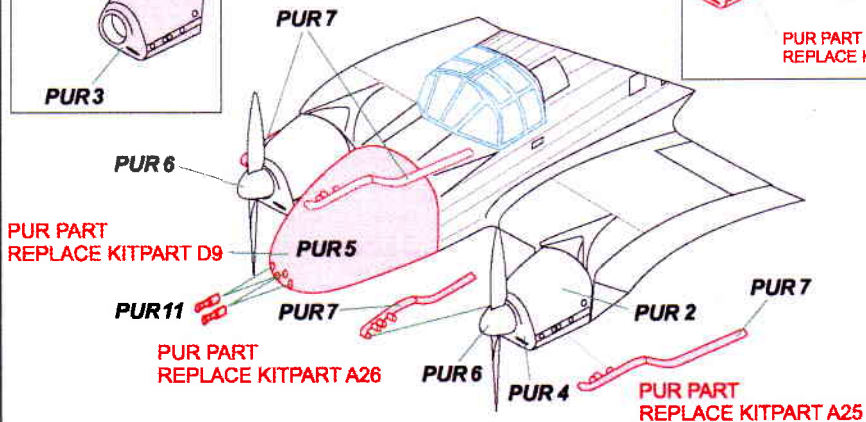

accessories
model kits

Fw 58 C Nachtjäger with four MG 17

AMLA 72 088 in 1/72scale

**Flame dampers
of exhausts**