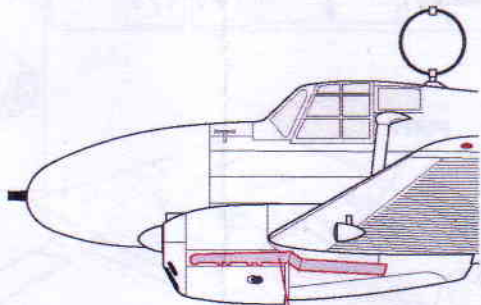

accessories
model kits

Fw 58 C Nachtjäger with four MG 17

AMLA 72 088 in 1/72scale

**Flame dampers
of exhausts**