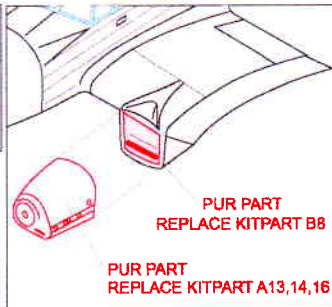

accessories
model kits

Fw 58 C Nachtjäger with four MG 17

AMLA 72 088 in 1/72scale

**Flame dampers
of exhausts**