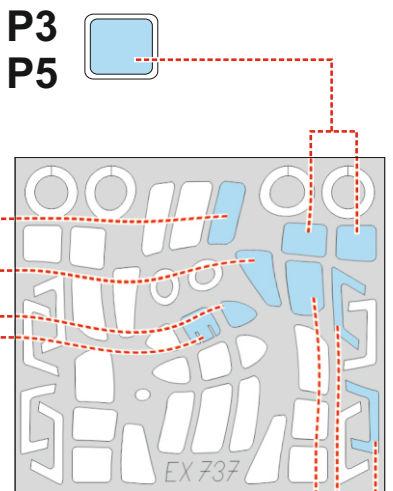

HH-34J TFace

EX 737

for kit **TRUMPETER**

scale **1/48**

LIQUID MASK

OUTSIDE

Canopy

INSIDE