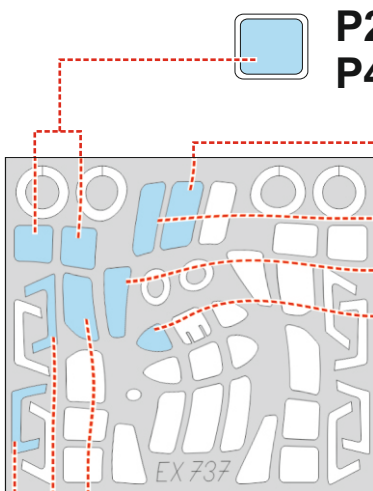

HH-34J TFace

EX 737

for kit **TRUMPETER**

scale **1/48**

LIQUID MASK

OUTSIDE

Canopy

INSIDE

Q11

Q10

LIQUID MASK