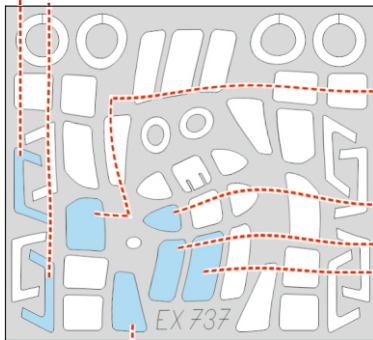

HH-34J TFace

EX 737

for kit **TRUMPETER**

scale **1/48**

LIQUID MASK

OUTSIDE

Canopy

INSIDE

Q11

Q10

LIQUID MASK