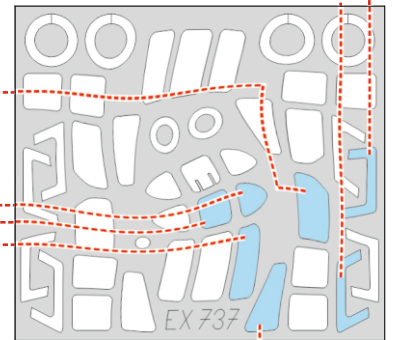

HH-34J TFace

EX 737

for kit **TRUMPETER**

scale **1/48**

LIQUID MASK

OUTSIDE

Canopy

INSIDE

Q11

Q10

LIQUID MASK