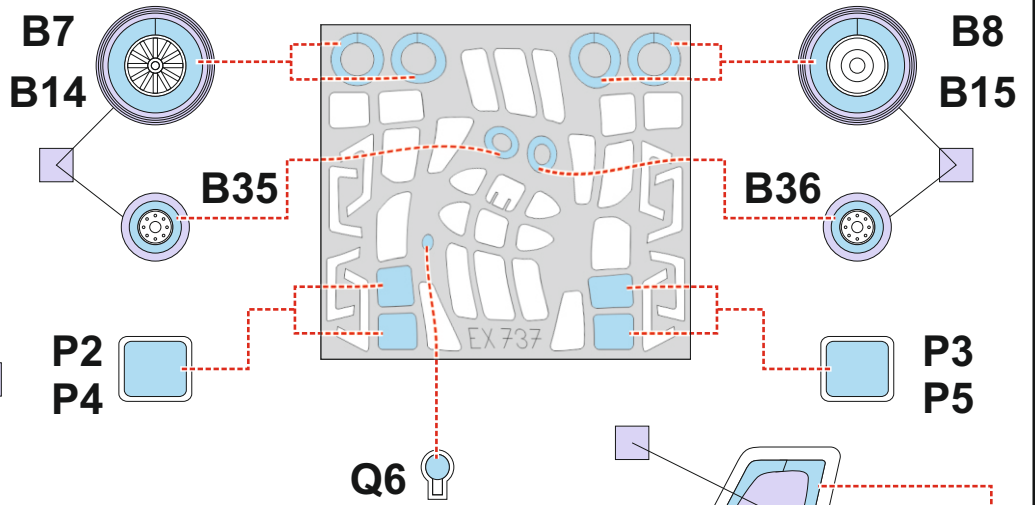

HH-34J TFace

EX 737

for kit **TRUMPETER**

scale **1/48**

LIQUID MASK

OUTSIDE

Canopy

INSIDE

Q11

Q10

LIQUID MASK