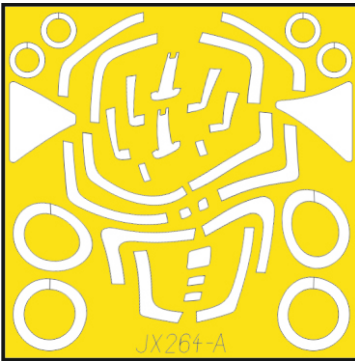

Mirage 2000D/N TFace

for kit **KITTY HAWK**

scale **1/32**

LIQUID MASK

INSIDE

INSIDE