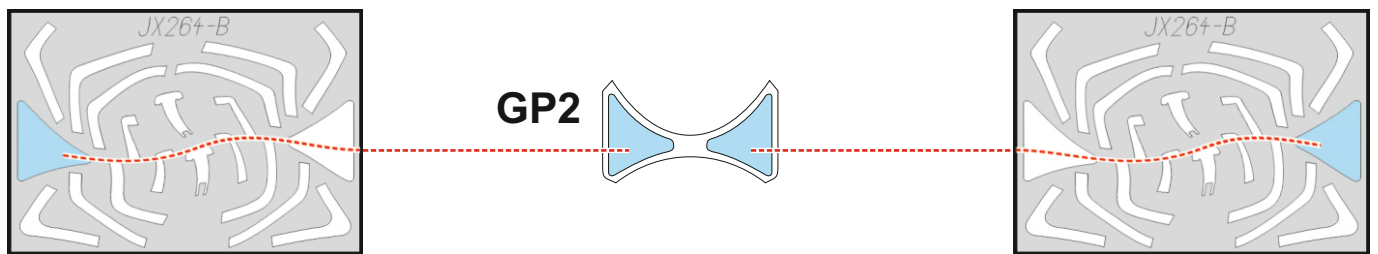

Mirage 2000D/N TFace

for kit **KITTY HAWK**

scale **1/32**

LIQUID MASK

INSIDE

INSIDE