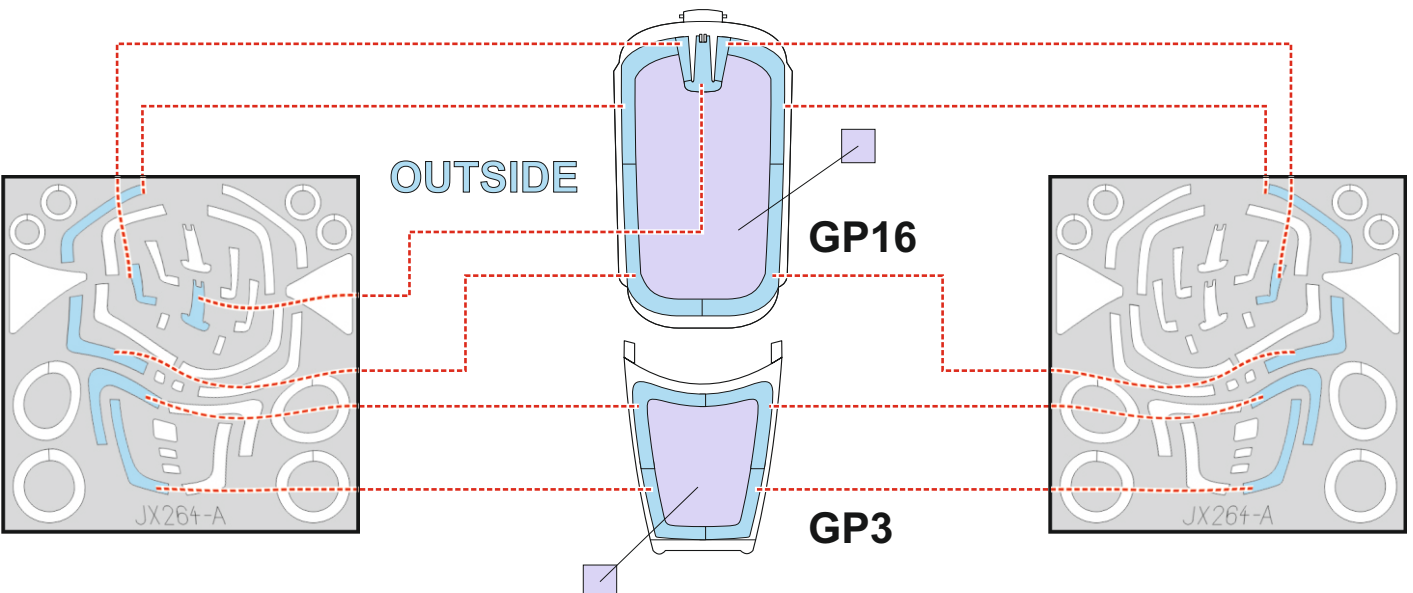

Mirage 2000D/N TFace

for kit **KITTY HAWK**

scale **1/32**

LIQUID MASK

INSIDE

INSIDE