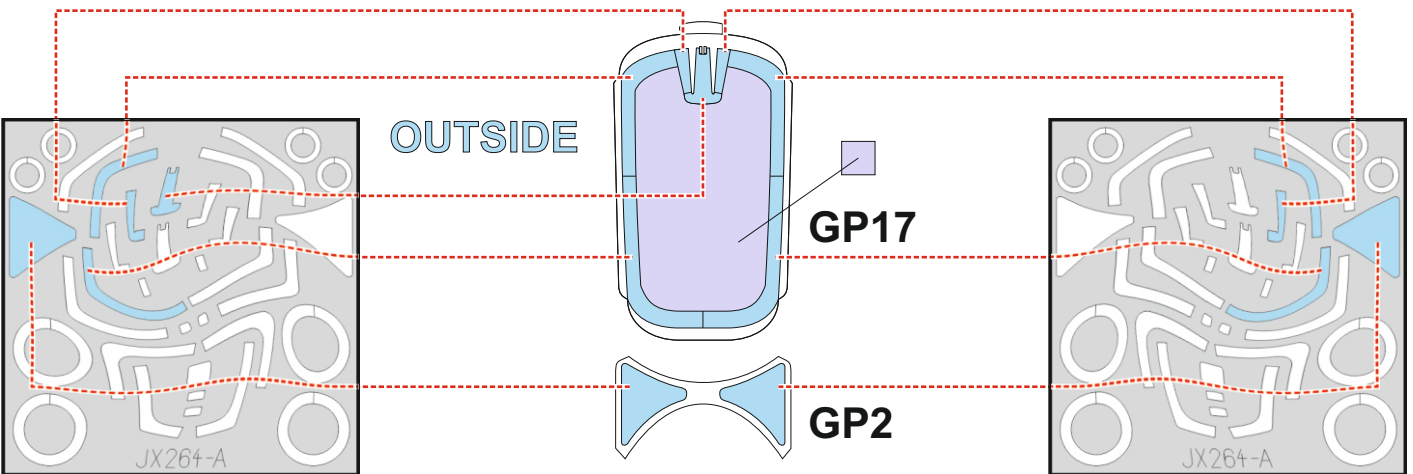

Mirage 2000D/N TFace

for kit **KITTY HAWK**

scale **1/32**

LIQUID MASK

INSIDE

INSIDE