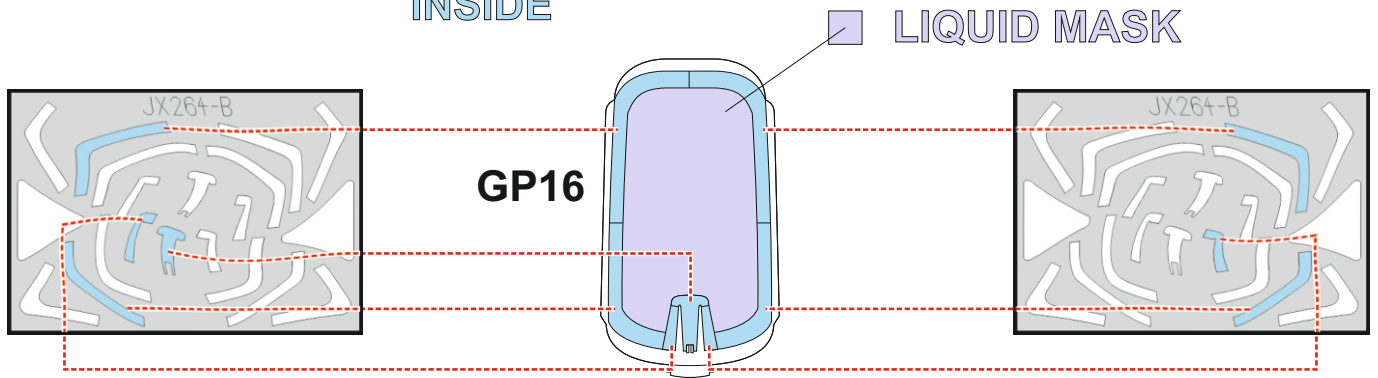

Mirage 2000D/N TFace

for kit **KITTY HAWK**

scale **1/32**

LIQUID MASK

INSIDE

INSIDE