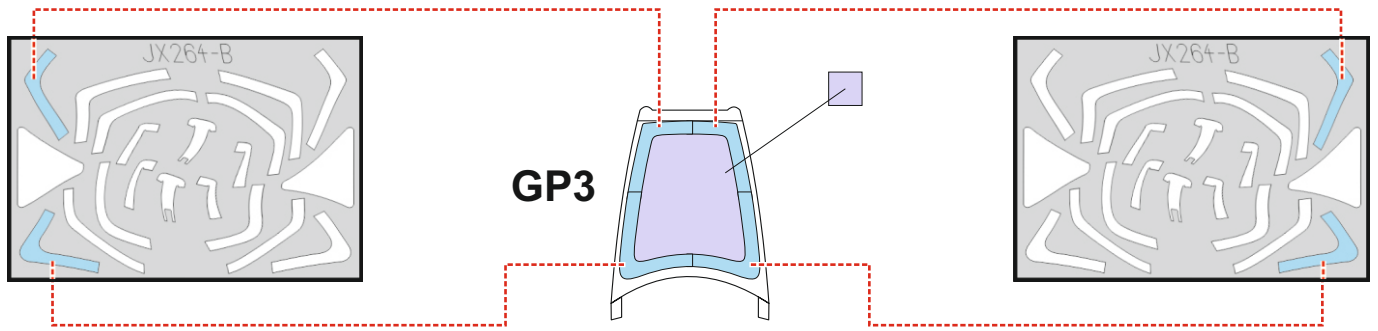

Mirage 2000D/N TFace

for kit **KITTY HAWK**

scale **1/32**

LIQUID MASK

INSIDE

INSIDE