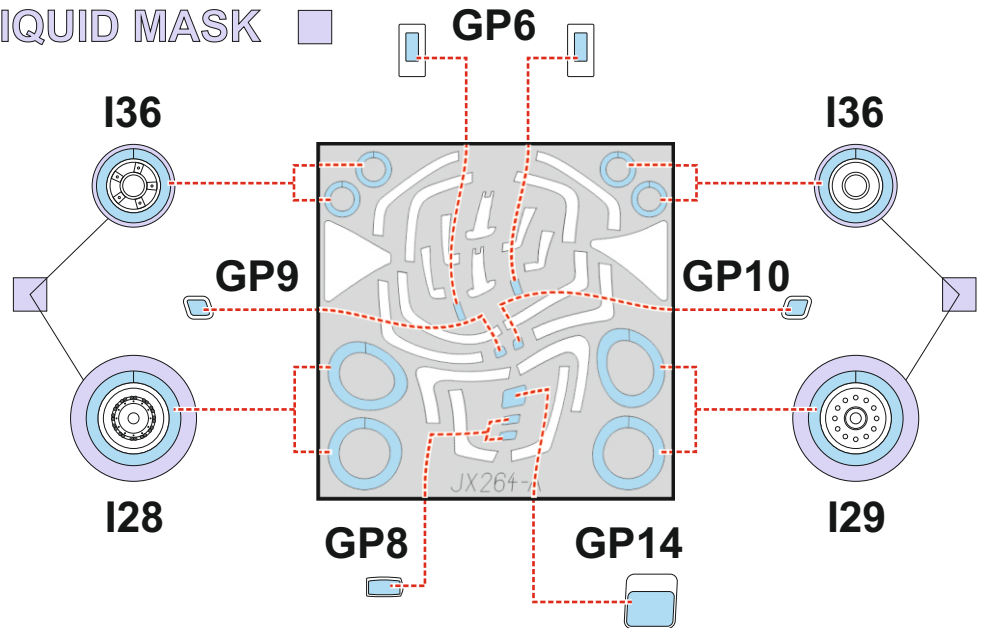

Mirage 2000D/N TFace

for kit **KITTY HAWK**

scale **1/32**

LIQUID MASK

INSIDE

INSIDE