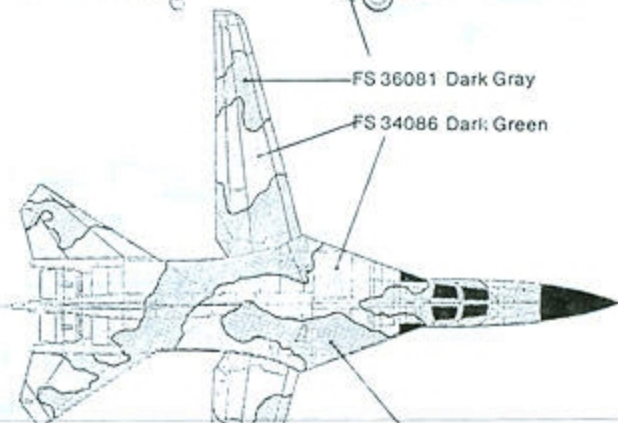

Grey stencil data available on SuperScale Sheet No.48-396

FS 34086 Dark Green

FS 36081 Dark Gray

FS 34086 Dark Green

FS 36081 Dark Gray

FS 36118 Gunship Gray

FS 34086 Dark Green

Research by: