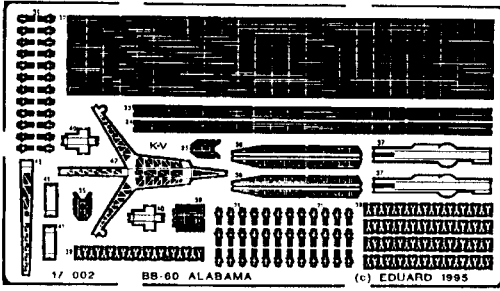

BB-60 ALABAMA

17 002

1/700 scale detail set

Recommended kit: HASEGAWA

- REMOVE
- OPPOSITE SIDE
- REPLACE

kit part 36

kit part 18

kit part 9

kit part 30