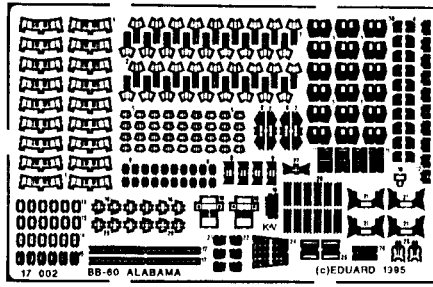

BB-60 ALABAMA

17 002

1/700 scale detail set

Recommended kit: HASEGAWA

- REMOVE
- OPPOSITE SIDE
- REPLACE

kit part 36

kit part 18

kit part 9

kit part 30