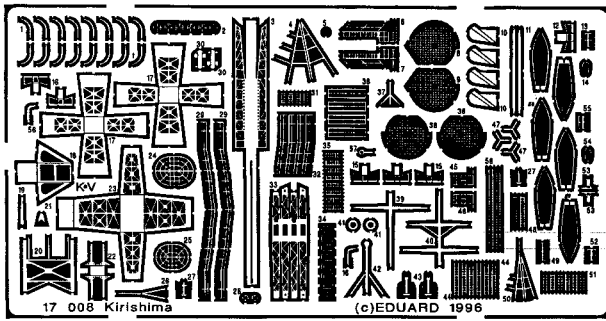

# KIRISHIMA

17 008

1/700 scale detail set for Hasegawa kit

- OPPOSITE SIDE
- REMOVE
- REPLACE

kit part K1

TURRET C

kit part K2

4