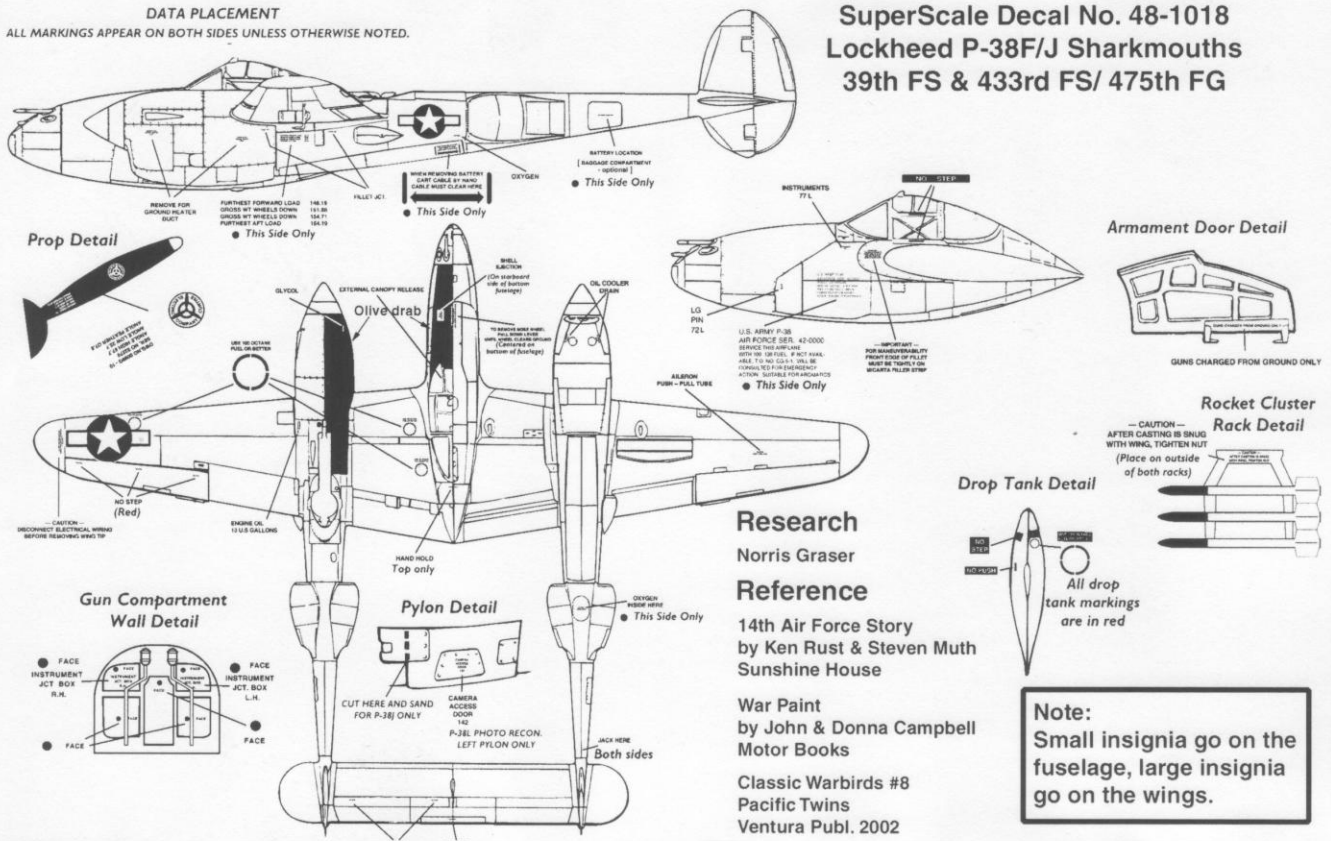

**DATA PLACEMENT**  
ALL MARKINGS APPEAR ON BOTH SIDES UNLESS OTHERWISE NOTED.

**SuperScale Decal No. 48-1018**  
**Lockheed P-38F/J Sharkmouths**  
**39th FS & 433rd FS/ 475th FG**

**P-38F-5-LO**  
"The Flying Dutchman"  
Lt. Edward W. Randall  
39th FS, 1943  
Ser. #42-12645

**P-38J-10-LO**  
"St. Louis Blues"  
Ser. #42-104391  
433rd FS/ 475th FG  
Phillippines, 1944