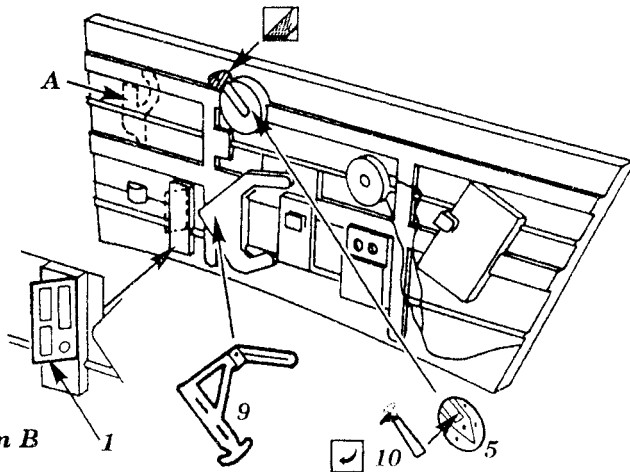

P-40 N WARHAWK

48 135

1/48 scale detail set for MAUVE kit

-  OPPOSITE SIDE
-  REMOVE
-  BEND
-  REPLACE
-  GRIND

COCKPIT

film

44 serial numbers
P40N-25,-30,-35,-40
film C

option

45 ...P40N-10,-15,-20 film B
46 ...P40N-1,-5 film A

A

COCKPIT LEFT SIDE

PILOT'S SEAT

RUDDER PEDALS

kit part C11

kit part C9

RADIATOR