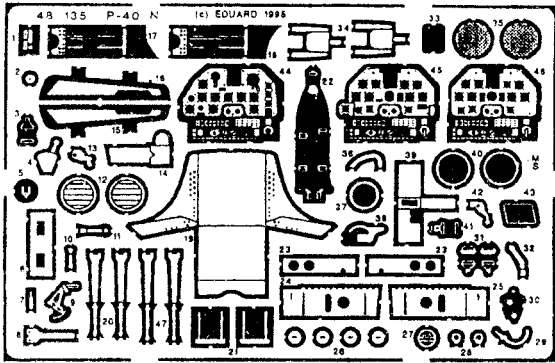

P-40 N WARHAWK

48 135

1/48 scale detail set for MAUVE kit

-  OPPOSITE SIDE
-  REMOVE
-  BEND
-  REPLACE
-  GRIND

COCKPIT

film

44 serial numbers
P40N-25,-30,-35,-40
film C

option

45 ...P40N-10,-15,-20 film B
46 ...P40N-1,-5 film A

A

COCKPIT LEFT SIDE

PILOT'S SEAT

RUDDER PEDALS

kit part C11

kit part C9

RADIATOR