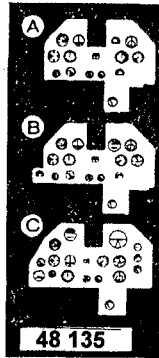

P-40 N WARHAWK

48 135

1/48 scale detail set for MAUVE kit

-  OPPOSITE SIDE
-  REMOVE
-  BEND
-  REPLACE
-  GRIND

COCKPIT

film

44 serial numbers
P40N-25,-30,-35,-40
film C

option