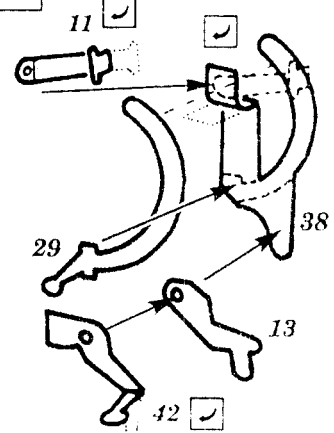

P-40 N WARHAWK

48 135

1/48 scale detail set for MAUVE kit

-  OPPOSITE SIDE
-  REMOVE
-  BEND
-  REPLACE
-  GRIND

COCKPIT

film

44 serial numbers
P40N-25,-30,-35,-40
film C

option

45 ...P40N-10,-15,-20 film B
46 ...P40N-1,-5 film A

A

COCKPIT LEFT SIDE

PILOT'S SEAT

RUDDER PEDALS

kit part C11

kit part C9

RADIATOR