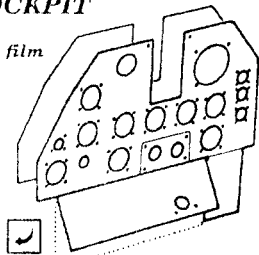

P-40 N WARHAWK

48 135

1/48 scale detail set for MAUVE kit

-  OPPOSITE SIDE
-  REMOVE
-  BEND
-  REPLACE
-  GRIND

COCKPIT

film

44 serial numbers
P40N-25,-30,-35,-40
film C

option

45 ...P40N-10,-15,-20 film B
46 ...P40N-1,-5 film A

A

COCKPIT LEFT SIDE

PILOT'S SEAT

RUDDER PEDALS

kit part C11

kit part C9

RADIATOR