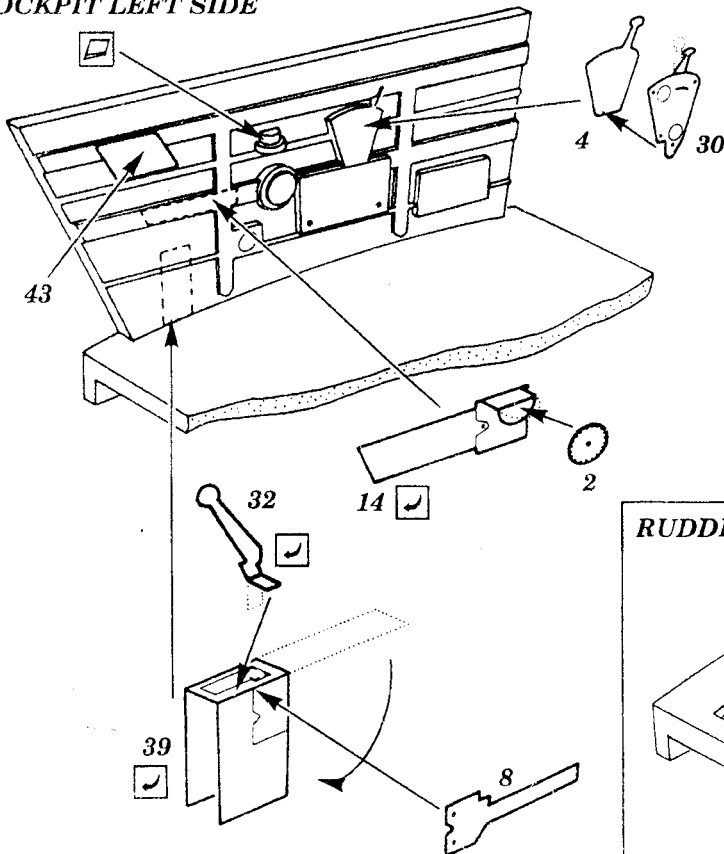

P-40 N WARHAWK

48 135

1/48 scale detail set for MAUVE kit

-  OPPOSITE SIDE
-  REMOVE
-  BEND
-  REPLACE
-  GRIND

COCKPIT

film

44 serial numbers
P40N-25,-30,-35,-40
film C

option

45 ...P40N-10,-15,-20 film B
46 ...P40N-1,-5 film A

A

COCKPIT LEFT SIDE

PILOT'S SEAT

RUDDER PEDALS

kit part C11

kit part C9

RADIATOR