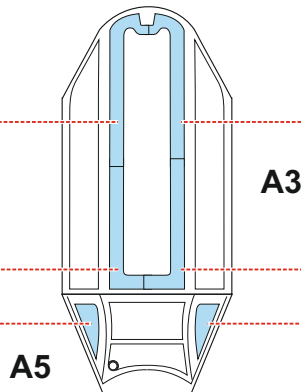

S-199 Erla canopy Weekend

LIQUID MASK 