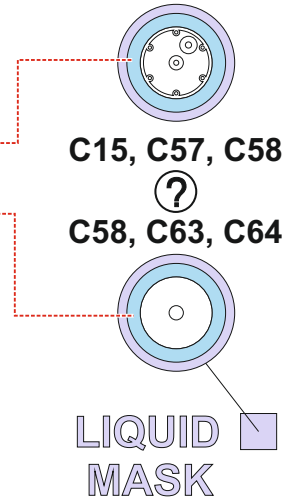

S-199 Erla canopy Weekend

LIQUID MASK 