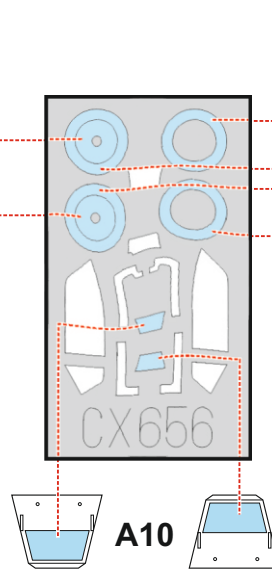

S-199 Erla canopy Weekend

LIQUID MASK 