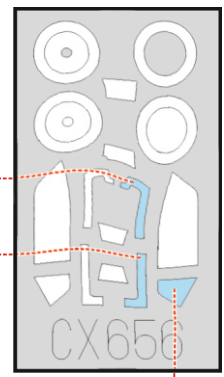

S-199 Erla canopy Weekend

LIQUID MASK 