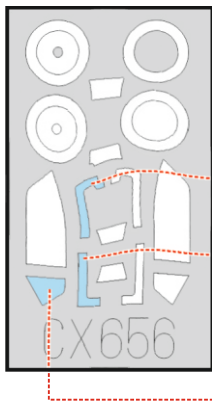

S-199 Erla canopy Weekend

LIQUID MASK 