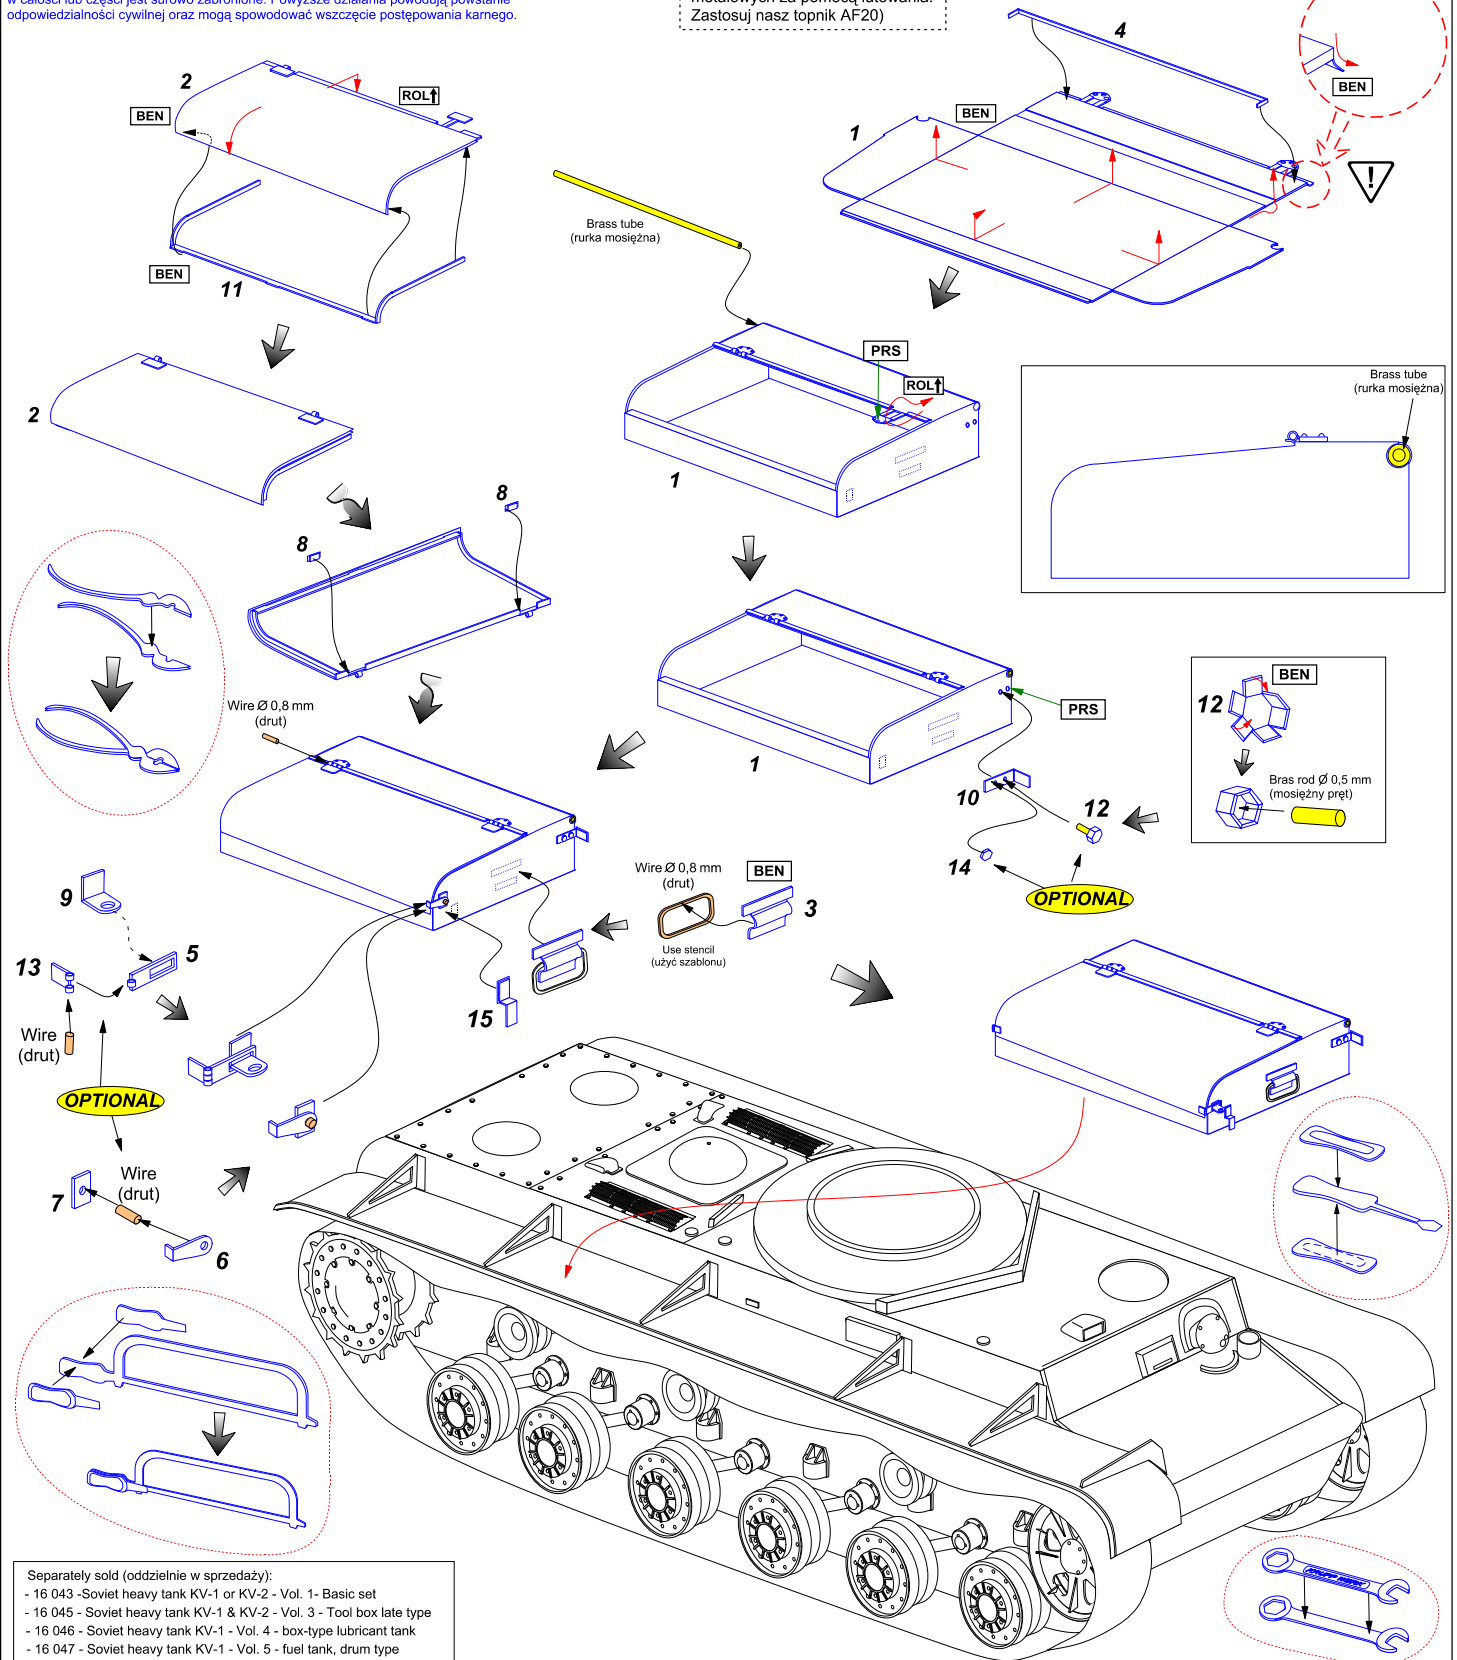

- Separately sold (oddzielnie w sprzedaży):
- 16 043 - Soviet heavy tank KV-1 or KV-2 - Vol. 1 - Basic set
  - 16 045 - Soviet heavy tank KV-1 & KV-2 - Vol. 3 - Tool box late type
  - 16 046 - Soviet heavy tank KV-1 - Vol. 4 - box-type lubricant tank
  - 16 047 - Soviet heavy tank KV-1 - Vol. 5 - fuel tank, drum type