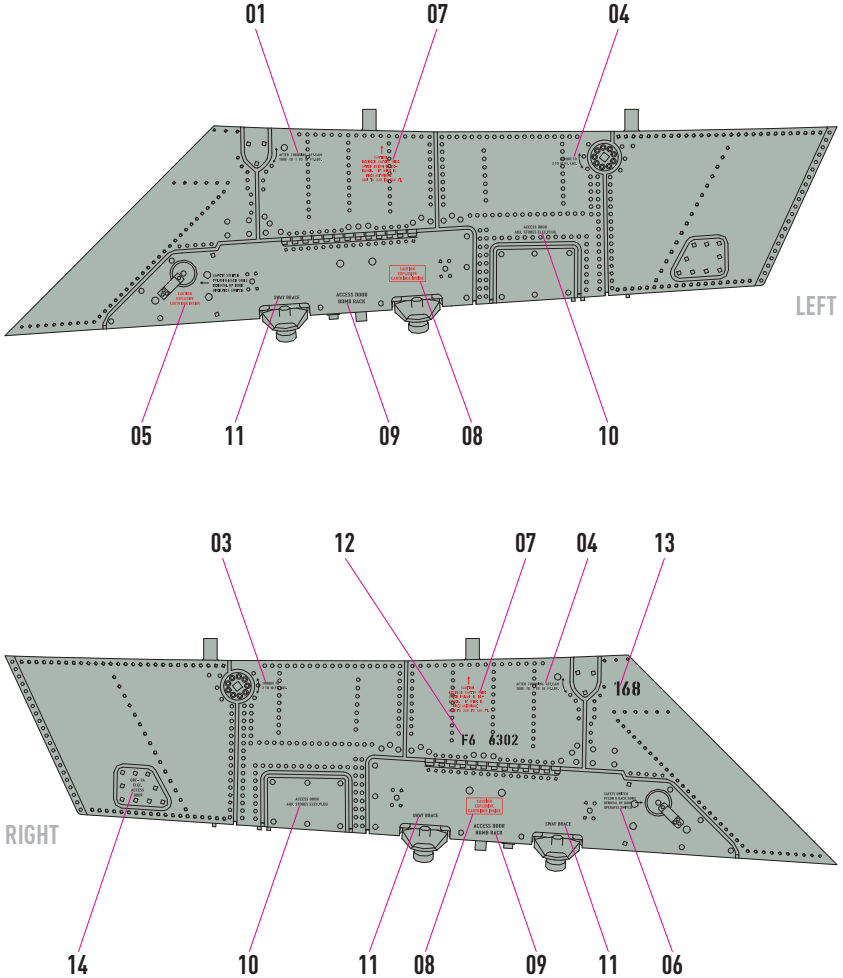

DETAILS AFTER REMOVAL FROM SPRUES

SET PYLON IN THE DIRECTION OF FLIGHT

**PAINT PYLONS IN THE COLOR
OF THE AIRCRAFT**