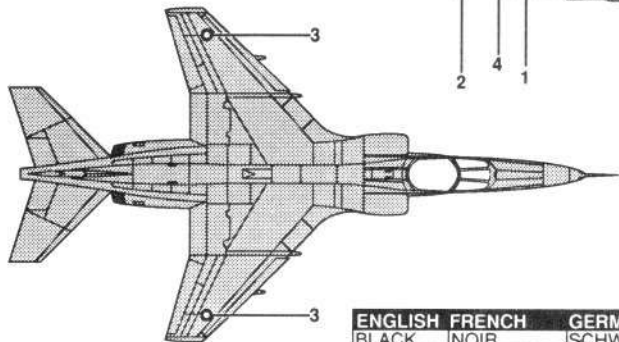

PINK-TAN FS 22519
	BLACK
	METALLIC

ENGLISH	FRENCH	GERMAN	SPANISH	ITALIAN
BLACK	NOIR	SCHWARZ	NEGRO	NERO
METALLIC	METALLIC	METALLIEK	METALICO	METALLICO
WHITE	BLANCO	WEISS	BLANC	BIANCO
TAN	BRUN CLAIR	GELB BRAUNCANELA	MARRON	CHIARRO

4430

©1993 Minicraft Models Inc.

ACADEMY
MINICRAFT