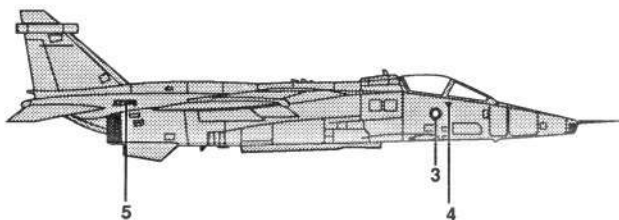

PINK-TAN FS 22519
	BLACK
	METALLIC

ENGLISH	FRENCH	GERMAN	SPANISH	ITALIAN
BLACK	NOIR	SCHWARZ	NEGRO	NERO
METALLIC	METALLIC	METALLIEK	METALICO	METALLICO
WHITE	BLANCO	WEISS	BLANC	BIANCO
TAN	BRUN CLAIR	GELB BRAUNCANELA	MARRON	CHIARRO

4430

©1993 Minicraft Models Inc.

ACADEMY
MINICRAFT