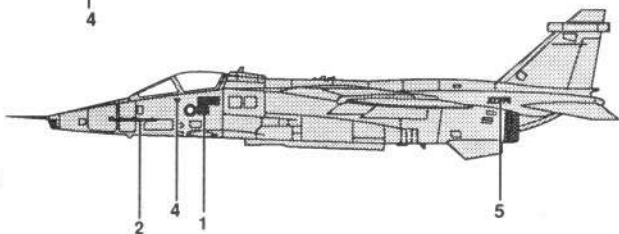

PINK-TAN FS 22519
	BLACK
	METALLIC

ENGLISH	FRENCH	GERMAN	SPANISH	ITALIAN
BLACK	NOIR	SCHWARZ	NEGRO	NERO
METALLIC	METALLIC	METALLIEK	METALICO	METALLICO
WHITE	BLANCO	WEISS	BLANC	BIANCO
TAN	BRUN CLAIR	GELB BRAUNCANELA	MARRON	CHIARRO

4430

©1993 Minicraft Models Inc.

ACADEMY
MINICRAFT