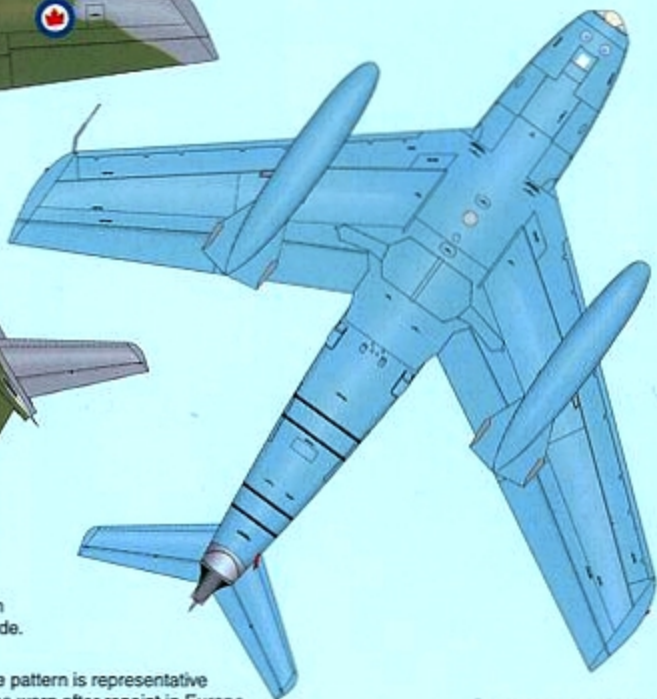

RCAF "I WING" MK6 SABRE

#72.10 1/72 SCALE
DECAL SET #48.10 1/48 SCALE
#32.3 1/32 SCALE

**Leading
Edge**
models

*Limited Edition Model Decal
(Short Production Runs)*

Complete markings for one aircraft
including all stencils.
Optional markings from 410, 439
and 441 squadrons.

RCAF SABRES
#1 FIGHTER WING
MARVILLE, FRANCE
1955-63

DARK SEA GREY

DARK GREEN

PRU BLUE

Colour match
information inside.

NOTE: Camouflage pattern is representative
of the "in service" scheme worn after repaint in Europe.

RCAF "I WING" MK6 SABRE

*Leading
Edge* MODEL

OPTIONAL MARKINGS

410 Squadron

439 Squadron

Due to the variety of kits available,
the red/yellow band is oversize
to accommodate all kits.
Trimming may be necessary.