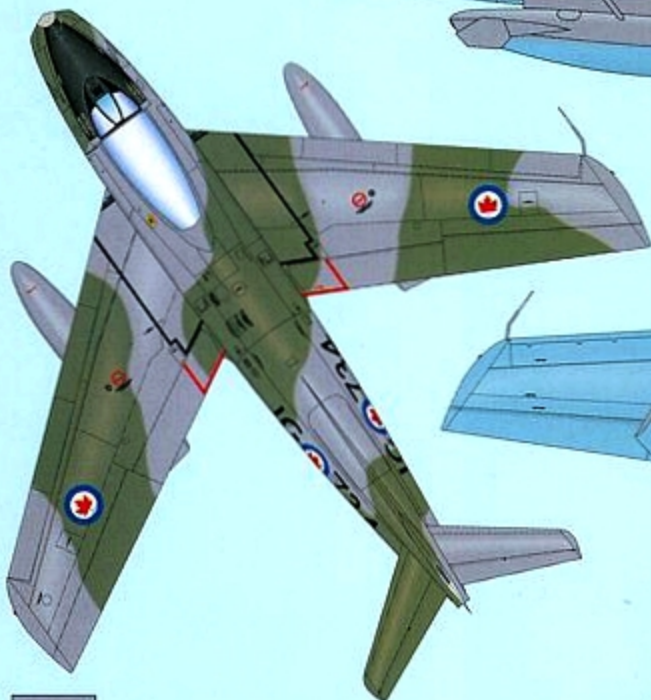

RCAF "I WING" MK6 SABRE

#72.10 1/72 SCALE
DECAL SET #48.10 1/48 SCALE
#32.3 1/32 SCALE

**Leading
Edge**
models

*Limited Edition Model Decal
(Short Production Runs)*

Complete markings for one aircraft
including all stencils.
Optional markings from 410, 439
and 441 squadrons.

RCAF SABRES
#1 FIGHTER WING
MARVILLE, FRANCE
1955-63

DARK SEA GREY

DARK GREEN

PRU BLUE

Colour match
information inside.

NOTE: Camouflage pattern is representative
of the "in service" scheme worn after repaint in Europe.

RCAF "I WING" MK6 SABRE

*Leading
Edge* MODEL

OPTIONAL MARKINGS

410 Squadron

439 Squadron

Due to the variety of kits available,
the red/yellow band is oversize
to accommodate all kits.
Trimming may be necessary.