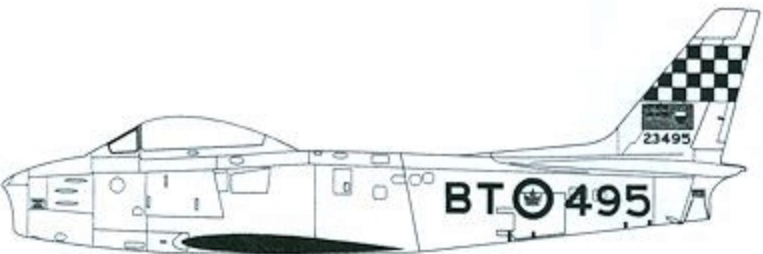

RCAF "I WING" MK6 SABRE

#72.10 1/72 SCALE
DECAL SET #48.10 1/48 SCALE
#32.3 1/32 SCALE

**Leading
Edge**
models

*Limited Edition Model Decal
(Short Production Runs)*

Complete markings for one aircraft
including all stencils.
Optional markings from 410, 439
and 441 squadrons.

RCAF "I WING" MK6 SABRE

*Leading
Edge* MODEL

OPTIONAL MARKINGS

410 Squadron

439 Squadron

Due to the variety of kits available,
the red/yellow band is oversize
to accommodate all kits.
Trimming may be necessary.

441 Squadron

Checker band requires trimming
along the trailing edge.