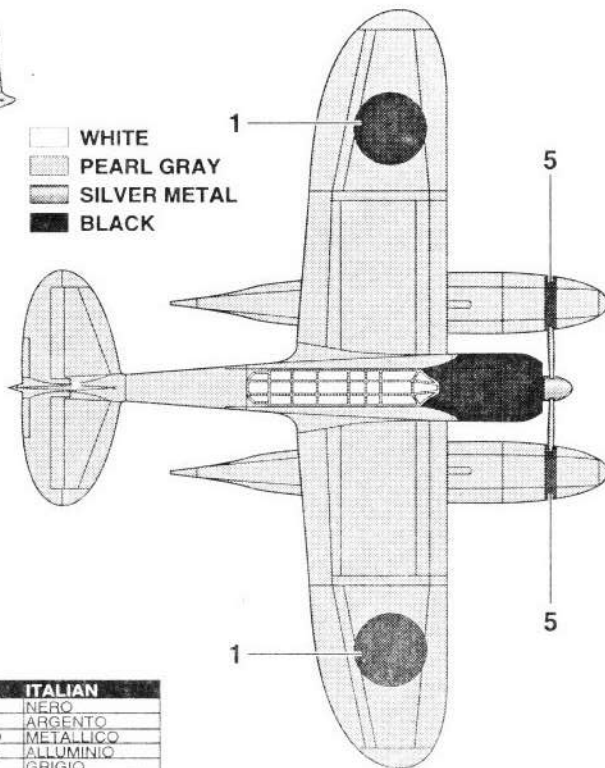

- WHITE
- PEARL GRAY
- SILVER METAL
- BLACK