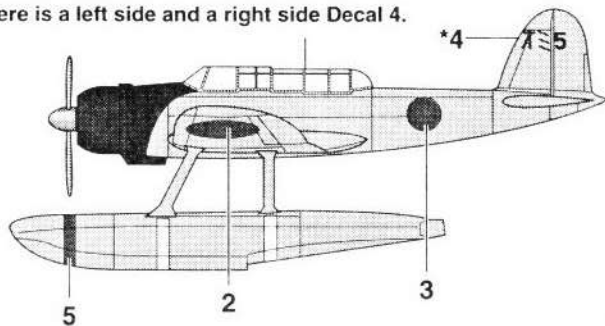

*Note: There is a left side and a right side Decal 4.