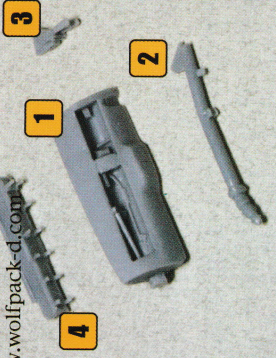

Wolfpack

www.wolfpack-d.com

F/A-18E/F Super Hornet Refueling Probe set for Hasegawa 1/48

WP48042

**1/48
Scale**

Photo by Gustav Jung

- 1** Interior
- 2** Lamp & Actuator
- 3** Refueling Probe
- 4** Cover

(A) Remove the cover panel
Please cut the kit's cover for refueling probe.

(B) Interior
Next, You have to insert the interior part.

(C) Refueling probe and actuator
Please install the probe and actuator on the inner part.

D

4

(D) Final Assembly

Finally, please attach the cover panel on the probe.