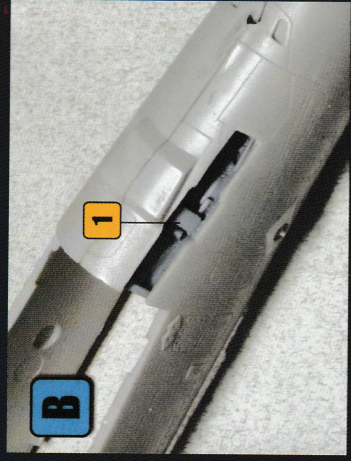

Wolfpack

www.wolfpack-d.com

F/A-18E/F Super Hornet Refueling Probe set for Hasegawa 1/48

WP48042

**1/48
Scale**

Photo by Gustav Jung

- 1** Interior
- 2** Lamp & Actuator
- 3** Refueling Probe
- 4** Cover

(A) Remove the cover panel
Please cut the kit's cover for refueling probe.

(B) Interior
Next, You have to insert the interior part.

(C) Refueling probe and actuator
Please install the probe and actuator on the inner part.

D

4

(D) Final Assembly

Finally, please attach the cover panel on the probe.