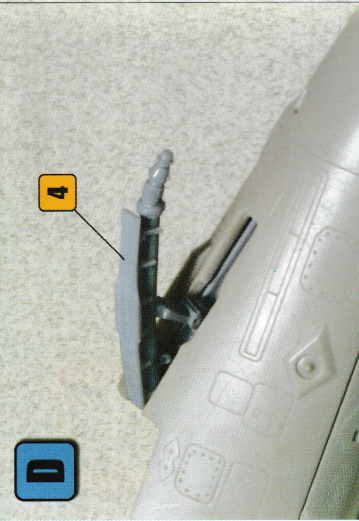

Wolfpack

www.wolfpack-d.com

F/A-18E/F Super Hornet Refueling Probe set for Hasegawa 1/48

WP48042

**1/48
Scale**

Photo by Gustav Jung

- 1** Interior
- 2** Lamp & Actuator
- 3** Refueling Probe
- 4** Cover

(A) Remove the cover panel
Please cut the kit's cover for refueling probe.

(B) Interior
Next, You have to insert the interior part.

(C) Refueling probe and actuator
Please install the probe and actuator on the inner part.

D

4

(D) Final Assembly

Finally, please attach the cover panel on the probe.