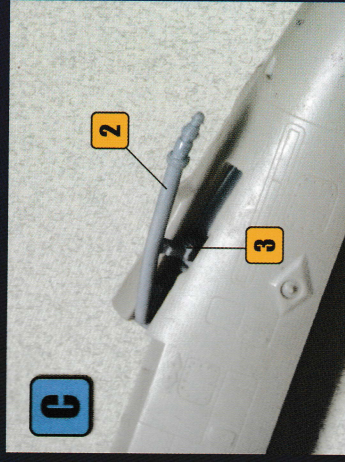

Wolfpack

www.wolfpack-d.com

F/A-18E/F Super Hornet Refueling Probe set for Hasegawa 1/48

WP48042

**1/48
Scale**

Photo by Gustav Jung

- 1** Interior
- 2** Lamp & Actuator
- 3** Refueling Probe
- 4** Cover

(A) Remove the cover panel
Please cut the kit's cover for refueling probe.

(B) Interior
Next, You have to insert the interior part.

(C) Refueling probe and actuator
Please install the probe and actuator on the inner part.

D

4

(D) Final Assembly

Finally, please attach the cover panel on the probe.