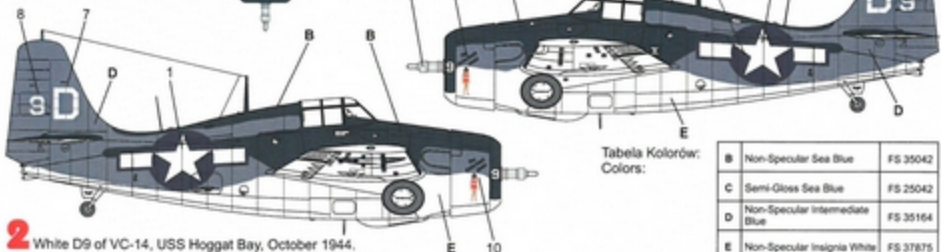

General Motors FM-2 Wildcat

White 20 of VC-93, USS Petrof Bay,
April 1945.

White D9 of VC-14, USS Hoggatt Bay,
October 1944.

Black 4 of VC-13, USS Tripoli,
March 1944.

White D6 of VC-14, USS Hoggatt Bay,
October 1944.

White 18 of VC-99, USS Hoggatt Bay, July 1945.

B

48050

Tabela Kolorów:
Colors:

A	Glossy Blue	FS 15042
H	Silver	FS

1 White 20 of VC-93, USS Petrol Bay, April 1945.

Stenciling:
42, 43, 44, 45, 46, 47, 48, 49,
50, 52, 53, 54, 55, 56, 57, 58,
59, 61, 64, 65, 66, 67.

2 White D9 of VC-14, USS Hoggatt Bay, October 1944.

Stenciling:
22, 23, 24, 25, 32, 33, 35, 36,
37, 38, 46, 47, 48, 49, 50, 54,
61, 64, 65, 66, 67.

Tabela Kolorów:
Colors:

B	Non-Specular Sea Blue	FS 35042
C	Semi-Gloss Sea Blue	FS 25042
D	Non-Specular Intermediate Blue	FS 35164
E	Non-Specular Insignia White	FS 37875
H	Silver	

48050
Wildcat FM-2

Tabela Kolorów:
Colors:

E	Non-Specular Insignia White	FS 37875
M	Silver	FS
I	Gloss White	FS 17875
J	Non-Specular Dark Gull Gray	FS 30221

3 Black 4 of VC-13, USS Tripoli, March 1944.

Stenciling: