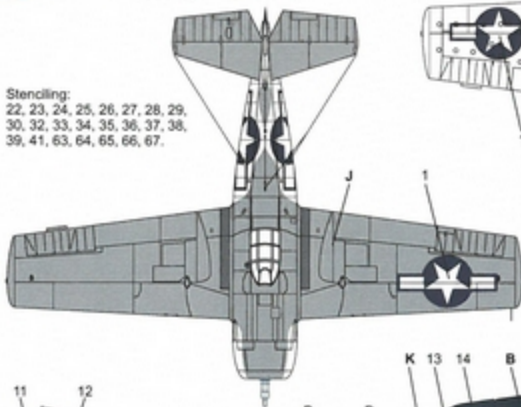

2 White D9 of VC-14, USS Hoggatt Bay, October 1944.

Stenciling:
22, 23, 24, 25, 32, 33, 35, 36,
37, 38, 46, 47, 48, 49, 50, 54,
61, 64, 65, 66, 67.

Tabela Kolorów:
Colors:

B	Non-Specular Sea Blue	FS 35042
C	Semi-Gloss Sea Blue	FS 25042
D	Non-Specular Intermediate Blue	FS 35164
E	Non-Specular Insignia White	FS 37875
H	Silver	

48050
Wildcat FM-2

Tabela Kolorów:
Colors:

E	Non-Specular Insignia White	FS 37875
M	Silver	FS
I	Gloss White	FS 17875
J	Non-Specular Dark Gull Gray	FS 30221

3 Black 4 of VC-13, USS Tripoli, March 1944.

Stenciling:

22, 23, 24, 25, 26, 27, 28, 29,
30, 32, 33, 34, 35, 36, 37, 38,
39, 41, 63, 64, 65, 66, 67.

4 White D6 of VC-14, USS Hoggatt Bay, October 1944.

Stenciling:

22, 23, 24, 25, 32, 33, 35, 36,
37, 38, 46, 47, 48, 49, 50, 54,
61, 64, 65, 66, 67.