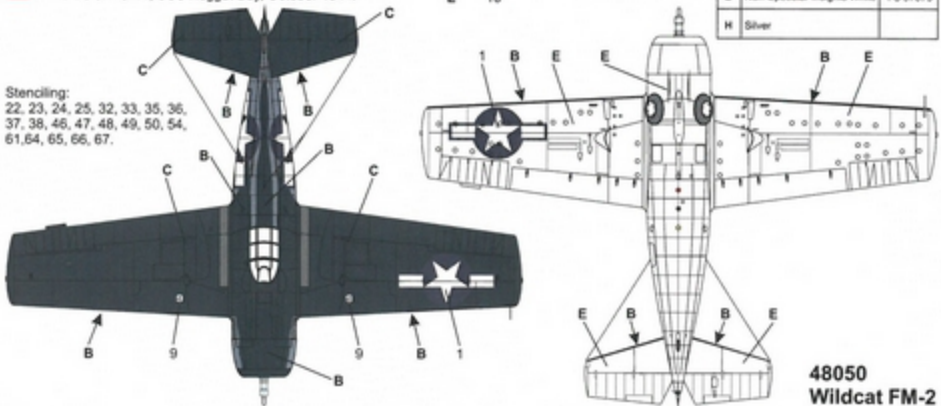

2 White D9 of VC-14, USS Hoggatt Bay, October 1944.

Stenciling:
22, 23, 24, 25, 32, 33, 35, 36,
37, 38, 46, 47, 48, 49, 50, 54,
61, 64, 65, 66, 67.

Tabela Kolorów:
Colors:

B	Non-Specular Sea Blue	FS 35042
C	Semi-Gloss Sea Blue	FS 25042
D	Non-Specular Intermediate Blue	FS 35164
E	Non-Specular Insignia White	FS 37875
H	Silver	

22, 23, 24, 25, 26, 27, 28, 29,
30, 32, 33, 34, 35, 36, 37, 38,
39, 41, 63, 64, 65, 66, 67.

4 White D6 of VC-14, USS Hoggatt Bay, October 1944.

Stenciling:

22, 23, 24, 25, 32, 33, 35, 36,
37, 38, 46, 47, 48, 49, 50, 54,
61, 64, 65, 66, 67.