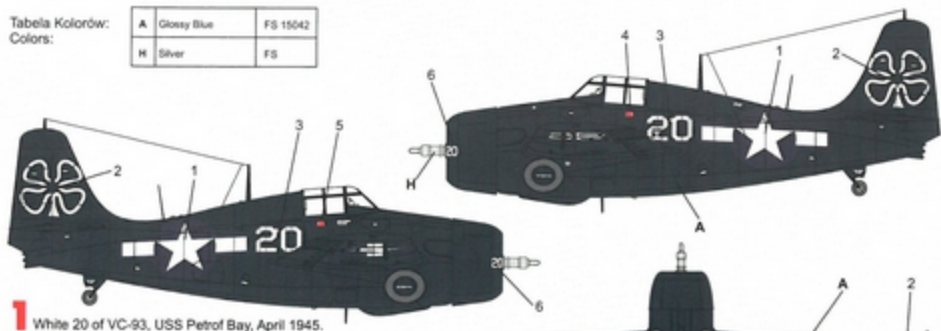

General Motors FM-2 Wildcat

White 20 of VC-93, USS Petrof Bay,
April 1945.

White D9 of VC-14, USS Hoggatt Bay,
October 1944.

Black 4 of VC-13, USS Tripoli,
March 1944.

White D6 of VC-14, USS Hoggatt Bay,
October 1944.

White 18 of VC-99, USS Hoggatt Bay, July 1945.

B

48050

Tabela Kolorów:
Colors:

A	Glossy Blue	FS 15042
H	Silver	FS

1 White 20 of VC-93, USS Petrol Bay, April 1945.

Stenciling:
42, 43, 44, 45, 46, 47, 48, 49,
50, 52, 53, 54, 55, 56, 57, 58,
59, 61, 64, 65, 66, 67.

2 White D9 of VC-14, USS Hoggatt Bay, October 1944.

Stenciling:
22, 23, 24, 25, 32, 33, 35, 36,
37, 38, 46, 47, 48, 49, 50, 54,
61, 64, 65, 66, 67.

Tabela Kolorów:
Colors:

B	Non-Specular Sea Blue	FS 35042
C	Semi-Gloss Sea Blue	FS 25042
D	Non-Specular Intermediate Blue	FS 35164
E	Non-Specular Insignia White	FS 37875
H	Silver	

22, 23, 24, 25, 26, 27, 28, 29,
30, 32, 33, 34, 35, 36, 37, 38,
39, 41, 63, 64, 65, 66, 67.

4 White D6 of VC-14, USS Hoggatt Bay, October 1944.

Stenciling:

22, 23, 24, 25, 32, 33, 35, 36,
37, 38, 46, 47, 48, 49, 50, 54,
61, 64, 65, 66, 67.