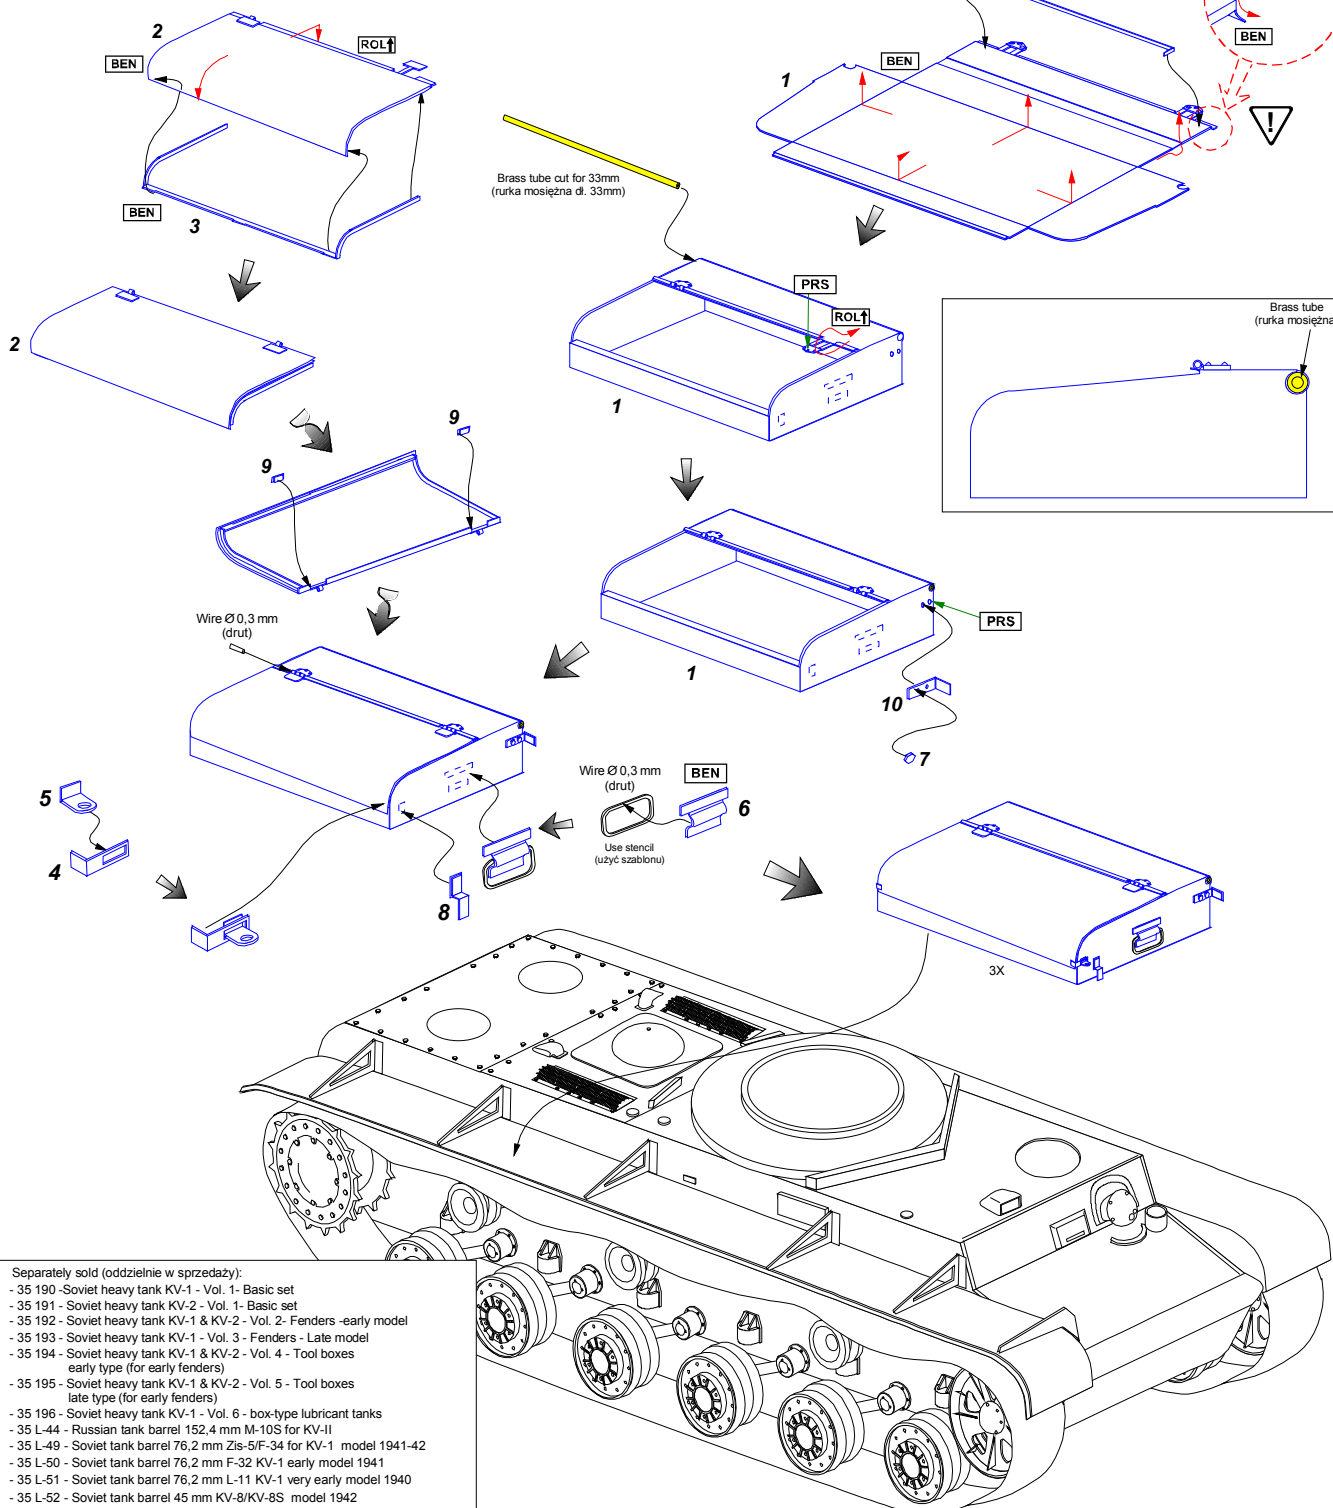

WARNING

OSTRZEŻENIE

We advise that better method to join metal to metal is soldering. Use ABER soldering solution AF20 (doradzamy łączenie części metalowych za pomocą lutowni. Zastosuj nasz topnik AF20)