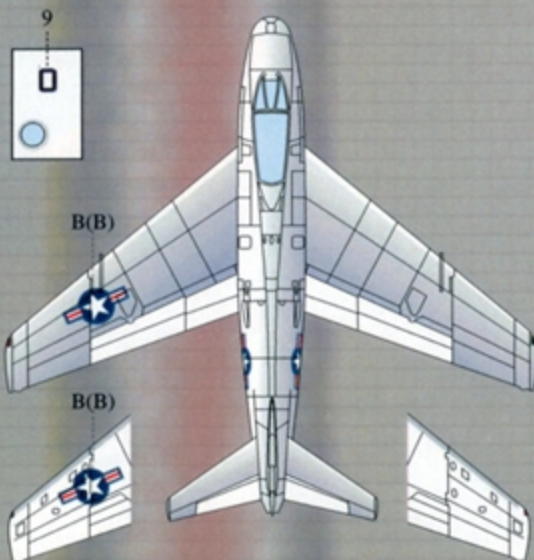

Catch us on the net!

www.EagleStrikeProductions.com

Aires offers super-detailing accessories for this and many other subjects in their range. Check our website at www.Aeromaster.com for this and many other wonderful products. Available To You Now!

References:

1. Provided by Norris Graser.
2. Sqd/Signal in Action #1193 FJ Fury in Action.

Suggested 1:48 Scale Kits:

- Grand Phoenix FJ-4B Fury.
- Any other FJ -4 kit available.