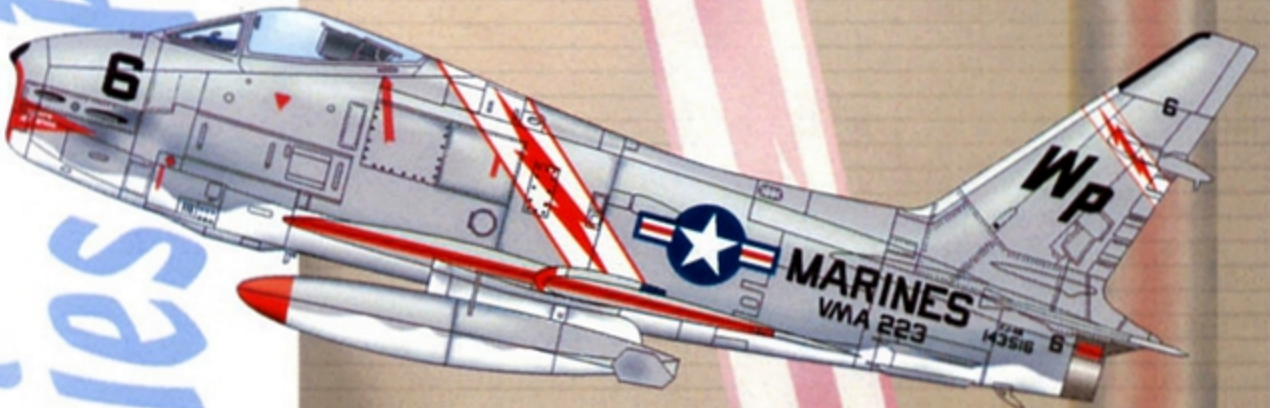

EAGLE STRIKE

48192

# Furies of the Fleet in Color

Pt. I

Furies  
Furies  
Furies

Suggested Kit: Grand Phoenix FJ-4B Fury

# Furies of the Fleet in Color

Pt. I

FJ-4B of CATG-4, 1958. Light Gull Gray uppersurfaces, White undersurfaces. Moveable surfaces on wings and stabilizers White. Natural metal leading edges to all flying surfaces.