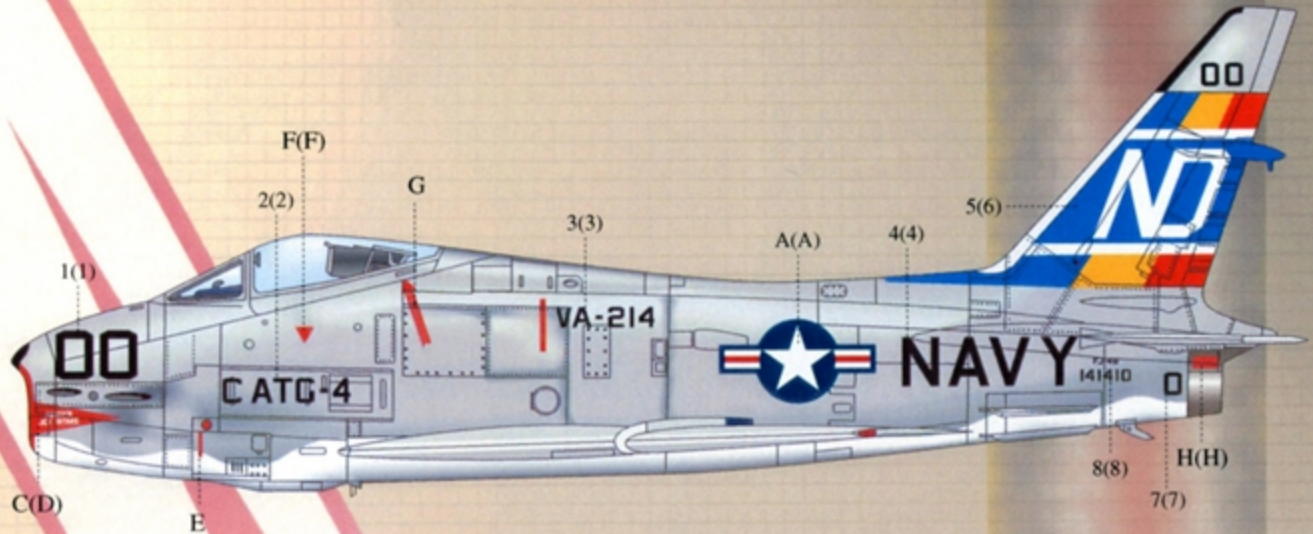

# Furies of the Fleet in Color

Pt. I

FJ-4B of CATG-4, 1958. Light Gull Gray uppersurfaces, White undersurfaces. Moveable surfaces on wings and stabilizers White. Natural metal leading edges to all flying surfaces.