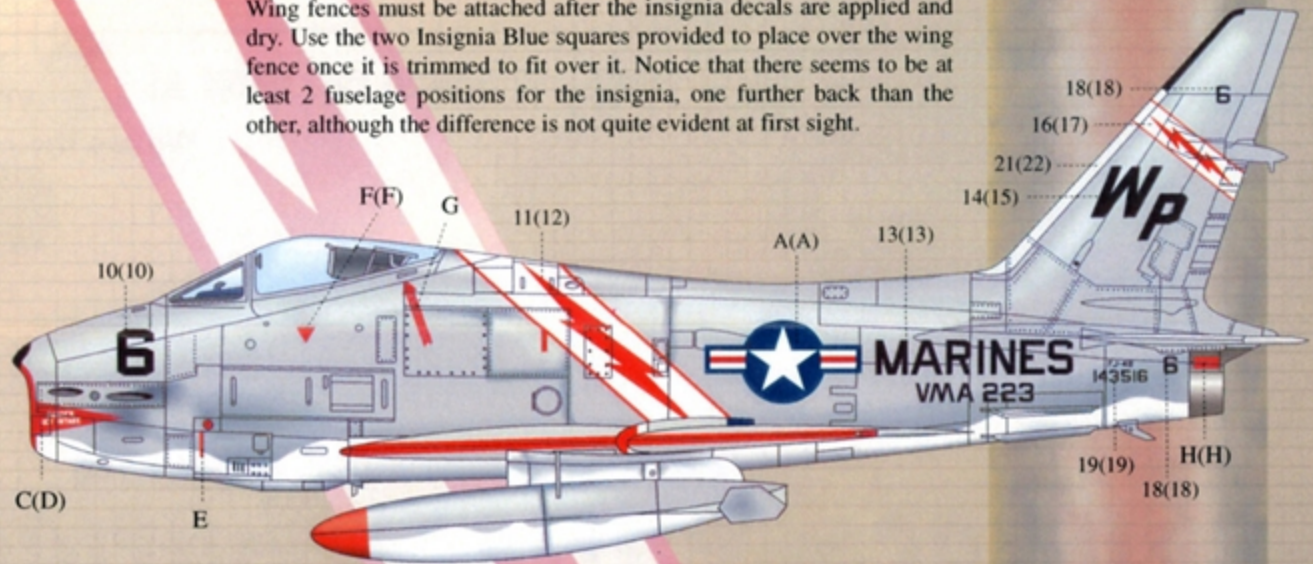

Notice Black nose radar cover.

Wing fences must be attached after the insignia decals are applied and dry. Use the two Insignia Blue squares provided to place over the wing fence once it is trimmed to fit over it. Notice that there seems to be at least 2 fuselage positions for the insignia, one further back than the other, although the difference is not quite evident at first sight.

FJ-4B of VMA-223, Mid-1950s. Light Gull Gray uppersurfaces, White undersurfaces. Moveable surfaces on wings and stabilizers White. Wing leading edges appear to be Red. Center the middle of decal 20 on the very leading edge of the wing, half on top, half on the bottom. Apply decal 20 and wing insignias before you attach the wing fences. Leading edge of tail surfaces are natural metal. Decal 16(17) wrap around the N.M. leading edge.

These decals are designed to fit the Grand Phoenix Kit 003 and 004. However, with suitable trimming they may be used on the Matchbox/Revell and any other 1/48 scale kit available.

EAGLE STRIKE
Productions

12902 SW 132 court, Miami, FL. 33186
U.S.A.
Ph: (786) 293-0411, Fax: (786) 293-5822.