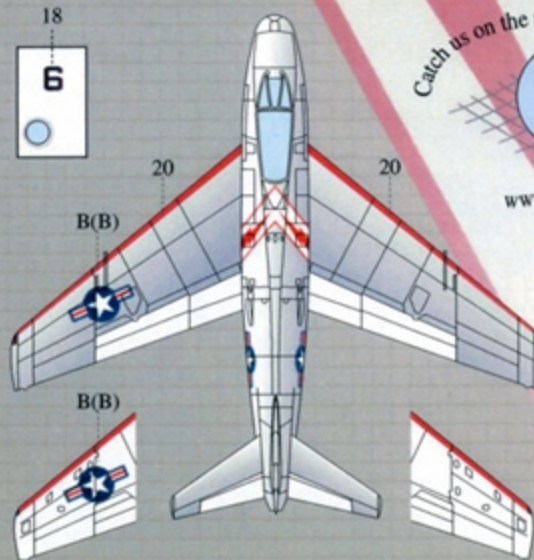

Catch us on the net!

www.EagleStrikeProductions.com

Aires offers super-detailing accessories for this and many other subjects in their range. Check our website at www.Aeromaster.com for this and many other wonderful products. Available To You Now!

References:

1. Provided by Norris Graser.
2. Sqd/Signal in Action #1193 FJ Fury in Action.

Suggested 1:48 Scale Kits:

- Grand Phoenix FJ-4B Fury.
- Any other FJ -4 kit available.