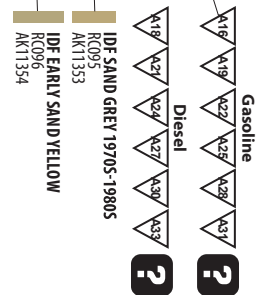

Handset

M-80/U Mic

PRC 601/604 walkie-talkie

10L plastic water container

20L plastic water container x2

20L fuel can x2

Diesel
Gasoline