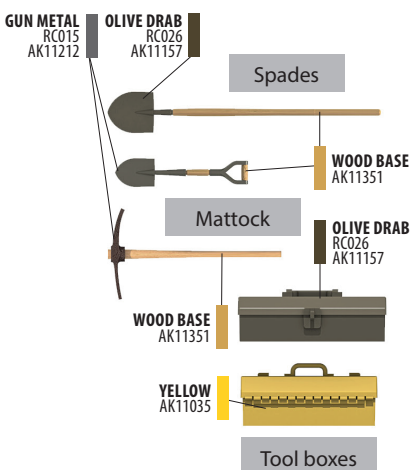

Handset

M-80/U Mic

PRC 601/604 walkie-talkie

10L plastic water container

20L plastic water container x2

20L fuel can x2

Diesel
Gasoline