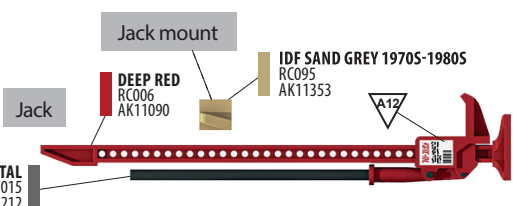

Handset

M-80/U Mic

PRC 601/604 walkie-talkie

10L plastic water container

20L plastic water container x2

20L fuel can x2

Diesel
Gasoline