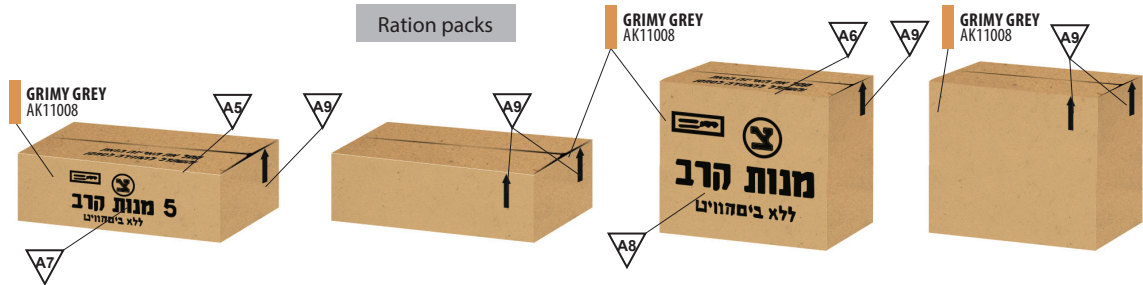

Ration packs