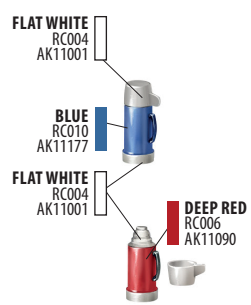

Ration packs

Food pouches

Food cans

Drink cooler

Gas stove

Metal thermos

Plastic thermoses

AN/PRC-6 walkie-talkie

Handset

M-80/U Mic

PRC 601/604 walkie-talkie

10L plastic water container

20L plastic water container x2

20L fuel can x2

Diesel
Gasoline