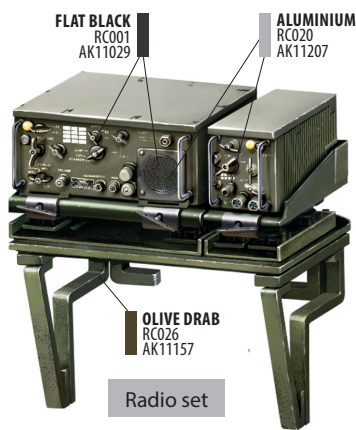

Ration packs

Food pouches

Food cans

Drink cooler

Gas stove

Metal thermos

Plastic thermoses

AN/PRC-6 walkie-talkie

Handset

M-80/U Mic

PRC 601/604 walkie-talkie

10L plastic water container

20L plastic water container x2

20L fuel can x2

Diesel
Gasoline