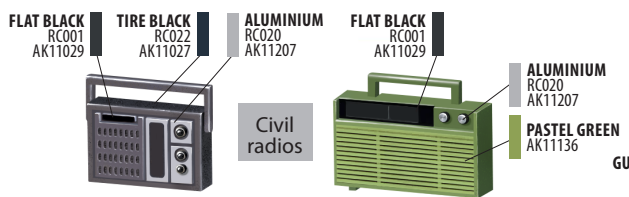

Handset

M-80/U Mic

PRC 601/604 walkie-talkie

10L plastic water container

20L plastic water container x2

20L fuel can x2

Diesel
Gasoline