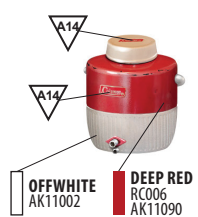

Ration packs

Food pouches

Food cans

Drink cooler

Gas stove

Metal thermos

Plastic thermoses

AN/PRC-6 walkie-talkie

Handset

M-80/U Mic

PRC 601/604 walkie-talkie

10L plastic water container

20L plastic water container x2

20L fuel can x2

Diesel
Gasoline