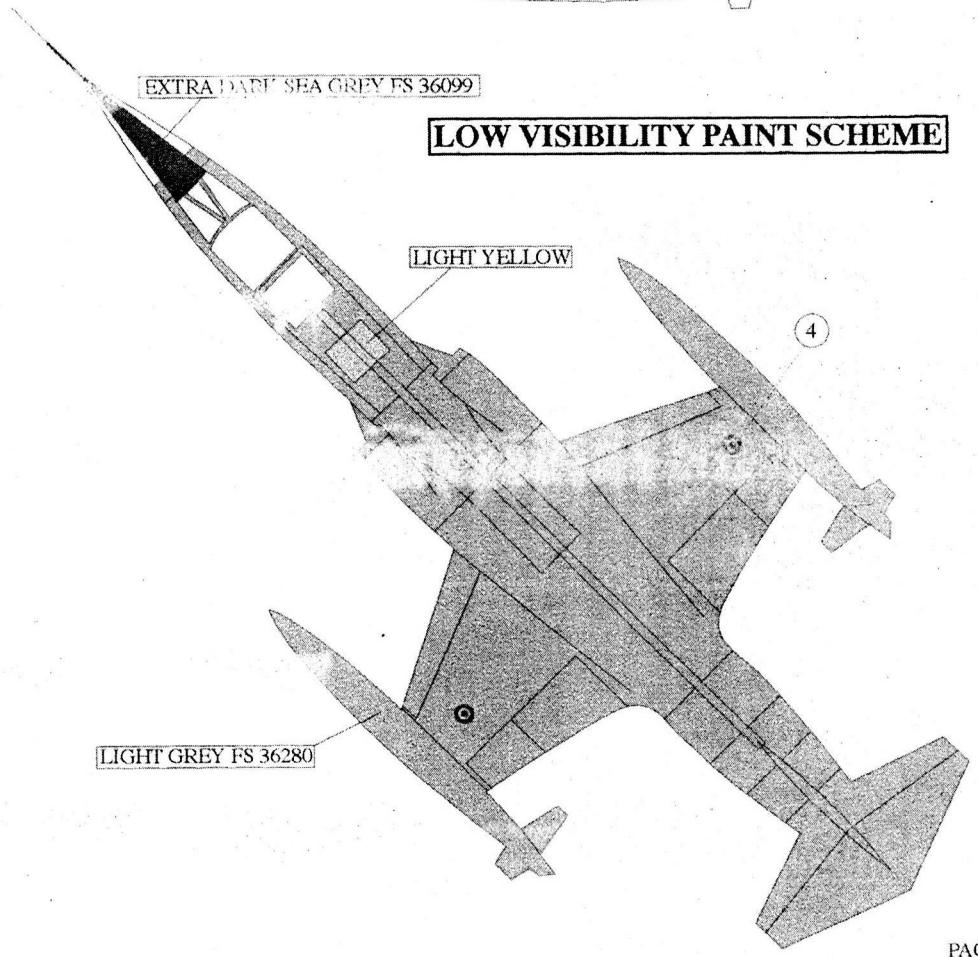

SKY MODELS

SKY 72 062 LOCKHEED AERITALIA F/RF/TF 104 G & S

EXTRA DARK SEA GREY FS 36099

LOW VISIBILITY PAINT SCHEME

LIGHT YELLOW

LIGHT GREY FS 36280

GRIGIO MARE SCURO FS 36132

VERDE SCURO OPACO FS 34079