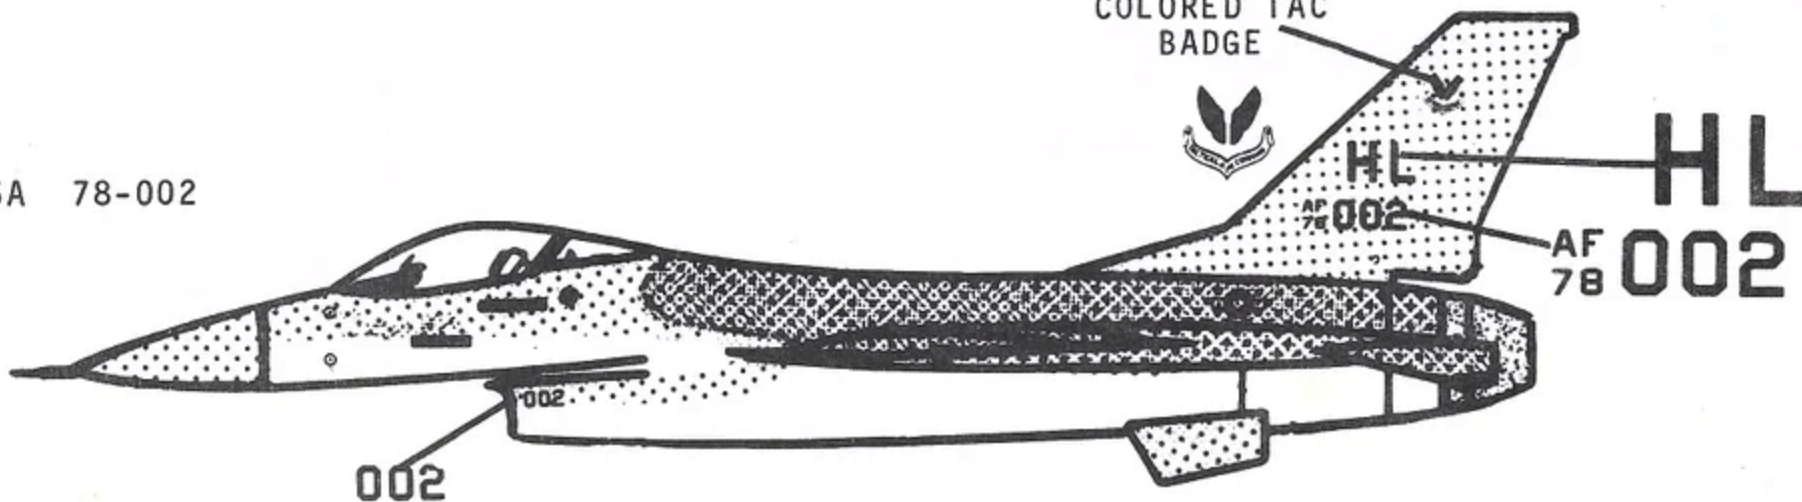

F-16A 80-486
8 TFW KUNSAN KOREA 12-81
PACIFIC AIR FORCE BADGE
8 TFW

PACIFIC AIR FORCE BADGE

48-136

F-16A 78-002

COLORED TAC
BADGE

DECAL PLACEMENT AND COLOR SCHEME

COLOR REFERENCES: FSC 36270 GRAY
 FSC 36118 DK. GRAY
 FSC 36375 LT. GRAY