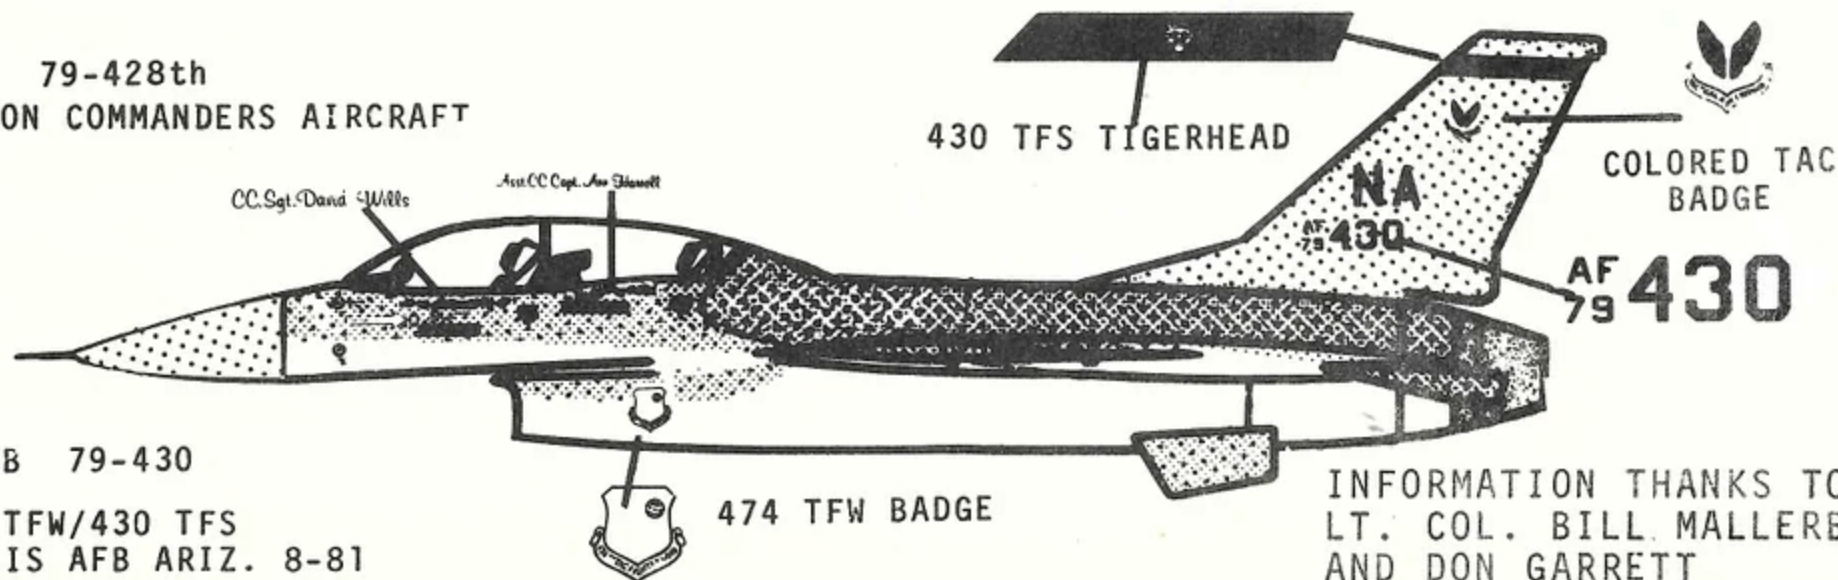

F-16A 80-486
8 TFW KUNSAN KOREA 12-81
PACIFIC AIR FORCE BADGE
8 TFW

PACIFIC AIR FORCE BADGE

48-136

F-16A 78-002

COLORED TAC
BADGE

DECAL PLACEMENT AND COLOR SCHEME

COLOR REFERENCES: FSC 36270 GRAY
 FSC 36118 DK. GRAY
 FSC 36375 LT. GRAY

F-16B 79-428th
 SQUADRON COMMANDERS AIRCRAFT

F-16B 79-430
 474 TFW/430 TFS
 NELLIS AFB ARIZ. 8-81

INFORMATION THANKS TO
 LT. COL. BILL MALLERBA
 AND DON GARRETT