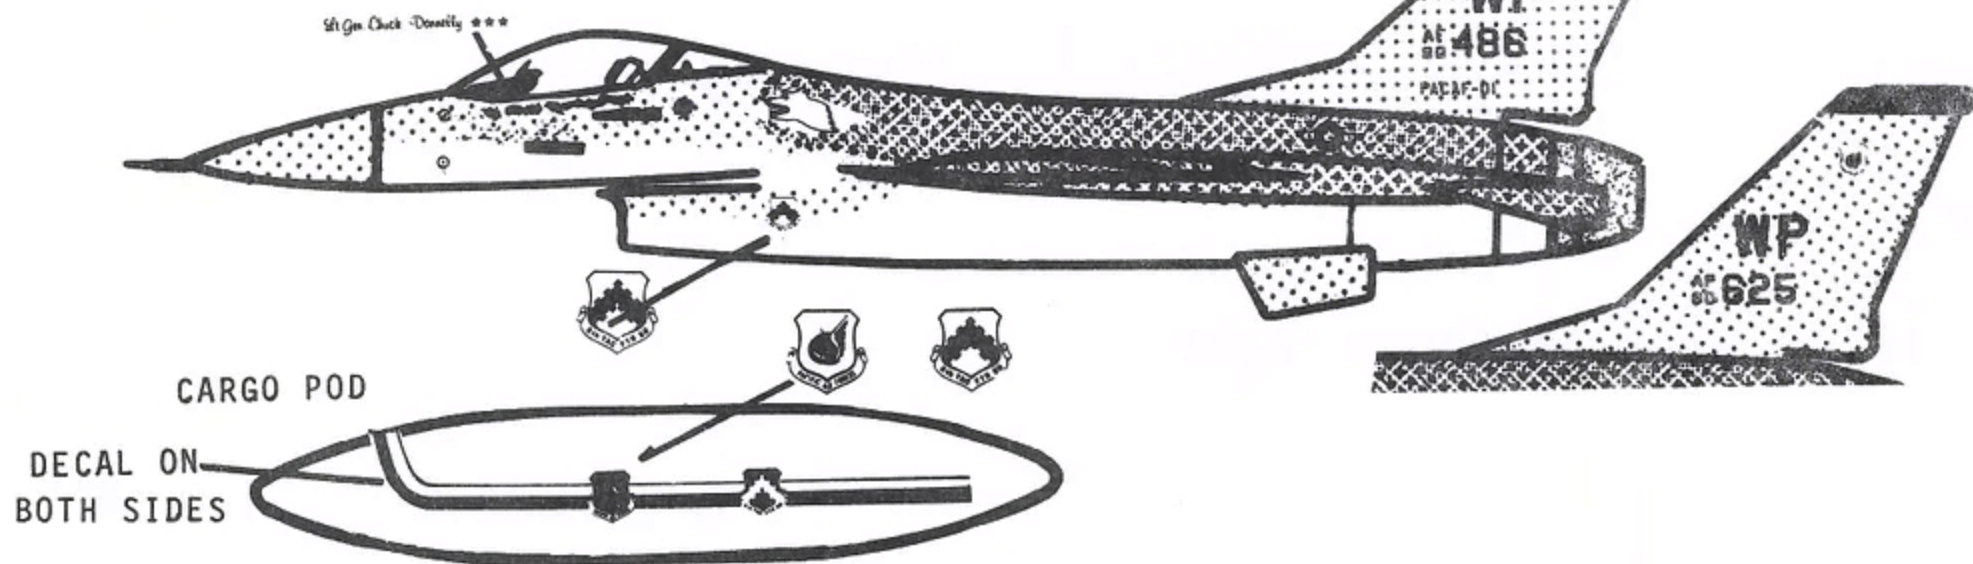

F-16A 80-486
8 TFW KUNSAN KOREA 12-81
PACIFIC AIR FORCE BADGE
8 TFW

PACIFIC AIR FORCE BADGE

48-136

F-16A 78-002

COLORED TAC
BADGE

DECAL PLACEMENT AND COLOR SCHEME

COLOR REFERENCES: FSC 36270 GRAY
 FSC 36118 DK. GRAY
 FSC 36375 LT. GRAY