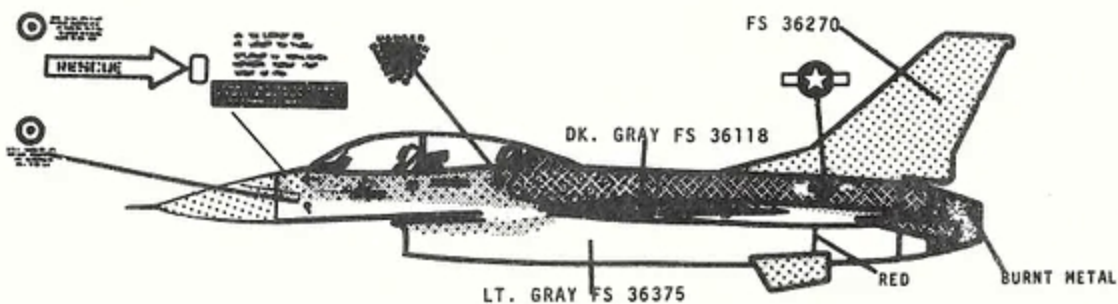

F-16A 80-486
8 TFW KUNSAN KOREA 12-81
PACIFIC AIR FORCE BADGE
8 TFW

PACIFIC AIR FORCE BADGE

48-136

F-16A 78-002

COLORED TAC
BADGE

DECAL PLACEMENT AND COLOR SCHEME

COLOR REFERENCES: FSC 36270 GRAY
 FSC 36118 DK. GRAY
 FSC 36375 LT. GRAY