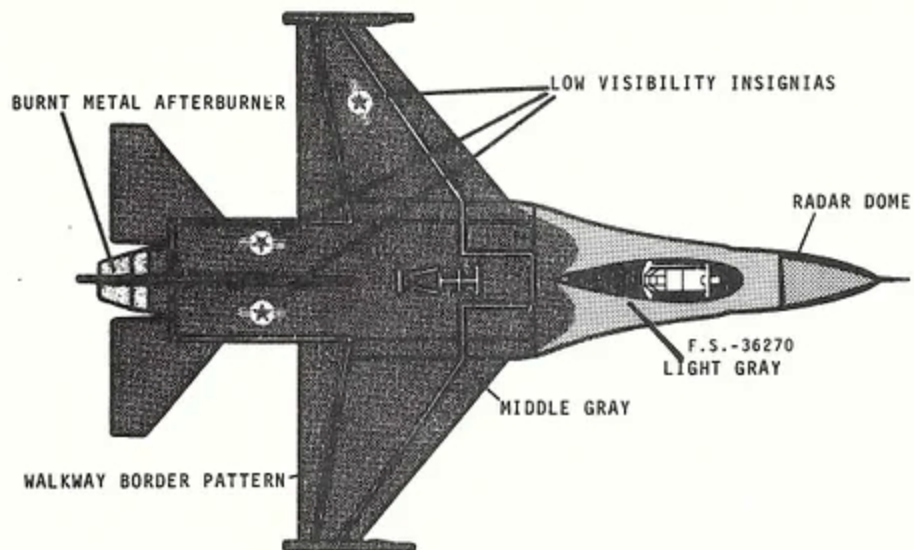

F-16A 80-486
8 TFW KUNSAN KOREA 12-81
PACIFIC AIR FORCE BADGE
8 TFW

PACIFIC AIR FORCE BADGE

48-136

F-16A 78-002

COLORED TAC
BADGE

DECAL PLACEMENT AND COLOR SCHEME

COLOR REFERENCES: FSC 36270 GRAY
 FSC 36118 DK. GRAY
 FSC 36375 LT. GRAY