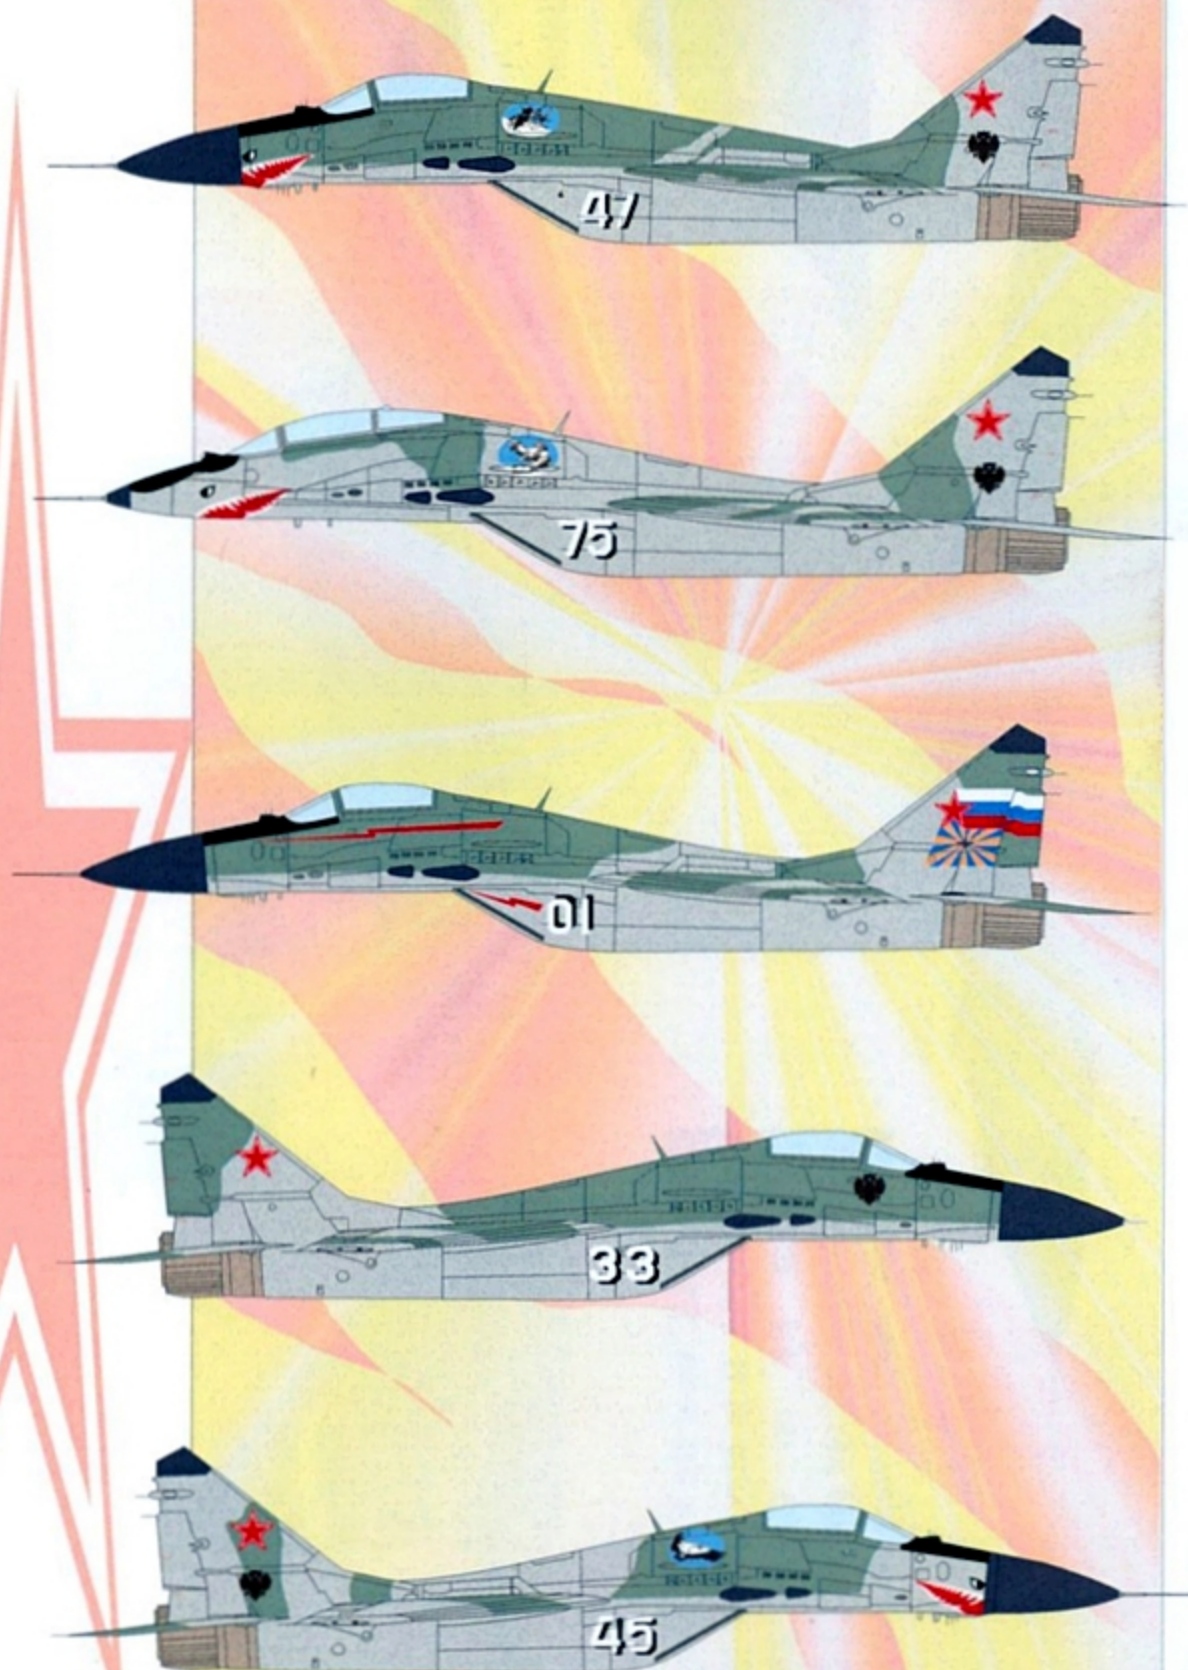

EAGLE STRIKE

48039

Mig-29's

IVAN'S  
EAGLES

Suggested Kits: 1/48 Scale Academy Mig-29 Family

# Mig- 29's

- 1** Serial #: 2960729025  
 Delivered: May 31, 1990

Eagle emblem belongs in same position on opposite side of A/C.

- 2** Serial #: 50903026767  
 Delivered: April 16, 1992

Eagle emblem belongs in same position on opposite side of A/C.

- 3** No information available.

- 4** No information available.

**NOTE** All A/C wear the Grey/ Grey-Green Scheme. It is known that Mig-29's also fly on Gray/ Blue-Gray schemes, but our photos CLEARLY show them to wear the described colors.