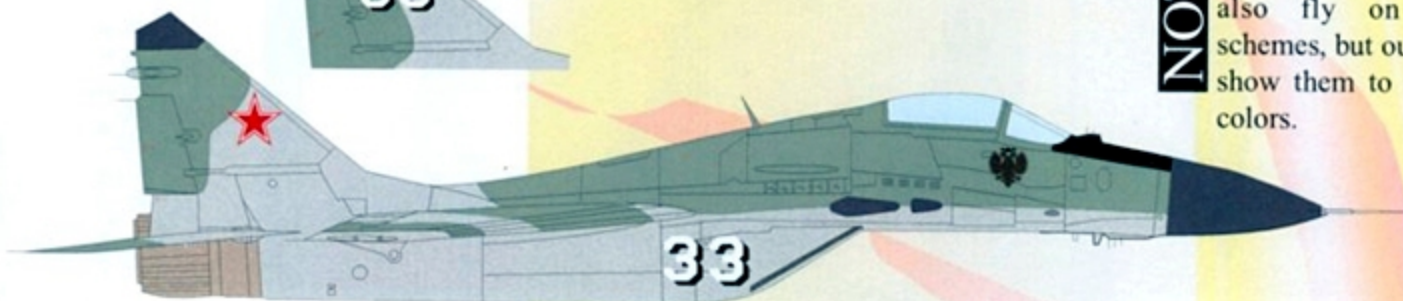

# Mig- 29's

- 1** Serial #: 2960729025  
 Delivered: May 31, 1990

Eagle emblem belongs in same position on opposite side of A/C.

- 2** Serial #: 50903026767  
 Delivered: April 16, 1992

Eagle emblem belongs in same position on opposite side of A/C.

- 3** No information available.

- 4** No information available.

**NOTE** All A/C wear the Grey/ Grey-Green Scheme. It is known that Mig-29's also fly on Gray/ Blue-Gray schemes, but our photos CLEARLY show them to wear the described colors.