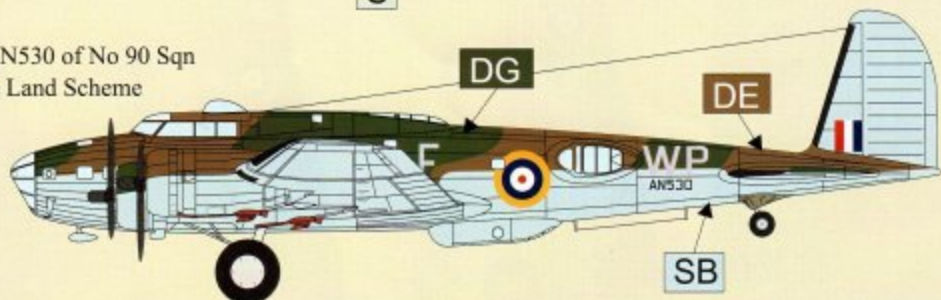

RISING DECALS

1) Fortress Mk.I, WP-K, AN521 of No 90 Sqn

West Raynham, May 1941. One of the first Fortress Is received by No 90 Sqn. Shown here in the initial camouflage of Dk.Green, Dk.Earth and Sky.

2) Fortress Mk.I, WP-F, AN530 of No 90 Sqn

July 1941, in the Temperate Land Scheme and Sky Blue finish.

3) Fortress Mk.I, WP-F, AN530 of No 90 Sqn

Polebrook, September 1941. Shown here finished in the Temperate Sea Scheme on upper surfaces with Cosmic / PRU Blue under surfaces.

Bonus no.1:

Fortress Mk.I, AN526, No 39 Maintenance Unit, Colerne, Spring 1942, used to simulate a high flying German intruder. Camouflage consists of Temperate Land Scheme for upper surfaces and probably Deep Sky for under surfaces