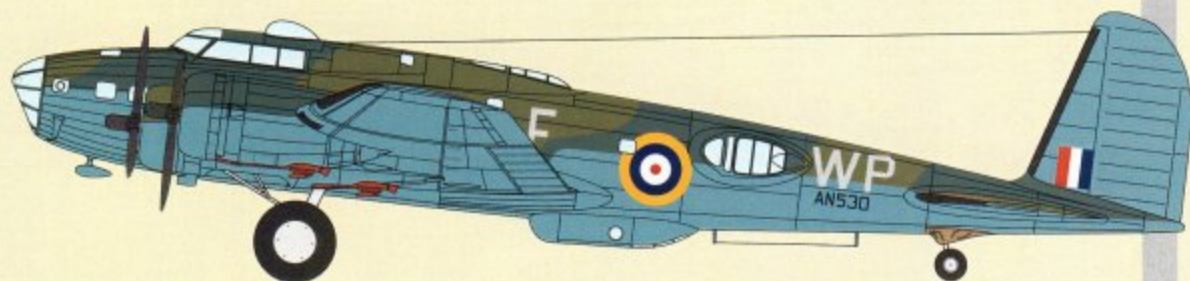

Fortress Mk.I, WP-F, AN530 of No 90 Sqn
Polebrook, September 1941

RISING DECALS