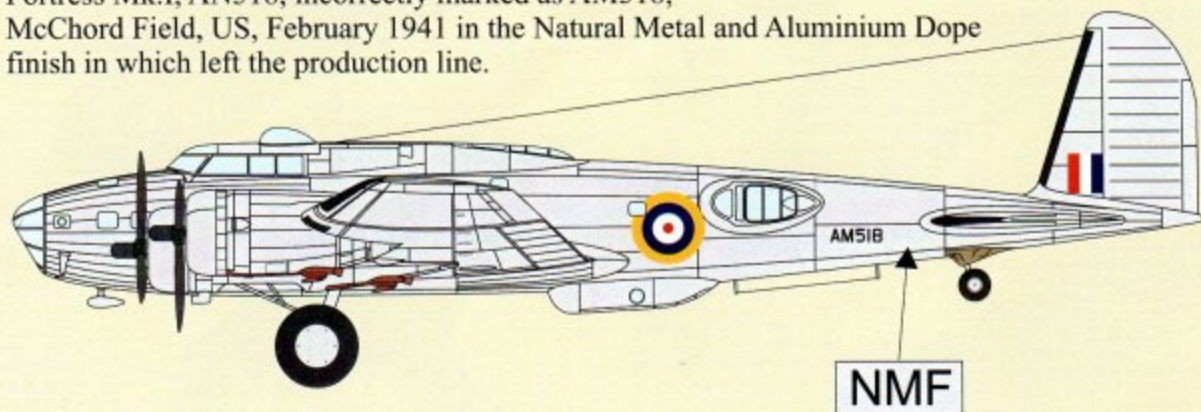

Colours:

DE	Dk Earth
DG	Dk Green
S	Sky
EDSG	EDSG
DSG	DSG
PRU	Cosmic (PRU) Blue
NMF	NMF
SB	Sky Blue
DS	Deep Sky

Available 1/72 kit:

B-17C Academy

References:

Model Aircraft Monthly, August 2007

Contact:

mirik@risingdecals.com, www.risingdecals.com