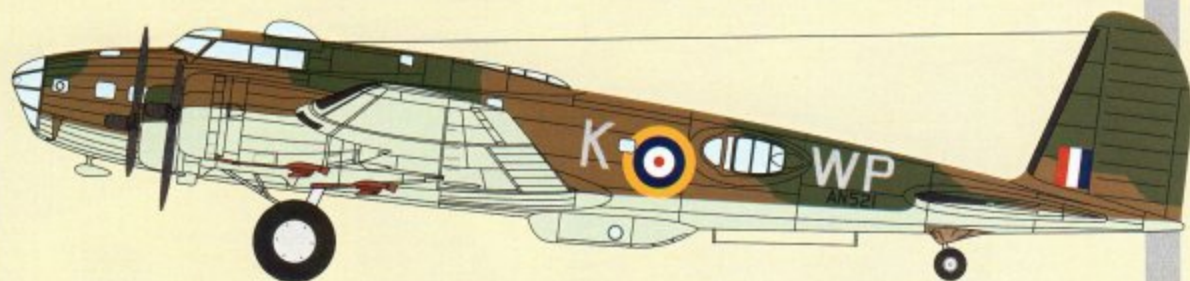

1/72 Decal Set for RAF Mk.I Fortresses

Royal Fortress

Fortress Mk.I, WP-K, AN521 of No 90 Sqn
West Raynham, May 1941