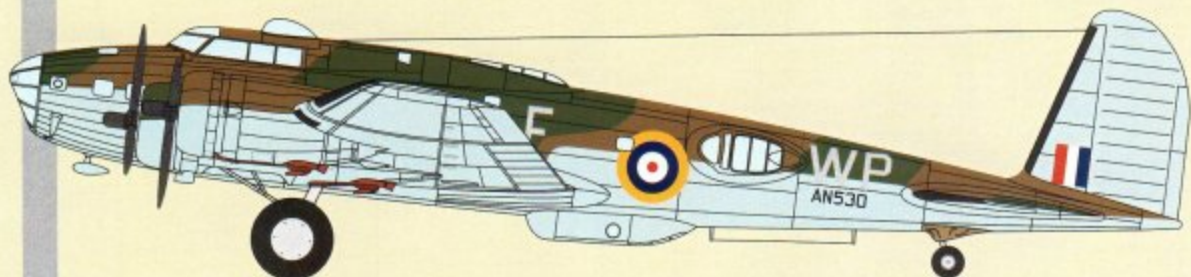

Fortress Mk.I, WP-F, AN530 of No 90 Sqn
July 1941