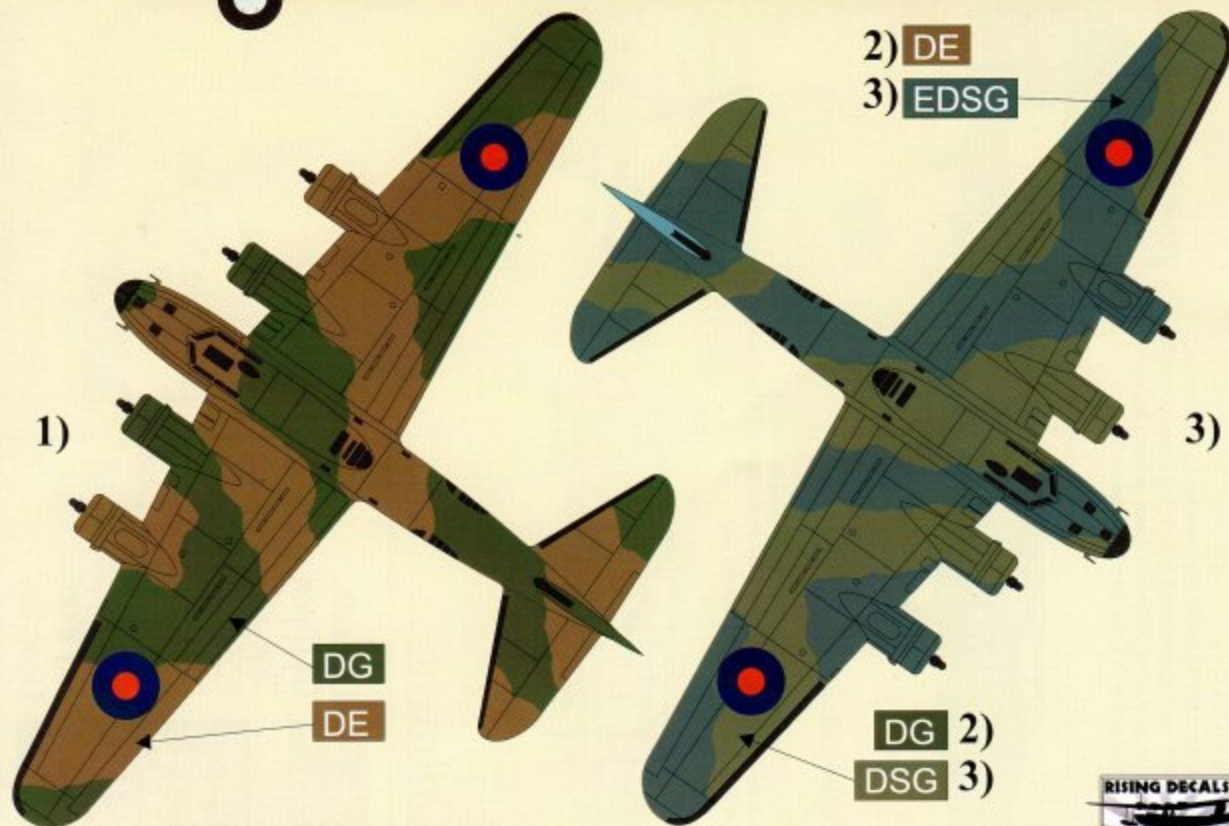

July 1941, in the Temperate Land Scheme and Sky Blue finish.

3) Fortress Mk.I, WP-F, AN530 of No 90 Sqn

Polebrook, September 1941. Shown here finished in the Temperate Sea Scheme on upper surfaces with Cosmic / PRU Blue under surfaces.

Bonus no.1:

Fortress Mk.I, AN526, No 39 Maintenance Unit, Colerne, Spring 1942, used to simulate a high flying German intruder. Camouflage consists of Temperate Land Scheme for upper surfaces and probably Deep Sky for under surfaces

Bonus no.2:

Fortress Mk.I, AN518, incorrectly marked as AM518, McChord Field, US, February 1941 in the Natural Metal and Aluminium Dope finish in which left the production line.

Colours:

DE	Dk Earth
DG	Dk Green
S	Sky
EDSG	EDSG
DSG	DSG
PRU	Cosmic (PRU) Blue
NMF	NMF
SB	Sky Blue
DS	Deep Sky