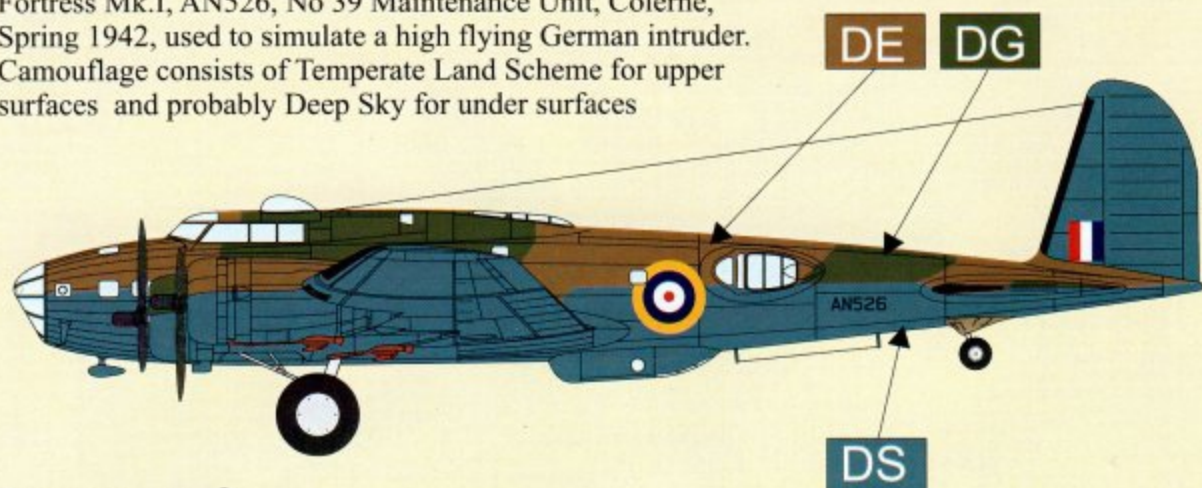

July 1941, in the Temperate Land Scheme and Sky Blue finish.

3) Fortress Mk.I, WP-F, AN530 of No 90 Sqn

Polebrook, September 1941. Shown here finished in the Temperate Sea Scheme on upper surfaces with Cosmic / PRU Blue under surfaces.

Bonus no.1:

Fortress Mk.I, AN526, No 39 Maintenance Unit, Colerne, Spring 1942, used to simulate a high flying German intruder. Camouflage consists of Temperate Land Scheme for upper surfaces and probably Deep Sky for under surfaces