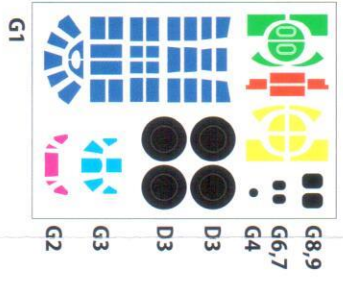

Painting Mask Set