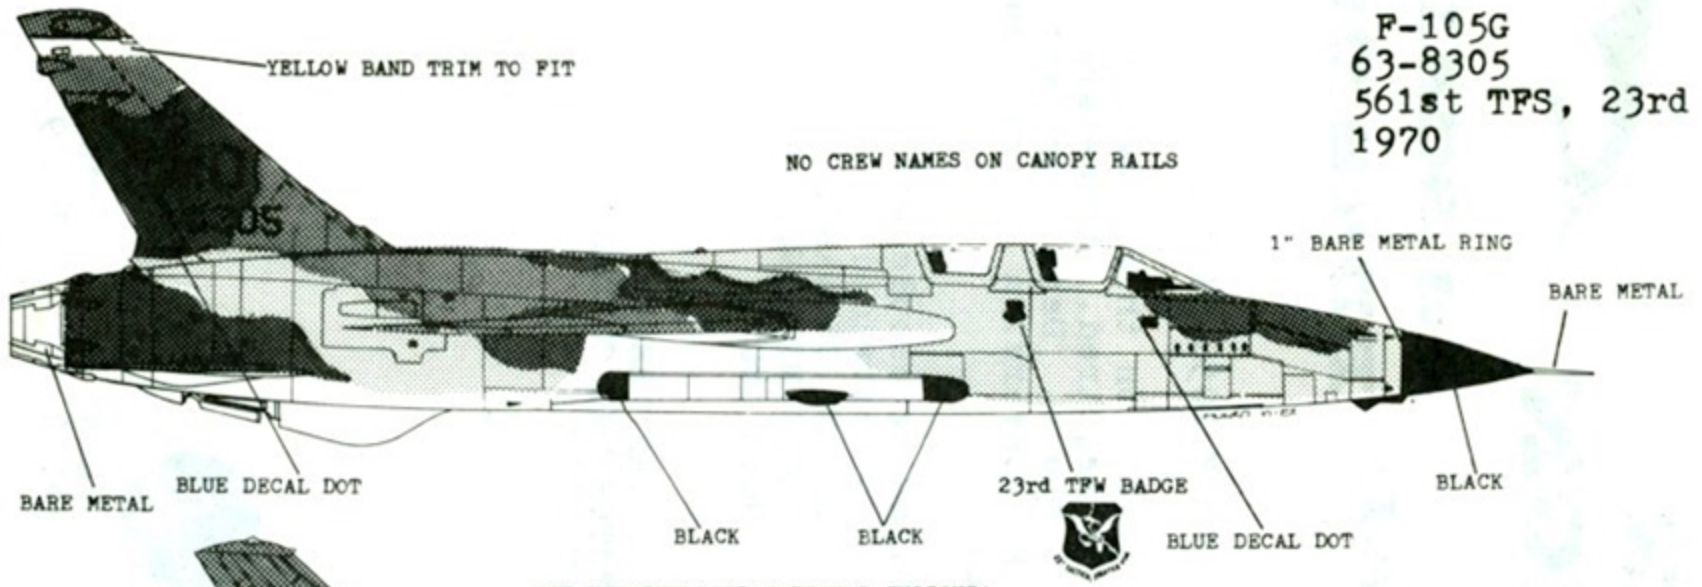

F-105G
63-8305
561st TFS, 23rd TFW
1970

USE KIT SUPPLIED NATIONAL INSIGNIA