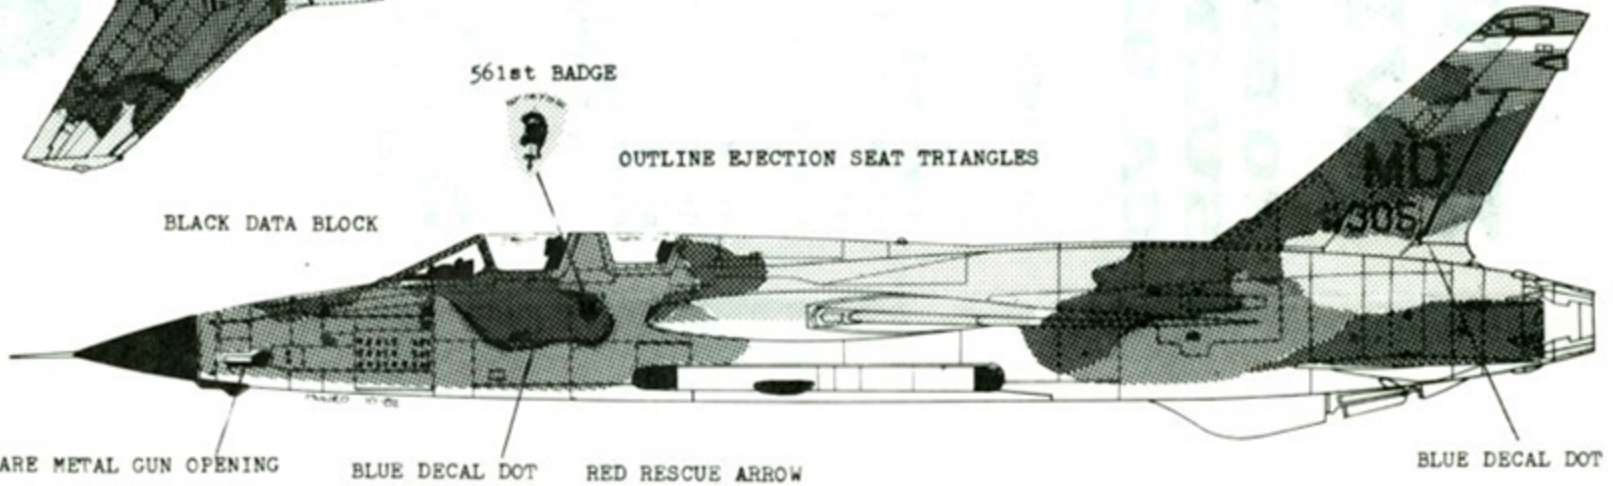

F-105G
63-8305
561st TFS, 23rd TFW
1970

USE KIT SUPPLIED NATIONAL INSIGNIA

YELLOW RADAR REFLECTOR

F-105D-5RE
58-1172
357th TFS, 355th TFW
Takhlī RTAFB, Thailand
1968

UNDERSIDES ARE OFF WHITE

AIRCRAFT HAS YELLOW CANOPY RAILS AND RADAR REFLECTOR

STANDARD CAMO. SCHEME.