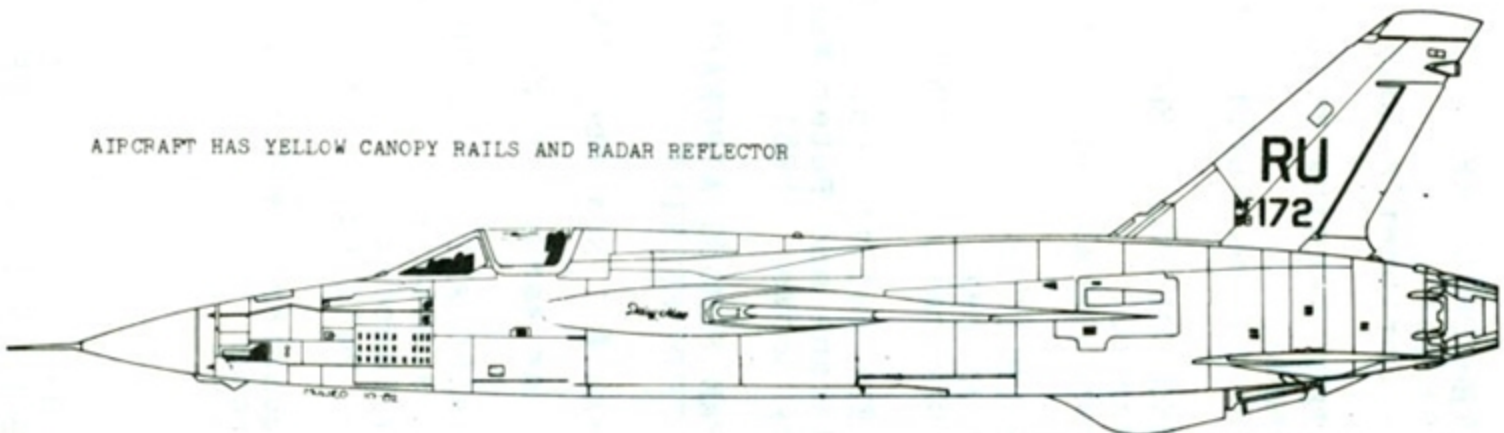

F-105G  
 63-8305  
 561st TFS, 23rd TFW  
 1970

USE KIT SUPPLIED NATIONAL INSIGNIA

YELLOW RADAR REFLECTOR

F-105D-5RE  
 58-1172  
 357th TFS, 355th TFW  
 Takhlī RTAFB, Thailand  
 1968

UNDERSIDES ARE OFF WHITE

AIRCRAFT HAS YELLOW CANOPY RAILS AND RADAR REFLECTOR

STANDARD CAMO. SCHEME.

F-105F-1RE  
 63-8329  
 44th TFS, 388th TFW  
 Korat RTAFB, Thailand  
 August 1969

USE KIT EJECTION SEAT TRIANGLES

REMOVE FLAIRING