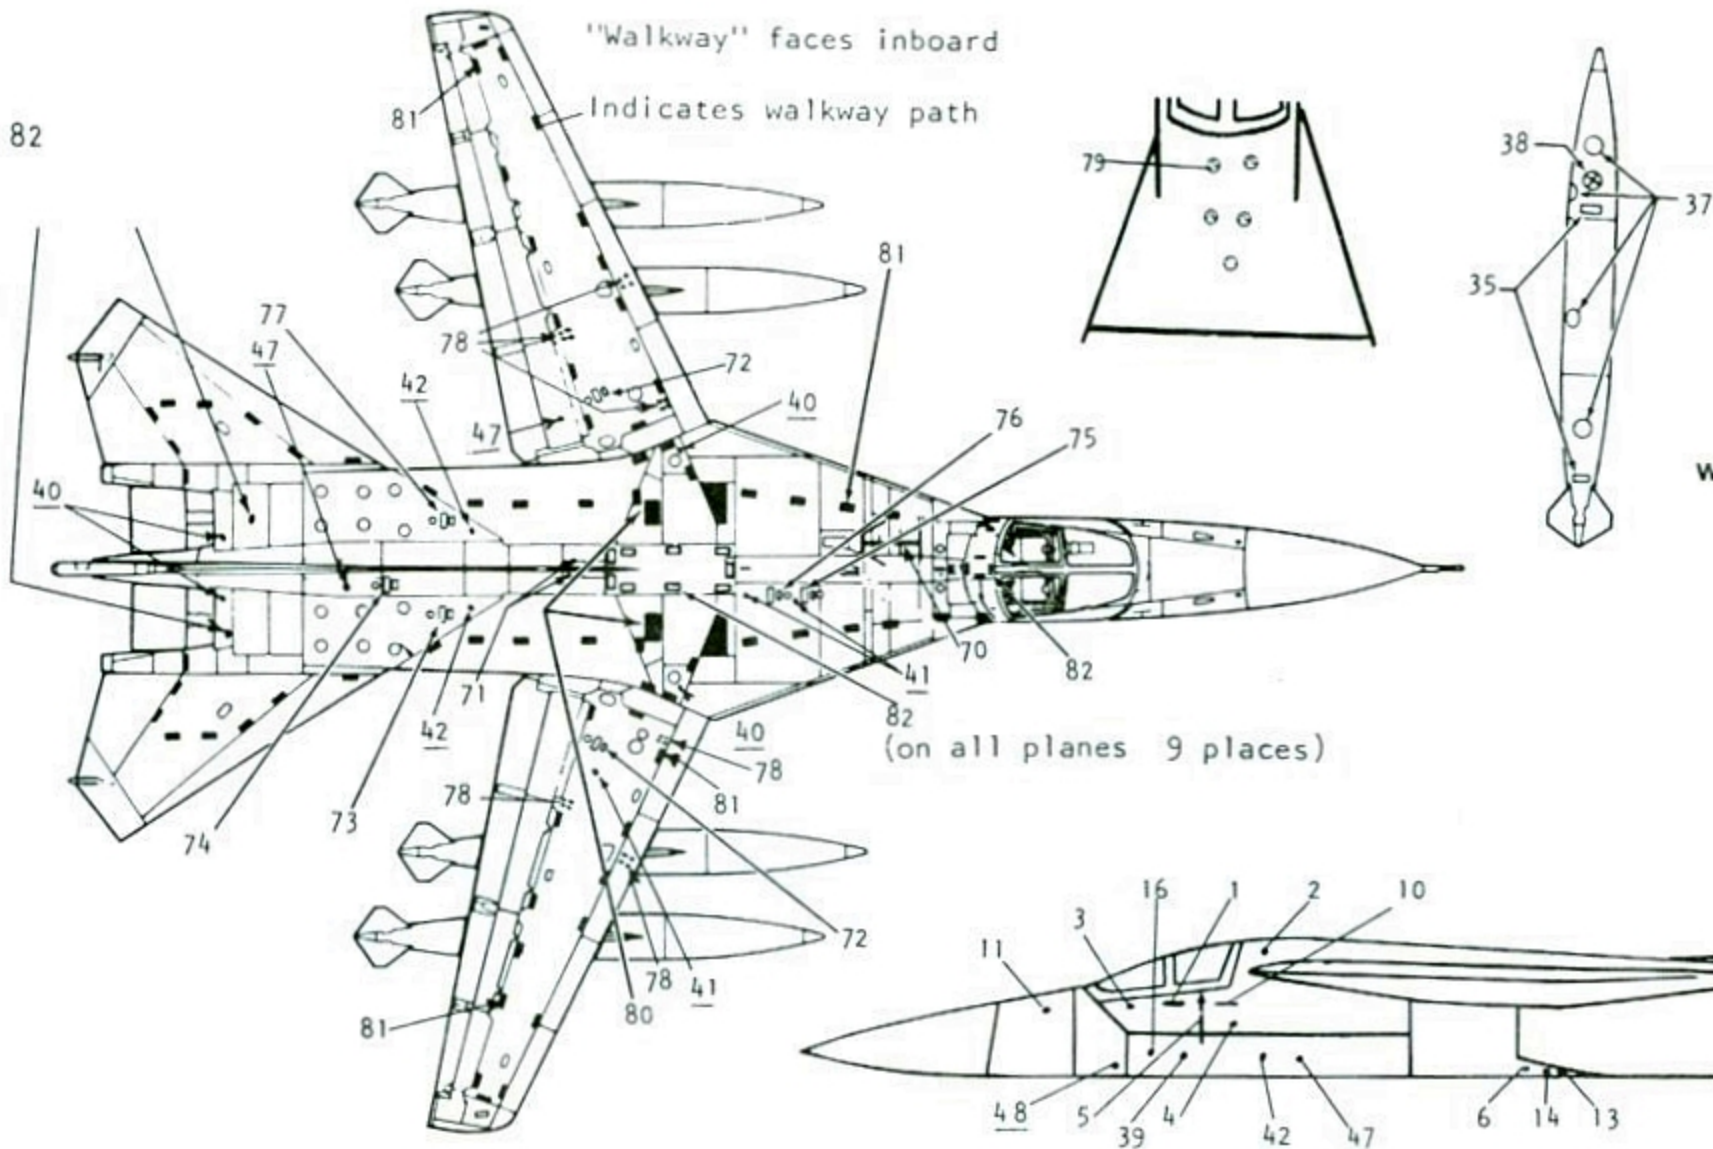

Lower View

Notes:  
 60, 63, 64, 67 ... FB-111As only  
 62 ..... EF-111As only

Starboard View

Notes:  
 5 ..... FB-111As only  
 27, 29 ..... EF-111As only

Markings shown represent a complete factory marking scheme. They may not necessarily pertain to any particular aircraft. To be completely accurate, modellers should consult their own specific information.

Underlined numbers refer to Nato symbols

Notes:  
 Decals #10, #19, and lower portion of #1 are not commonly used

SuperScale Decal No. 48-396  
 EF-111A and FB 111A  
 Lo Viz Gray Stencil Data

82

Walkways may or may not include a visible line

Upper View

Port View

Markings shown represent a complete factory marking scheme. They may not necessarily pertain to any particular aircraft. To be completely accurate, modellers should consult their own specific information.