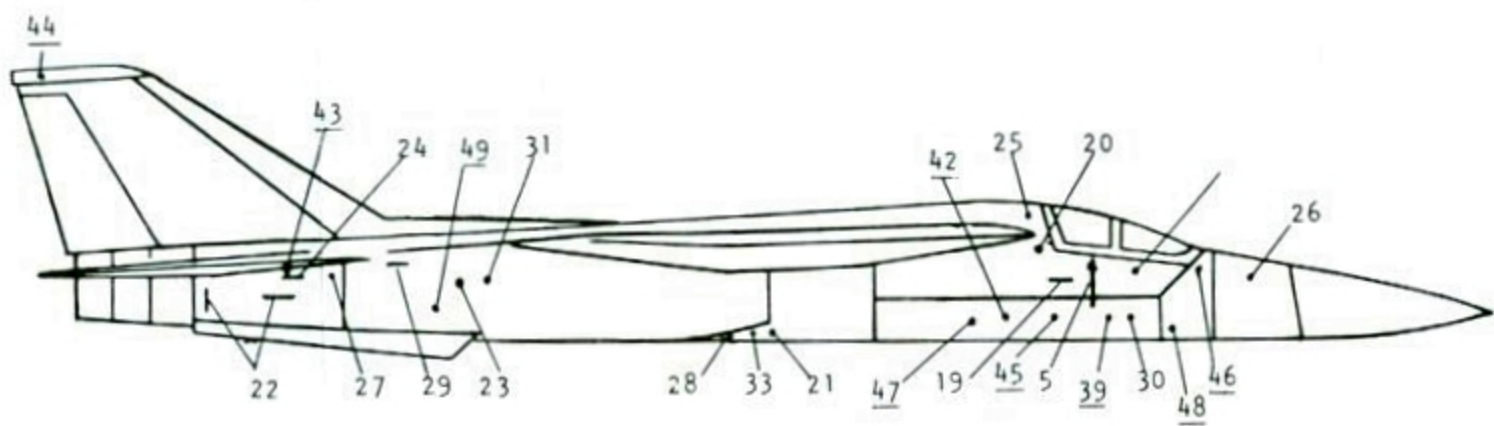

Lower View

Notes:  
 60, 63, 64, 67 ... FB-111As only  
 62 ..... EF-111As only

Starboard View

Notes:  
 5 ..... FB-111As only  
 27, 29 ..... EF-111As only

Markings shown represent a complete factory marking scheme. They may not necessarily pertain to any particular aircraft. To be completely accurate, modellers should consult their own specific information.

Underlined numbers refer to Nato symbols

Notes:  
 Decals #10, #19, and lower portion of #1 are not commonly used

SuperScale Decal No. 48-396  
 EF-111A and FB 111A  
 Lo Viz Gray Stencil Data

82

Walkways may or may not include a visible line

Upper View

Port View

Markings shown represent a complete factory marking scheme. They may not necessarily pertain to any particular aircraft. To be completely accurate, modellers should consult their own specific information.