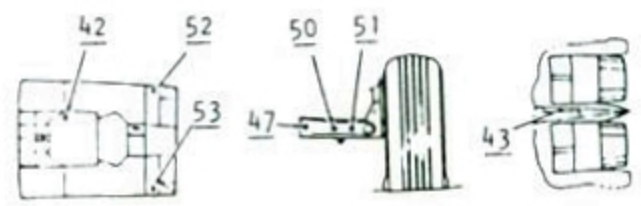

Lower View

Notes:  
 60, 63, 64, 67 ... FB-111As only  
 62 ..... EF-111As only

Starboard View

Notes:  
 5 ..... FB-111As only  
 27, 29 ..... EF-111As only

Markings shown represent a complete factory marking scheme. They may not necessarily pertain to any particular aircraft. To be completely accurate, modellers should consult their own specific information.

Underlined numbers refer to Nato symbols

Notes:  
 Decals #10, #19, and lower portion of #1 are not commonly used

SuperScale Decal No. 48-396  
 EF-111A and FB 111A  
 Lo Viz Gray Stencil Data

82

Walkways may or may not include a visible line

Upper View

Port View

Markings shown represent a complete factory marking scheme. They may not necessarily pertain to any particular aircraft. To be completely accurate, modellers should consult their own specific information.