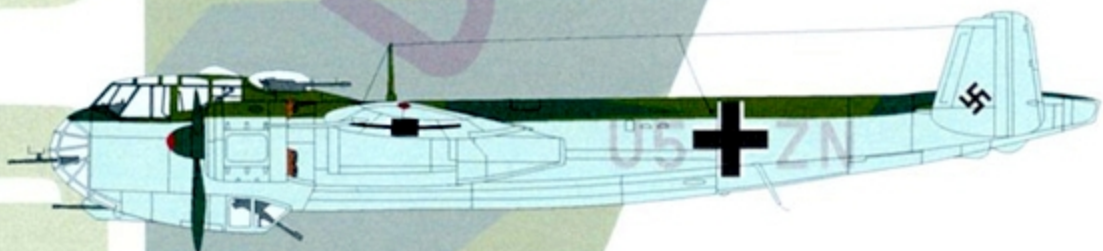

EAGLE STRIKE

48010

✠ Deadly Dorniers ✠

Suggested Kits: Monogram/ Revell 1/48 D0-217E