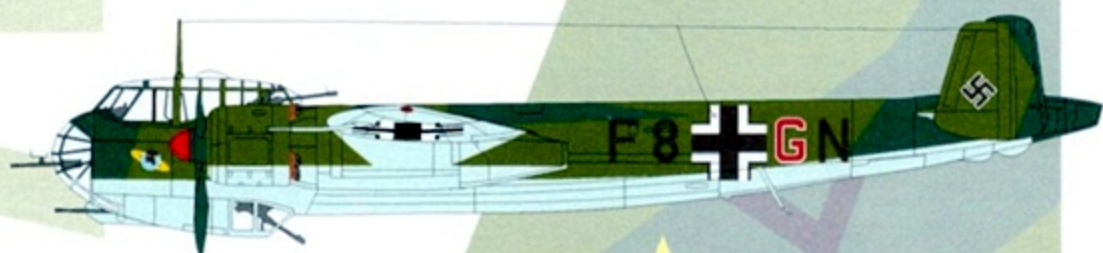

EAGLE STRIKE

48010

✠ Deadly Dorniers ✠

Suggested Kits: Monogram/ Revell 1/48 D0-217E