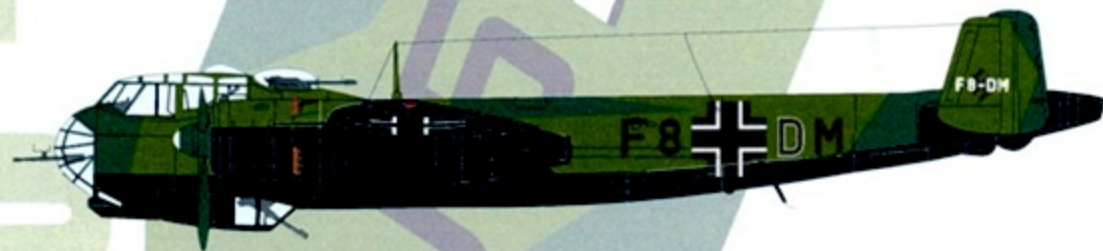

EAGLE STRIKE

48010

✠ Deadly Dorniers ✠

Suggested Kits: Monogram/ Revell 1/48 D0-217E