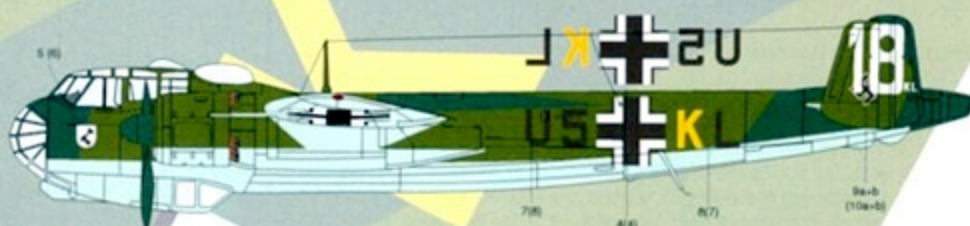

# ✠ Deadly Dorniers ✠

48010

A/C Type	Do217E-1 F8+GN.
Pilot & Unit	5/KG40
Locale & Date	Bordeaux, France 1941.
Camouflage & Markings	RLM 70 & 71 over 64. Props RLM 70 with Red spinner caps.
Remarks	Emblem of II/KG40 carried on both sides.

A/C Type	Do217E U5+KL.
Pilot & Unit	3/ KG2
Locale & Date	France, 1942
Camouflage & Markings	As A/C 1 with RLM 70 spinners.
Remarks	No defensive armament carried. Emblems on both sides.

A/C Type	Do-217E U5+FS.
Pilot & Unit	8/ KG2.
Locale & Date	France, 1942.
Camouflage & Markings	As A/C 2 with Black undersurfaces.
Remarks	Emblems on both sides.

A/C Type	DO-217E F8+DM
Pilot & Unit	4/ KG40
Locale & Date	France, 1940.
Camouflage & Markings	As A/C 3 with White spinner caps.

A/C Type	Do-217E-4 U5+ZN.
Pilot & Unit	5/ K62.
Locale & Date	Netherlands, 1942.
Camouflage & Markings	RLM 70 / 71 over a very high demarcation line of RLM 65.
Remarks	Props & spinner RLM 70 with Red caps on the latter. Light Gray codes.