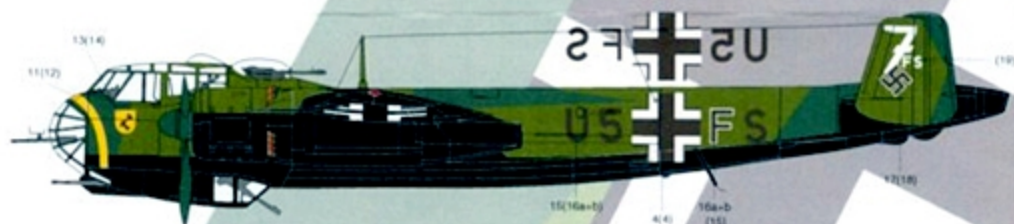

# ✠ Deadly Dorniers ✠

48010

A/C Type	Do217E-1 F8+GN.
Pilot & Unit	5/KG40
Locale & Date	Bordeaux, France 1941.
Camouflage & Markings	RLM 70 & 71 over 64. Props RLM 70 with Red spinner caps.
Remarks	Emblem of II/KG40 carried on both sides.

A/C Type	Do217E U5+KL.
Pilot & Unit	3/ KG2
Locale & Date	France, 1942
Camouflage & Markings	As A/C 1 with RLM 70 spinners.
Remarks	No defensive armament carried. Emblems on both sides.

A/C Type	Do-217E U5+FS.
Pilot & Unit	8/ KG2.
Locale & Date	France, 1942.
Camouflage & Markings	As A/C 2 with Black undersurfaces.
Remarks	Emblems on both sides.

A/C Type	DO-217E F8+DM
Pilot & Unit	4/ KG40
Locale & Date	France, 1940.
Camouflage & Markings	As A/C 3 with White spinner caps.

A/C Type	Do-217E-4 U5+ZN.
Pilot & Unit	5/ K62.
Locale & Date	Netherlands, 1942.
Camouflage & Markings	RLM 70 / 71 over a very high demarcation line of RLM 65.
Remarks	Props & spinner RLM 70 with Red caps on the latter. Light Gray codes.