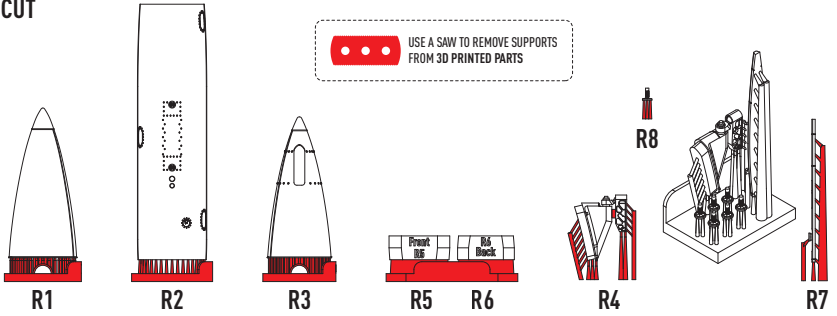

CUT

1

2

DECAL INSTRUCTION

PAINT FUEL TANK IN THE COLOR OF THE AIRCRAFT